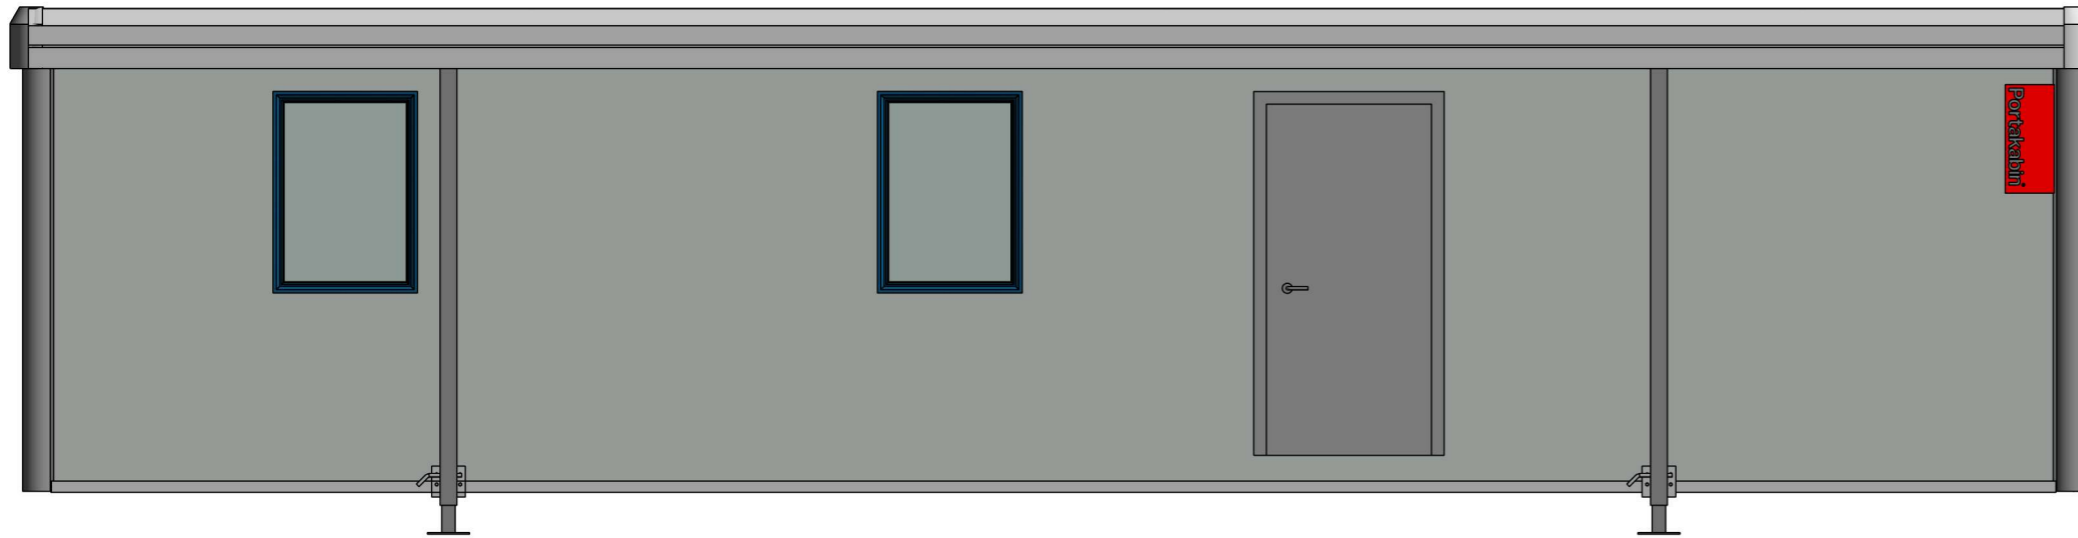

TN124 Elevations

Copyright Portakabin Limited 2022

This drawing is the property of Portakabin Limited. It must not be copied or reproduced or divulged to anyone without written permission.

Do not scale off this drawing. All discrepancies to be reported to Portakabin Limited.

1 Front Elevation
1 : 45