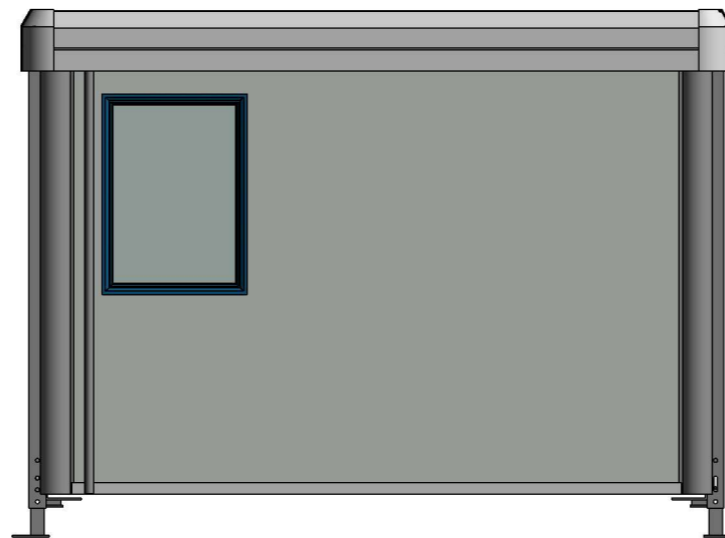

4 Side Elevation
1 : 45

EXTERNAL COLOUR SCHEME | Titan

Portakabin®

Portakabin Limited New Lane Huntingdon
York YO32 9PT United Kingdom
+44 (0)1904 611655
portakabin.co.uk

Client: Ceva Logistics	
Opportunity: TN124 Open Plan Office	
Title: TN124 Eample Open Plan Office Elevations	
Scale @ A3: 1 : 45	Date: Drawn By:
Opportunity Number: OPPXXXXXXX	Rev: A