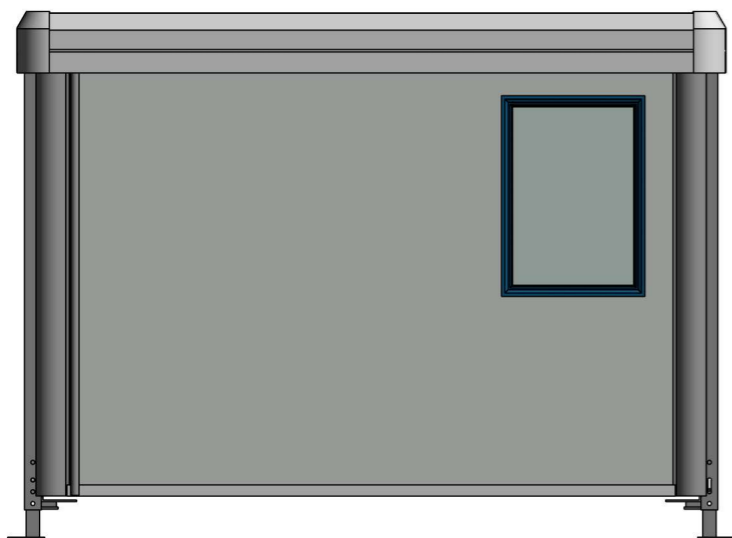

3 Side Elevation
1 : 45