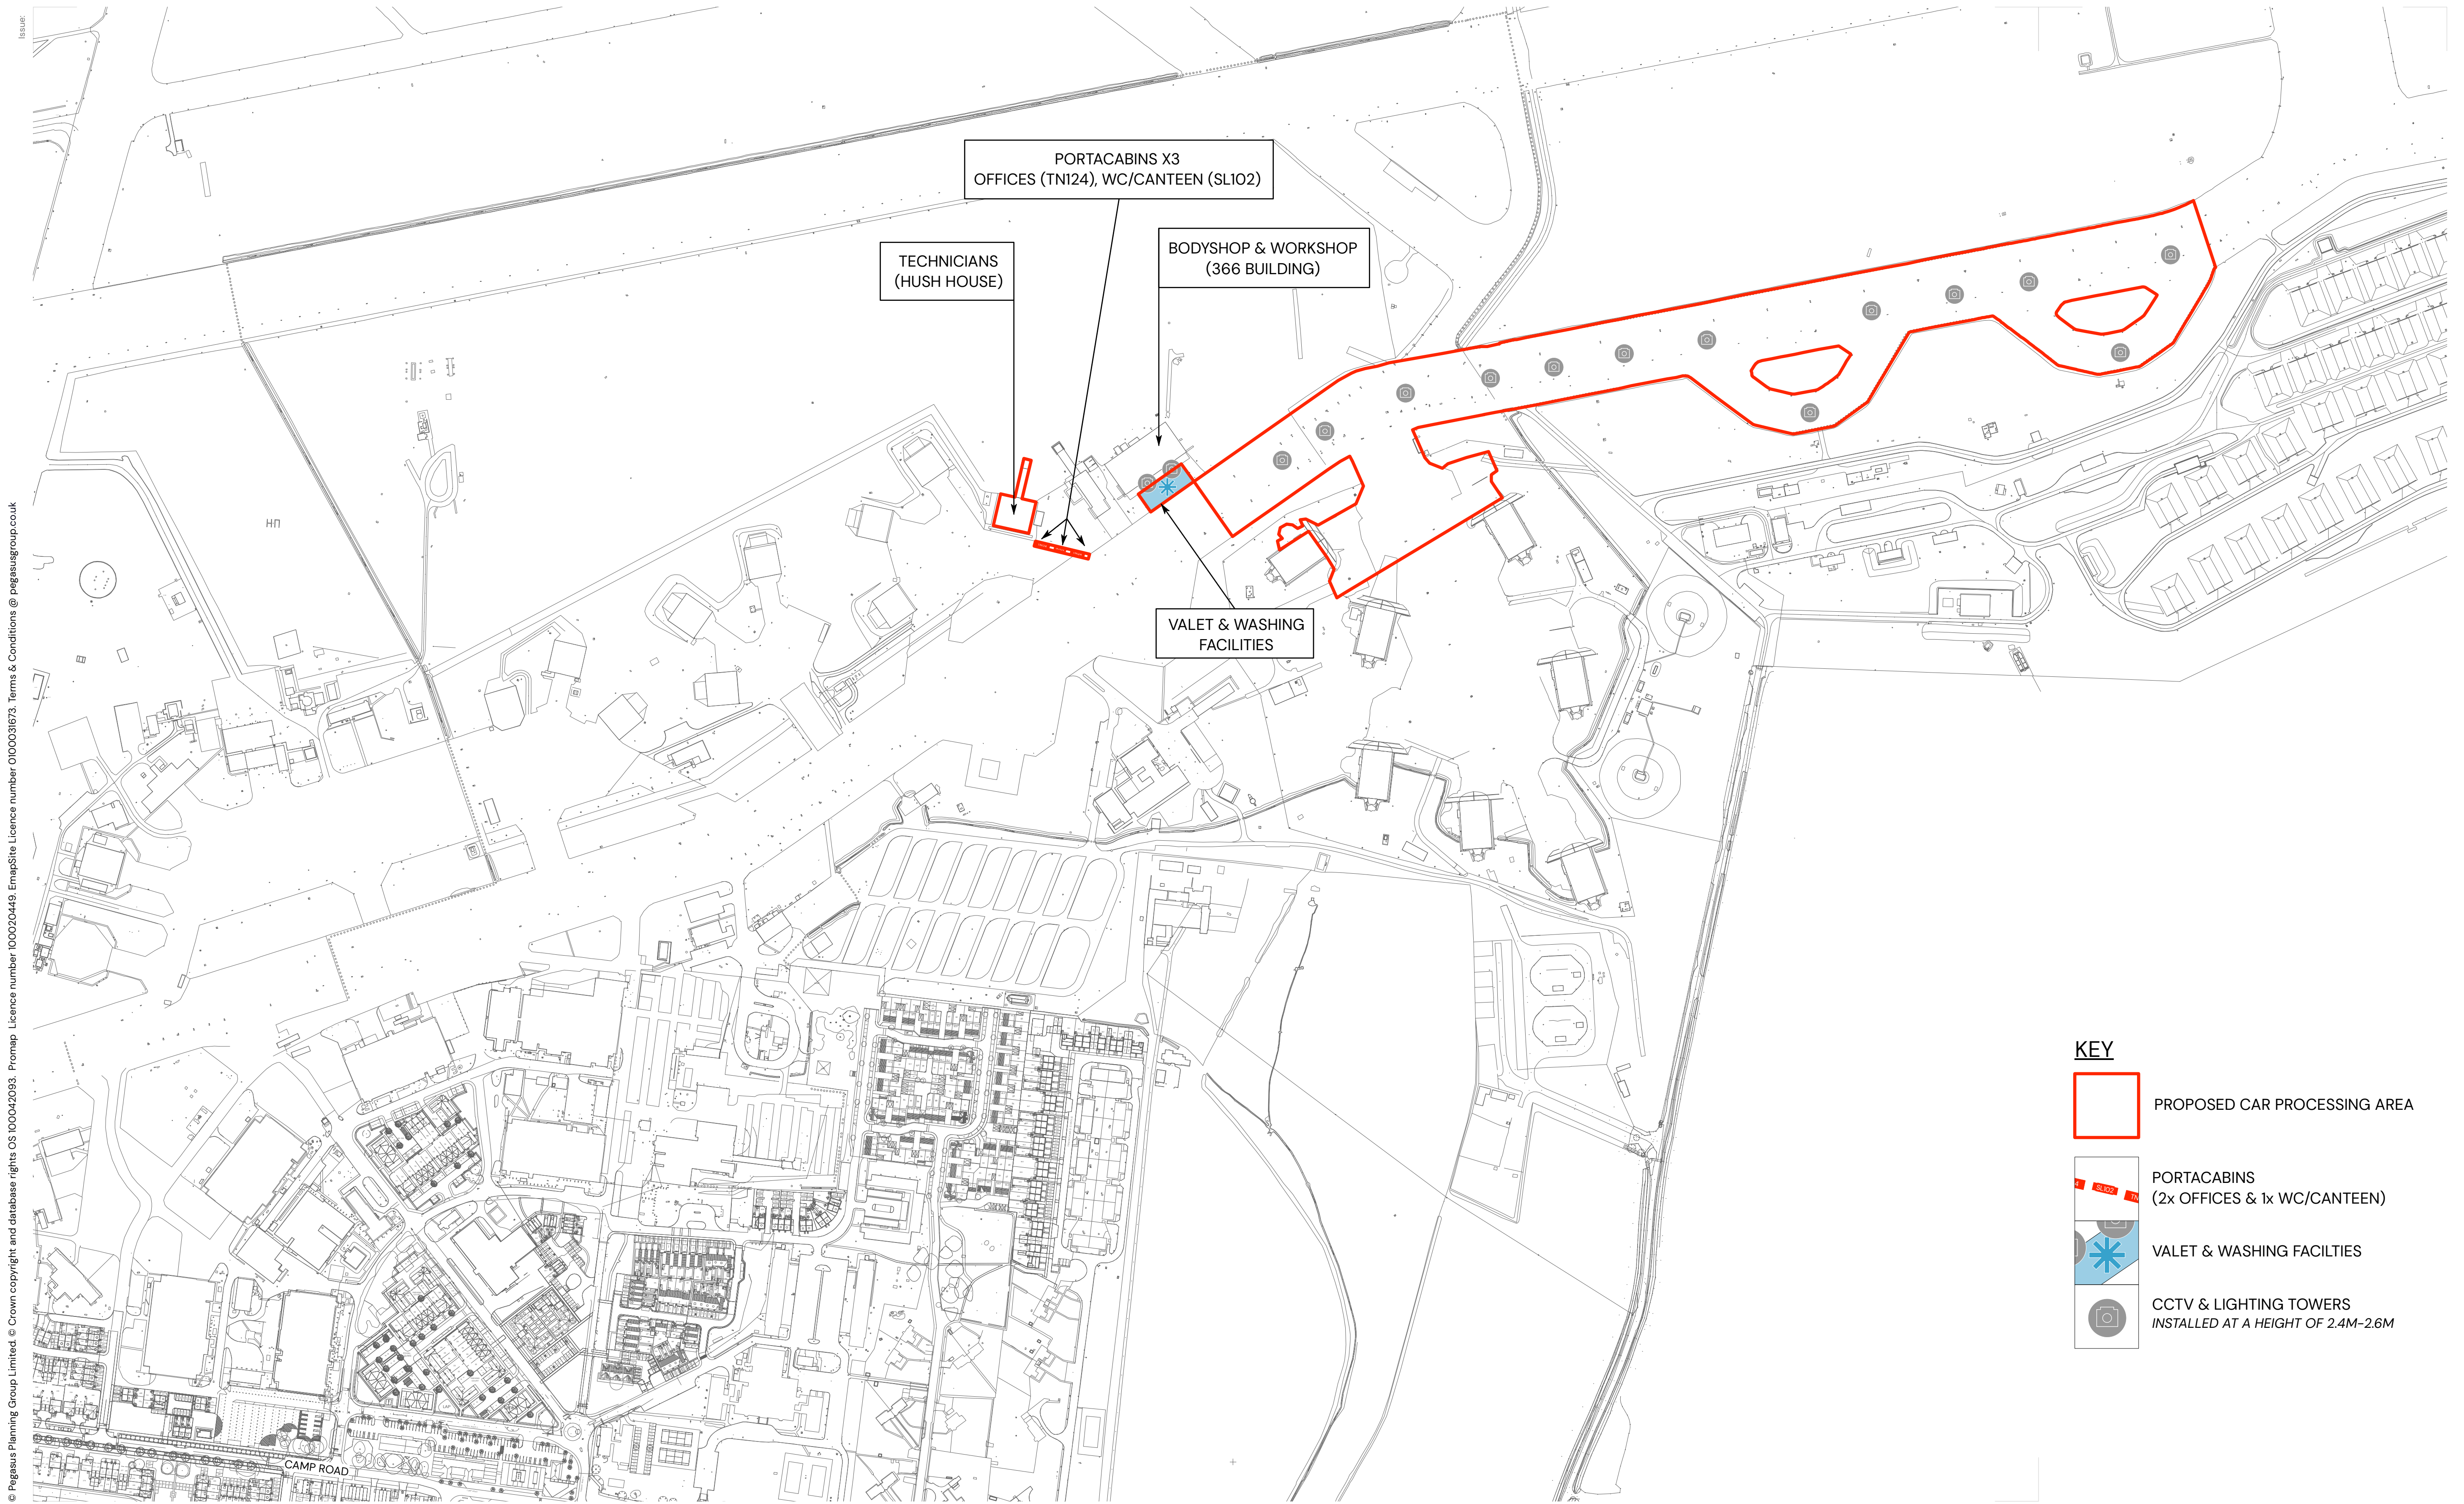

© Pegasus Planning Group Limited. © Crown copyright and database rights OS 100042093. Fromap Licence number 100020449. EmapiSite Licence number 0100031673. Terms & Conditions @ pegasusgroup.co.uk

**KEY**

-  PROPOSED CAR PROCESSING AREA
-  PORTACABINS (2x OFFICES & 1x WC/CANTEEN)
-  VALET & WASHING FACILITIES
-  CCTV & LIGHTING TOWERS INSTALLED AT A HEIGHT OF 2.4M-2.6M

# HEYFORD PARK - PROPOSED CAR PROCESSING AREA