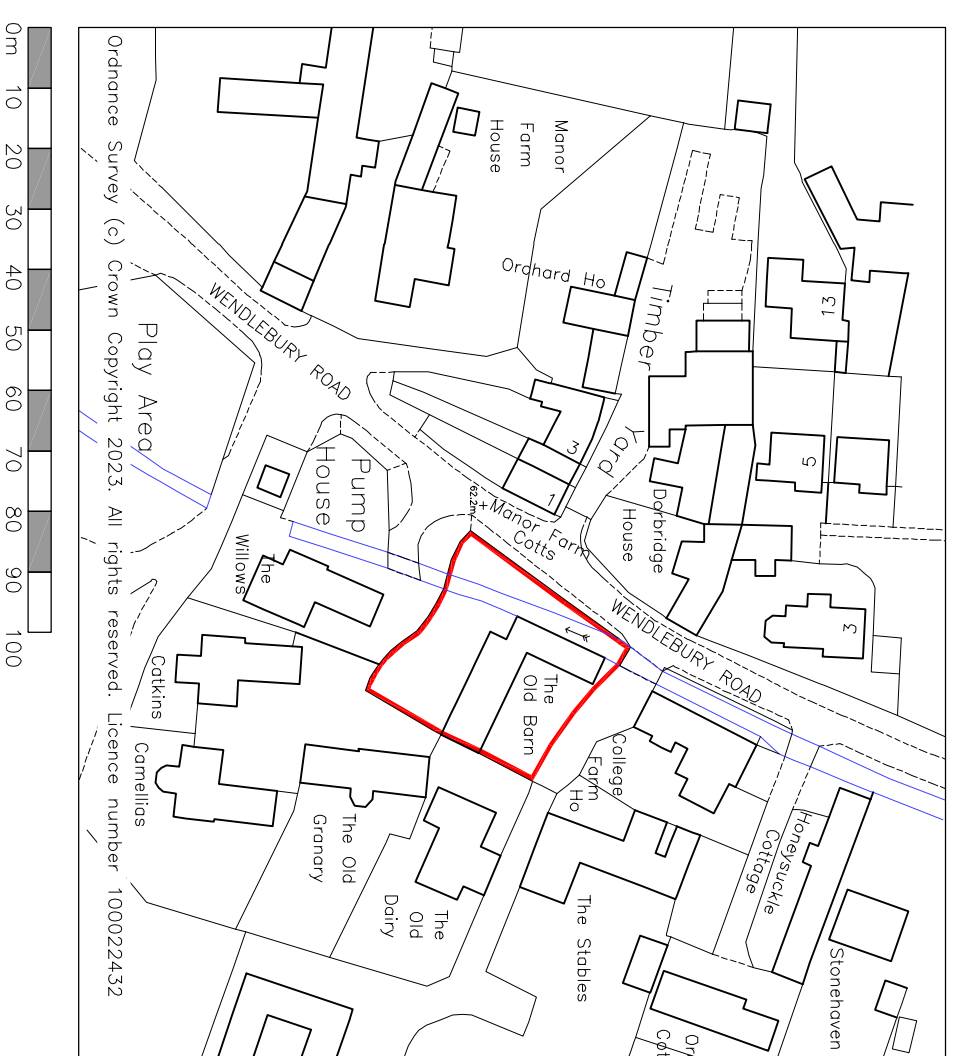

SITE LOCATION PLAN
The Old Barn, Wendlebury

The Old Barn
Wendlebury, OX25 2PR

Copyright - Drawings not to be reproduced or used without prior written permission.

Site location Plan

oxfordarchitecturaldesign

1/1250 & 1/500 @ A3

Sept 2023

dwg no. 1835_100