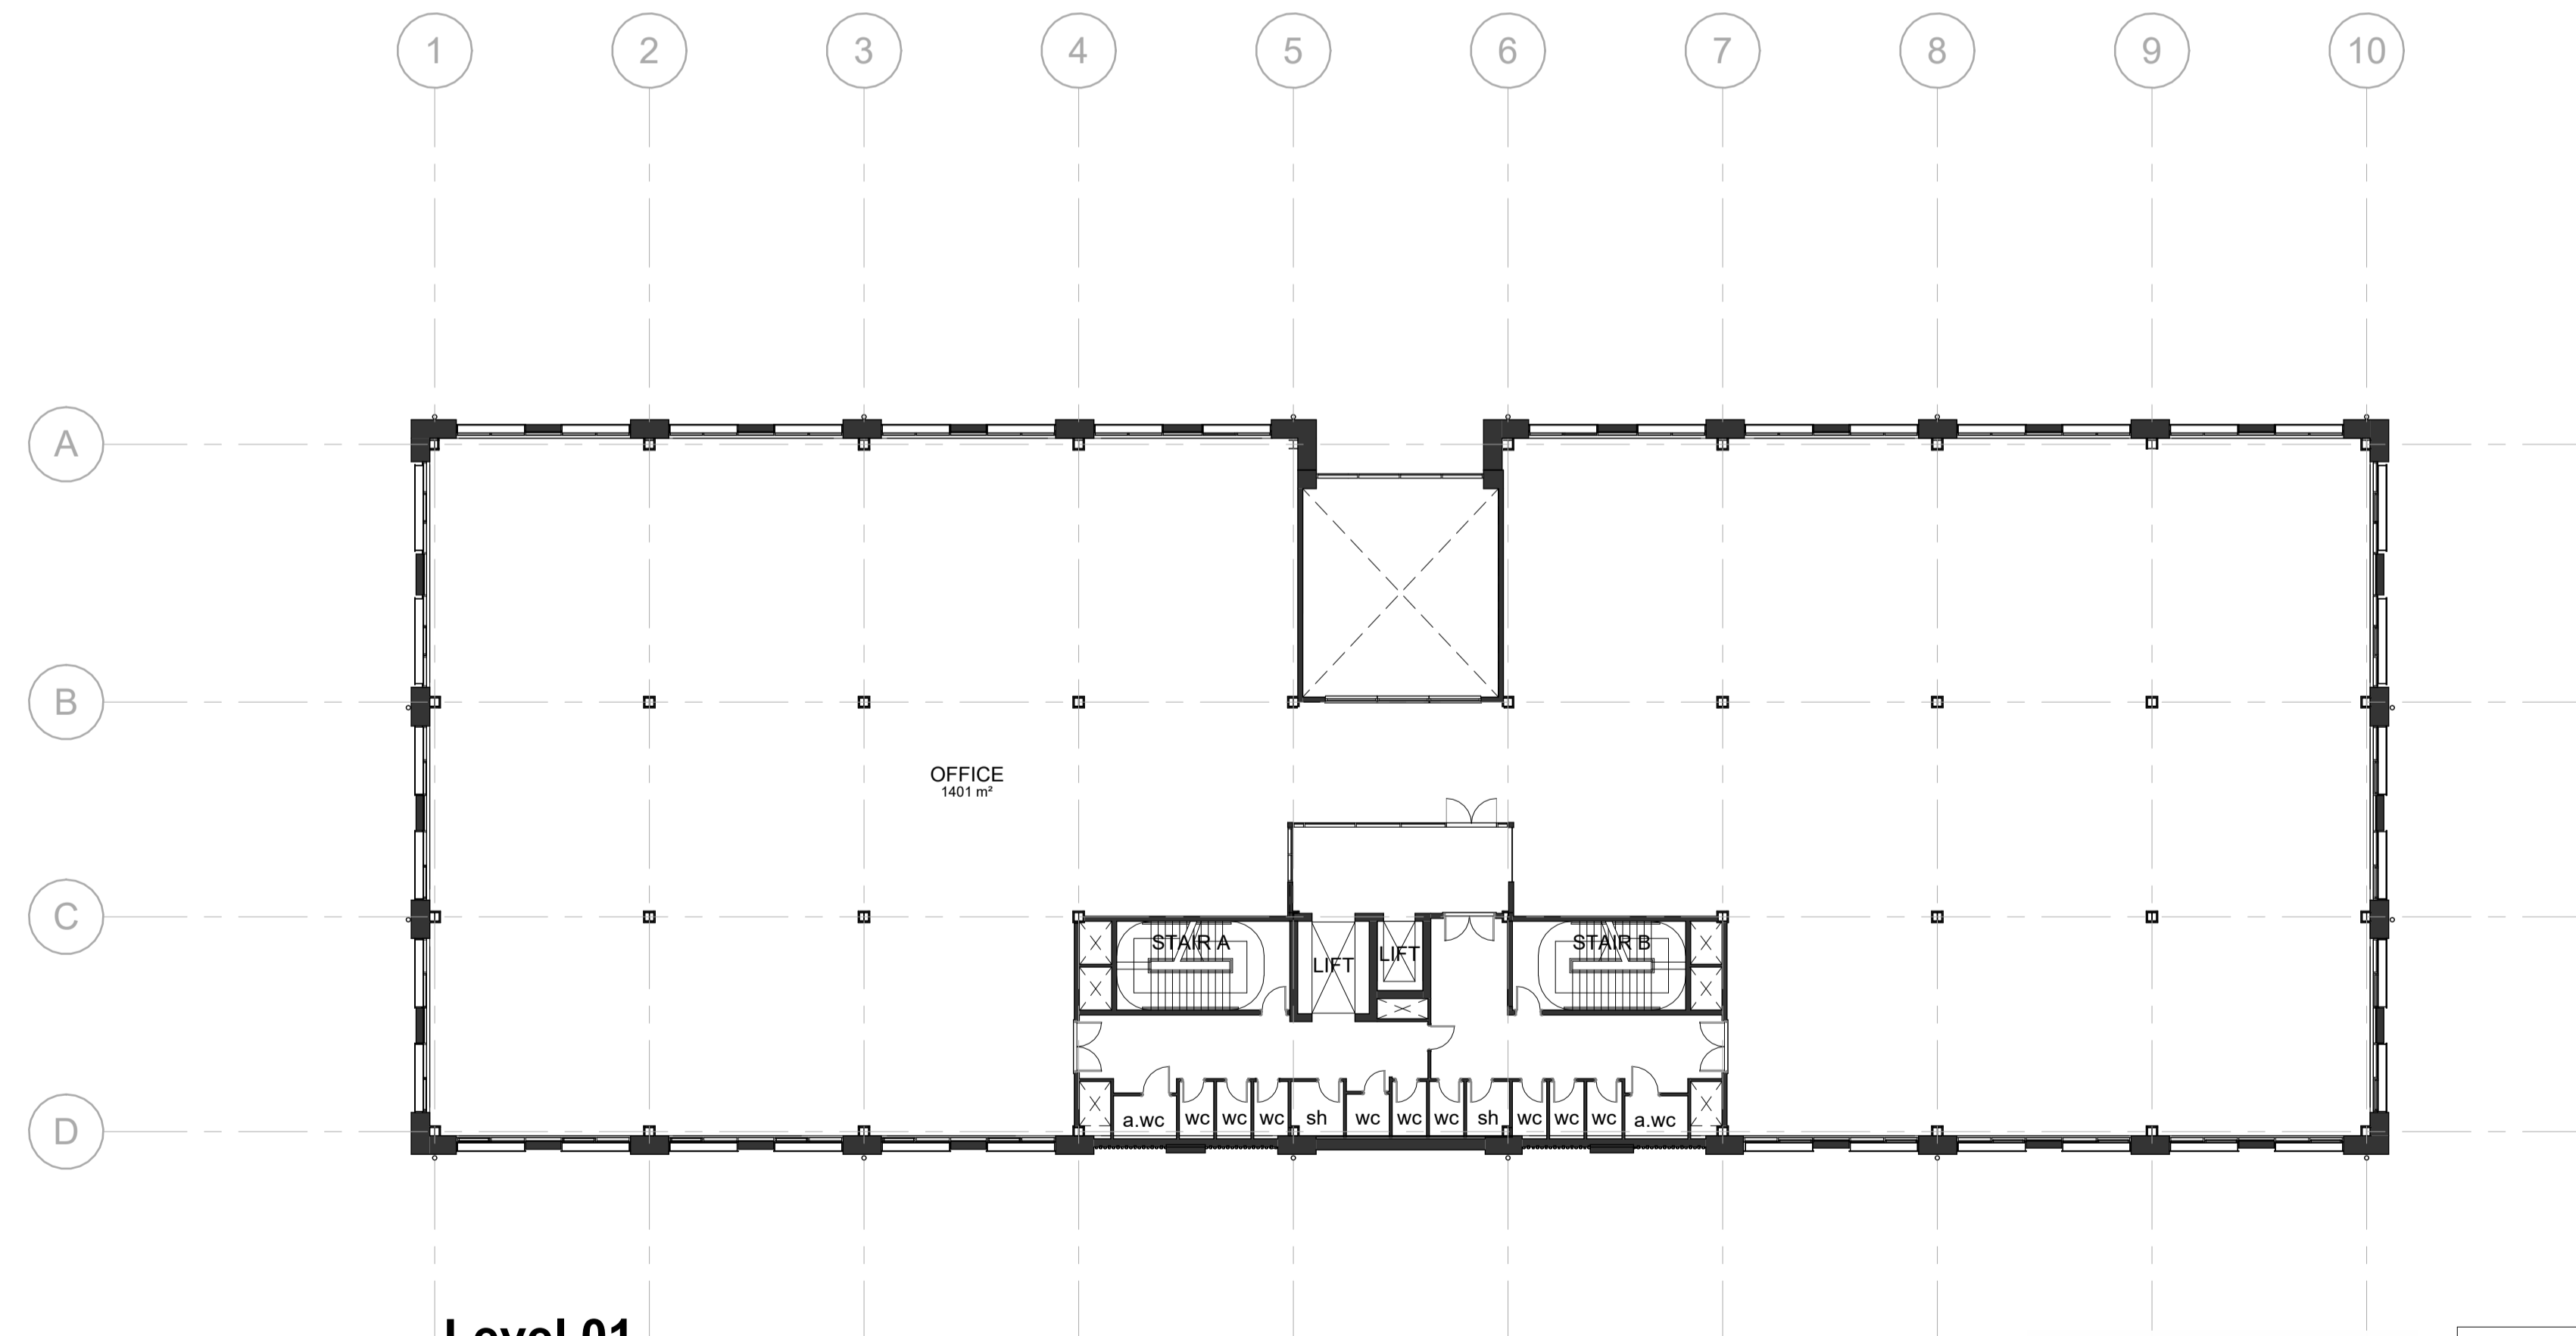

**Level 00**  
1 : 200

**Level 01**  
1 : 200

PROJECT	
BICESTER ARC - PLOT1 - OFFICE BUILDING	
TITLE	
LEVEL 00 & 01 PLANS	

CLIENT		
PEVERIL SECURITIES		
DRAWN BY	CHECKED BY	DATE
DW	.	03.04.23
SCALE (@ A1)		PROJECT NUMBER
1 : 200		16SK109
DRAWING NUMBER	REV	
A102		