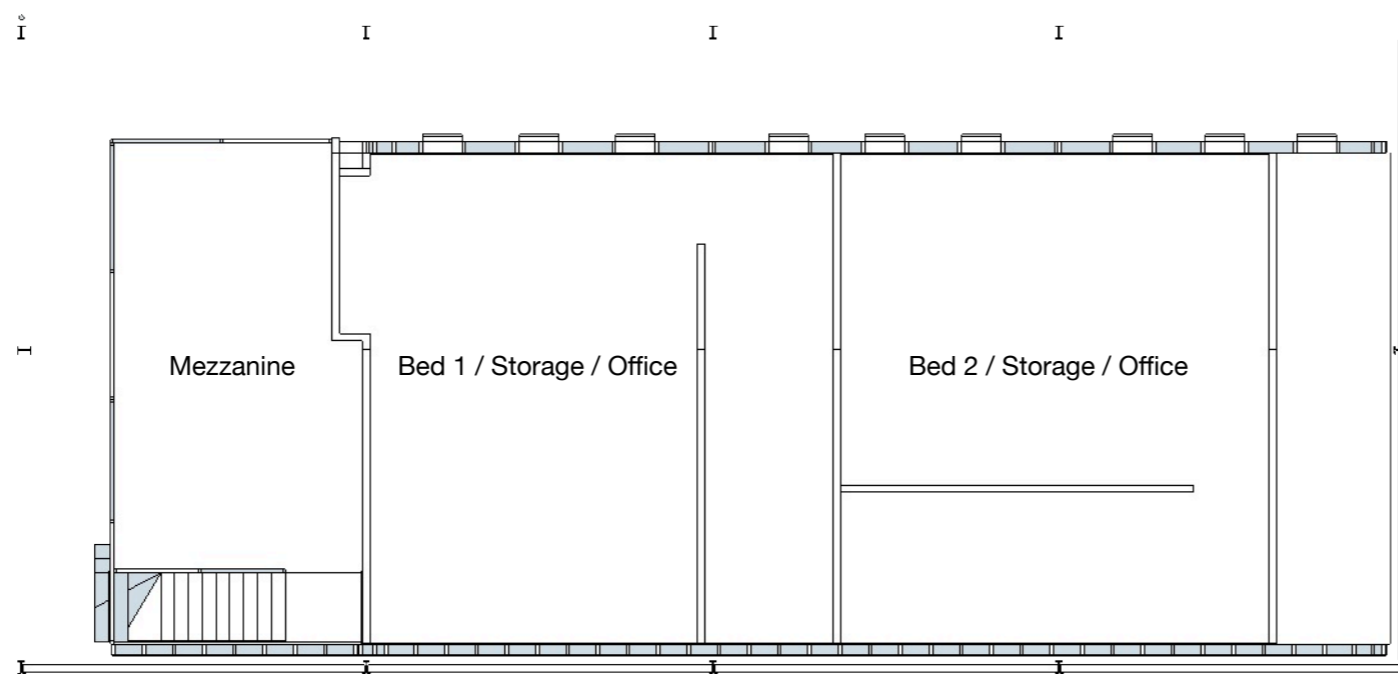

Harry Blackwell
Mawles Farm
Sibford Gower
OX15 5RR

Garage Plans
Existing and Proposed

PROJECT
Mawles Farm
OX15 5RW

Scale 1:100

Drawing No - 002
First Floor Plan

Scale = 1:100