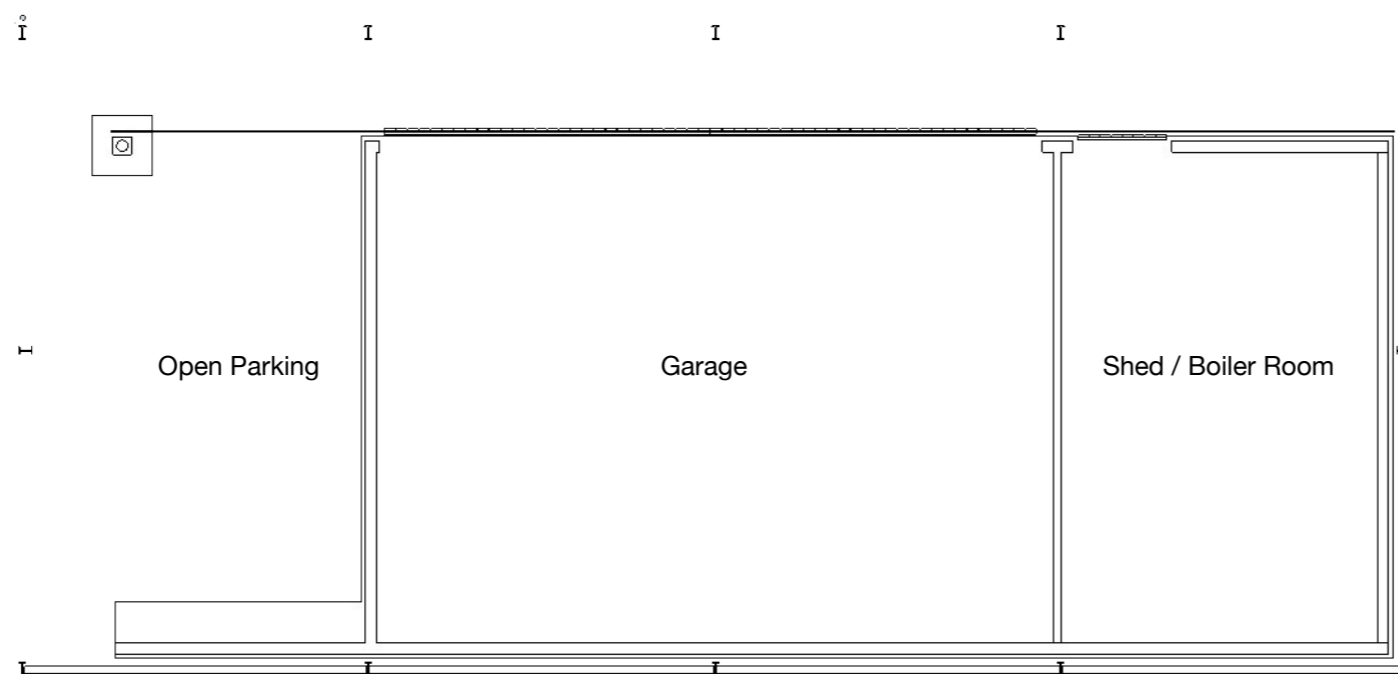

Harry Blackwell
Mawles Farm
Sibford Gower
OX15 5RR

Garage Plans
Existing and Proposed

PROJECT
Mawles Farm
OX15 5RW

Scale 1:100

Drawing No - 001
Ground Floor Plan

Scale = 1:100