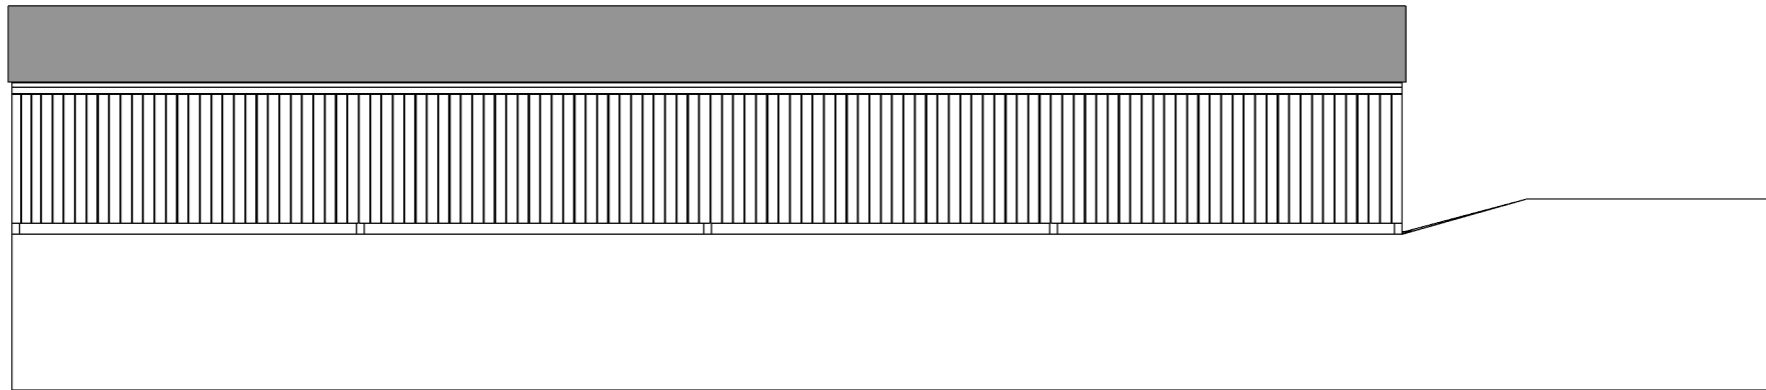

Harry Blackwell
Mawles Farm
Sibford Gower
OX15 5RR

Garage Plans
Existing and Proposed

PROJECT
Mawles Farm
OX15 5RW

Scale 1:100

Drawing No - 004
East Elevation

Scale = 1:100