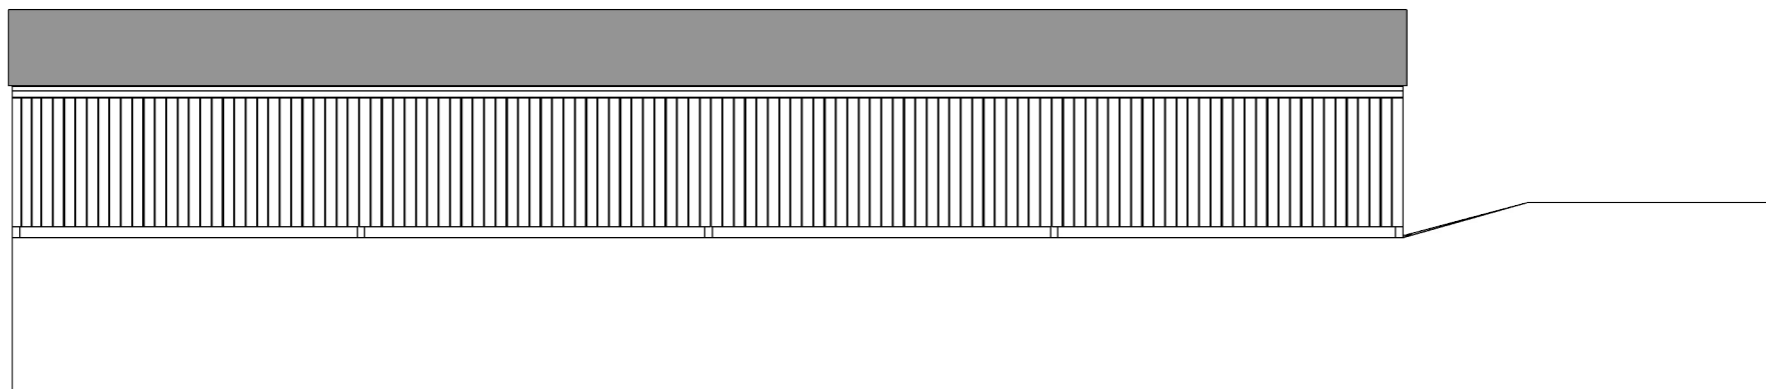

Harry Blackwell
Mawles Farm
Sibford Gower
OX15 5RR

Garage Plans
Existing and Proposed

PROJECT
Mawles Farm
OX15 5RW

Scale 1:100

Drawing No - 004
East Elevation

Scale = 1:100