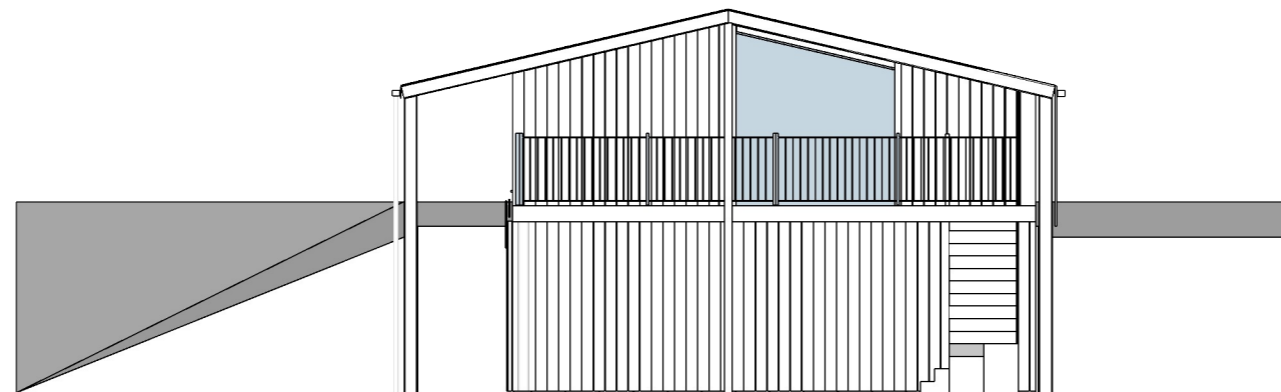

Harry Blackwell
Mawles Farm
Sibford Gower
OX15 5RR

Garage Plans
Existing and Proposed

PROJECT
Mawles Farm
OX15 5RW

Scale 1:100

Drawing No - 005
South Elevation

Scale = 1:100