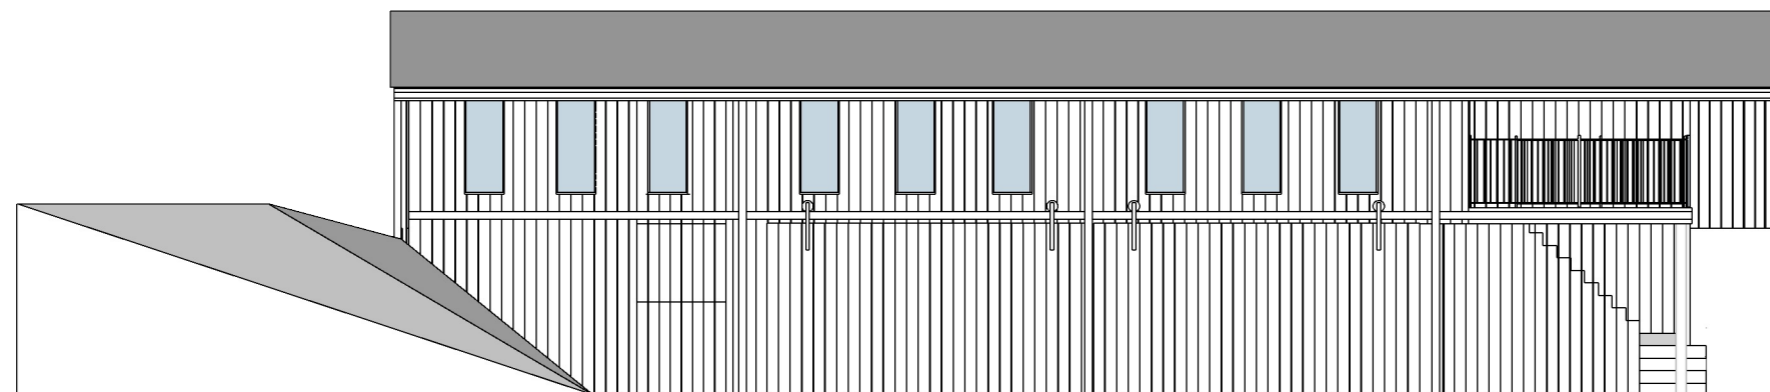

Harry Blackwell  
Mawles Farm  
Sibford Gower  
OX15 5RR

Garage Plans  
Existing and Proposed

PROJECT  
Mawles Farm  
OX15 5RW

Scale 1:100

Drawing No - 006  
West Elevation

Scale = 1:100