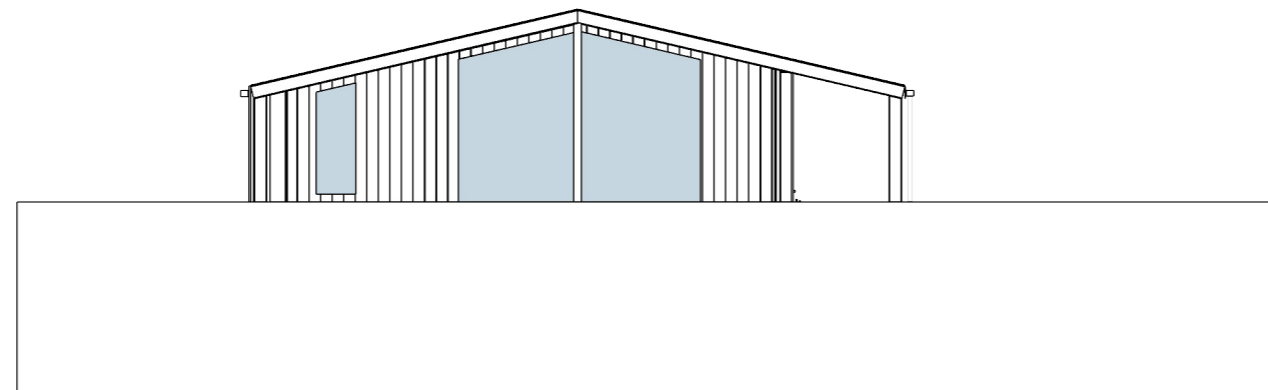

Harry Blackwell
Mawles Farm
Sibford Gower
OX15 5RR

Garage Plans
Existing and Proposed

PROJECT
Mawles Farm
OX15 5RW

Scale 1:100

Drawing No - 007
North Elevation

Scale = 1:100