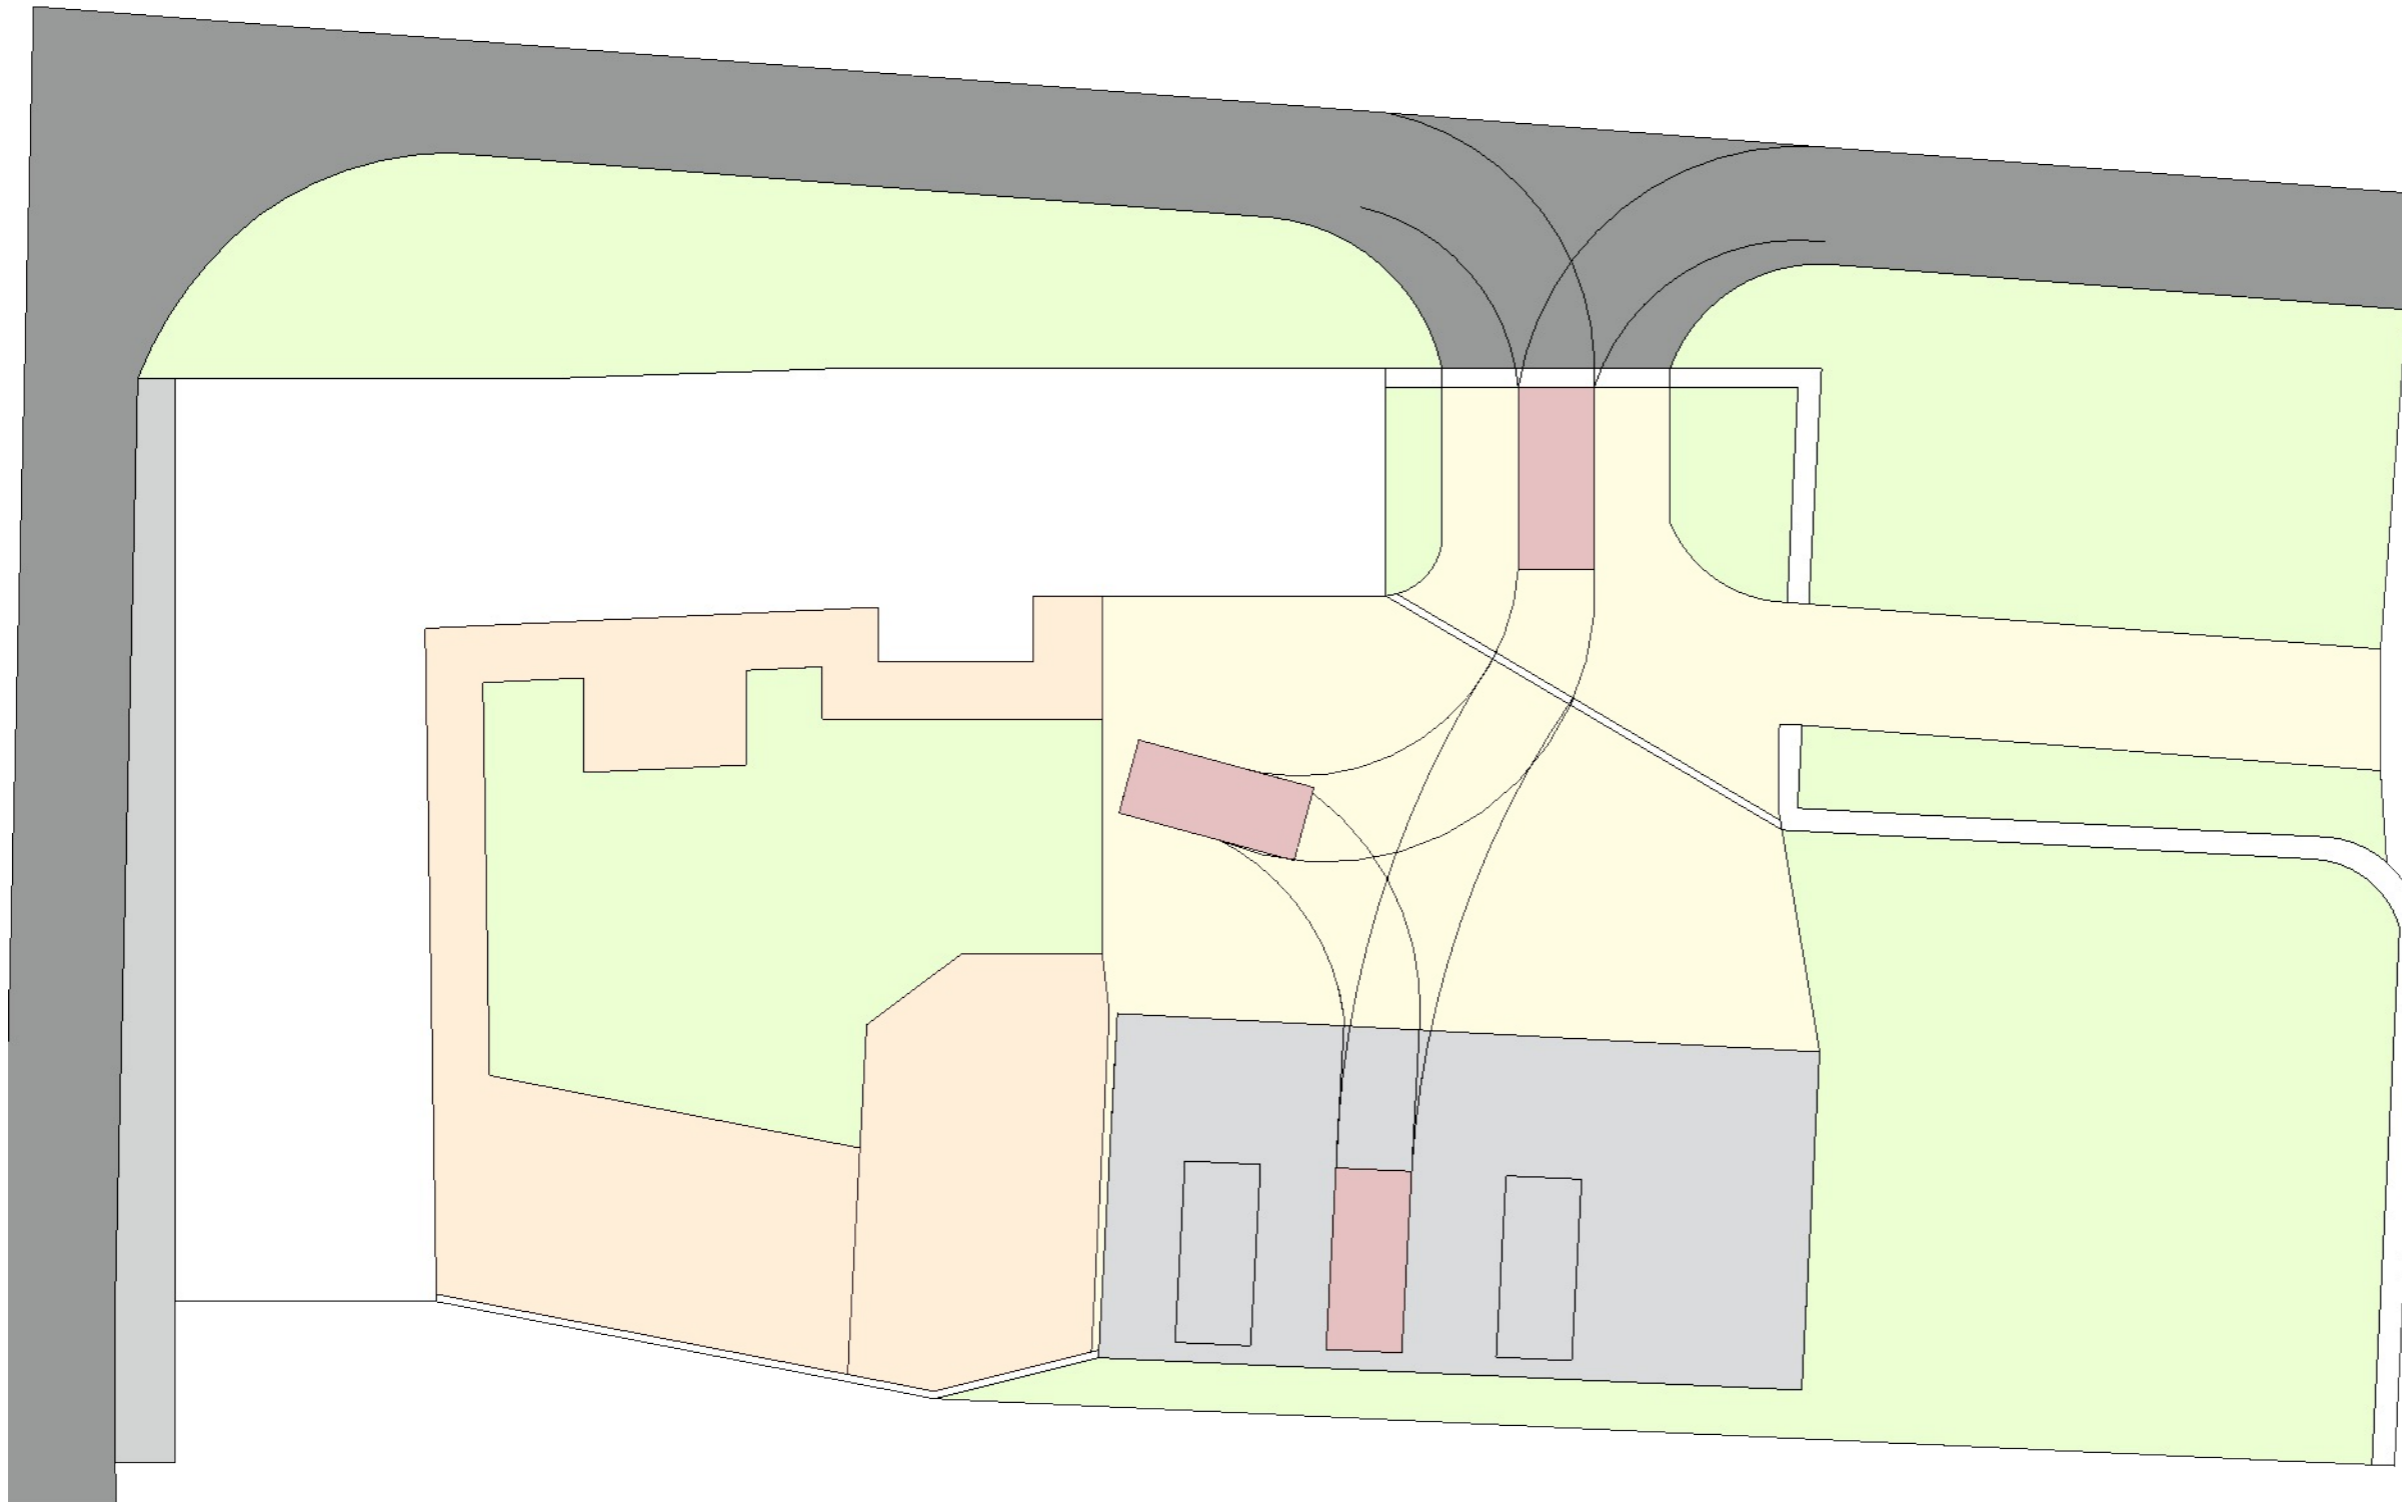

Harry Blackwell
Mawles Farm
Sibford Gower
OX15 5RW

Vehicle Access Plan

Drawing No : 009

PROJECT
Mawles Farm

Scale 1:200

Scale = 1:200