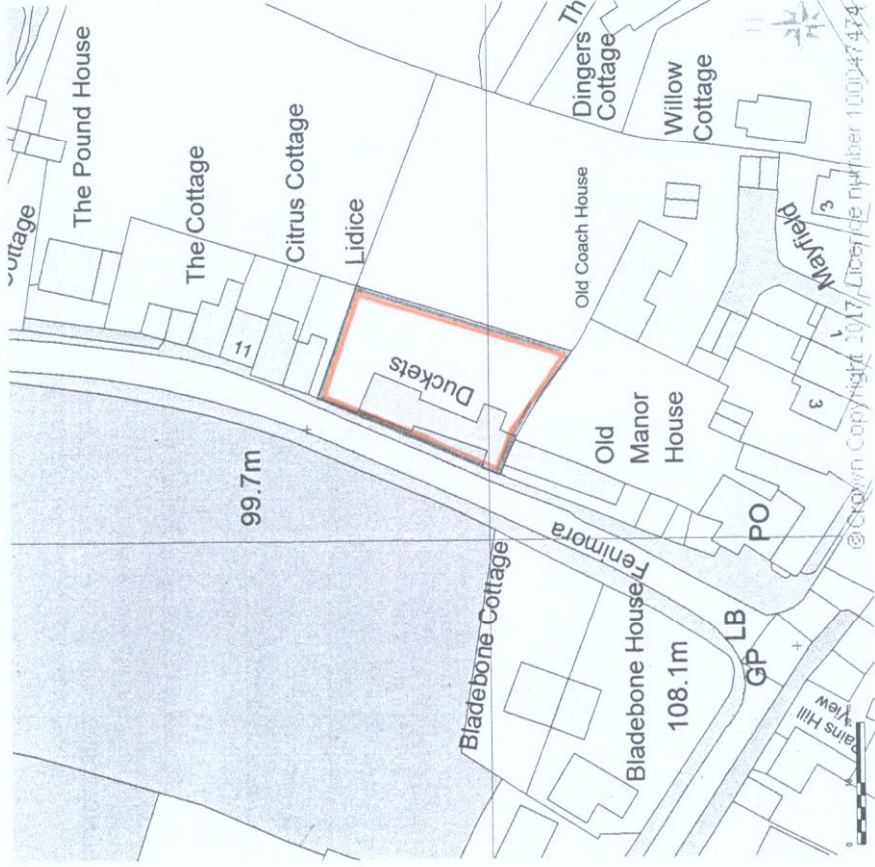

SITE LOCATION PLAN

AREA 2 HA

SCALE 1:1250 on A4

CENTRE COORDINATES: 447618, 225708

Supplied by Streetwise Maps Ltd

www.streetwise.net

Licence No: 100047474

24/05/2017 13:35

Mrs Lynda Sanders

Duckets House

Steeple Aston OX25 4SQ

175/01

17/01/1961