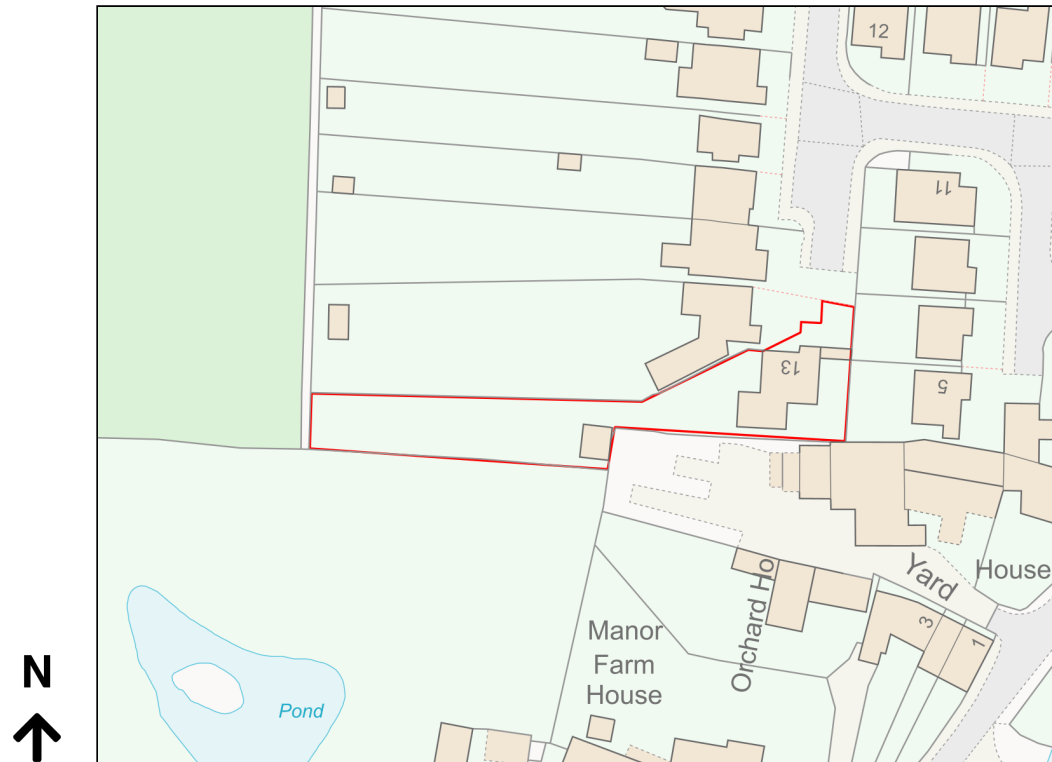

Location Plan

Site Address: 13, St Giles Close, Wendlebury, OX25 2PZ

Date Produced: 12-Aug-2023

Scale: 1:1250 @A4

Planning Portal Reference: PP-12263391v1