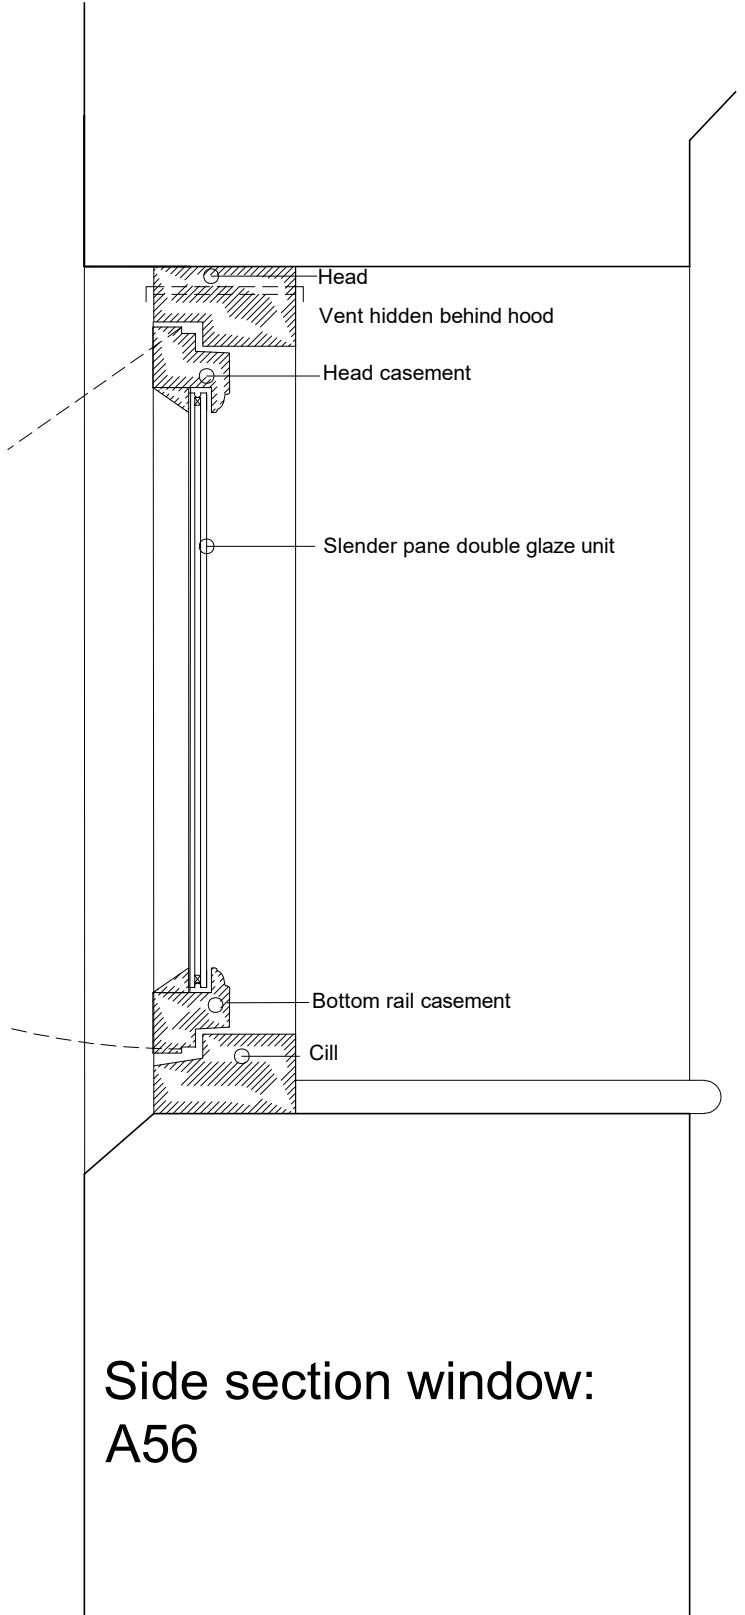

Side section window:
A50/A52/A53/A55/A57

Side section window:
A56

Rosemary Cottage

GA
DESIGN

Subject:	Measure:	Date:	Rev. date:	Drawingnr.:
Proposed window Side section	1:5	20.10.2023	-	1.031/N 01