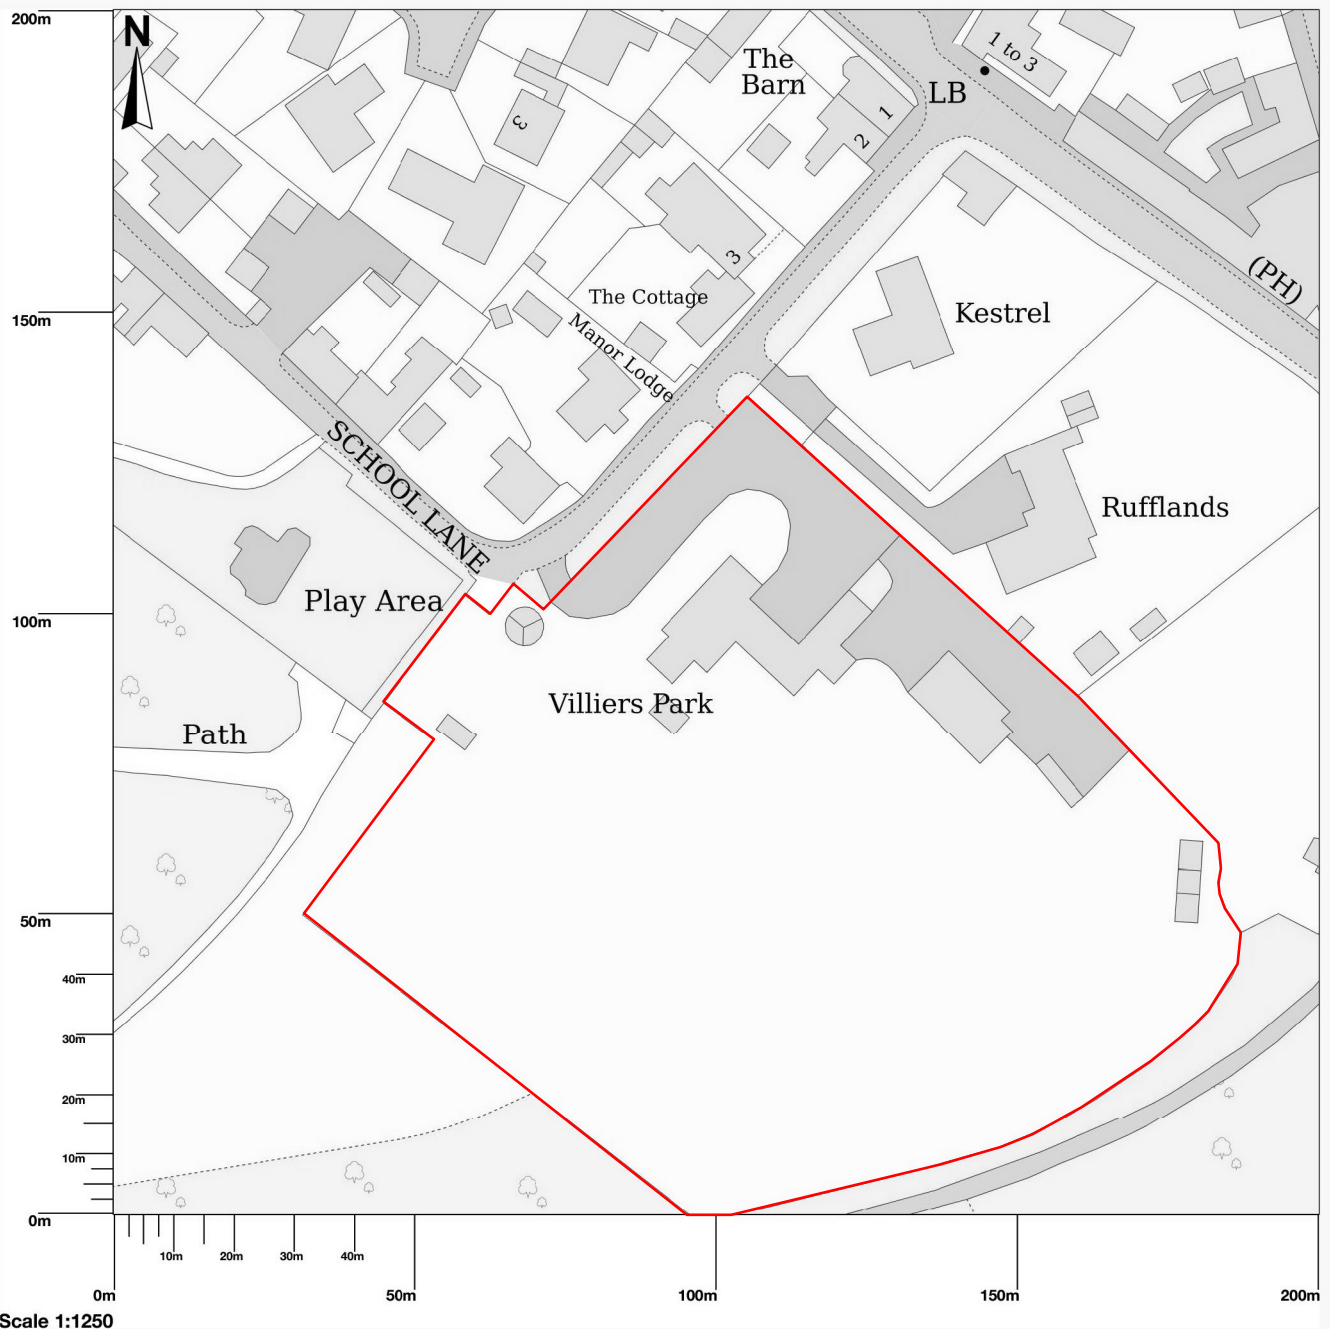

## Villiers Park, School Lane, Middleton Stoney, Bicester, OX25 4AW

Scale 1:1250