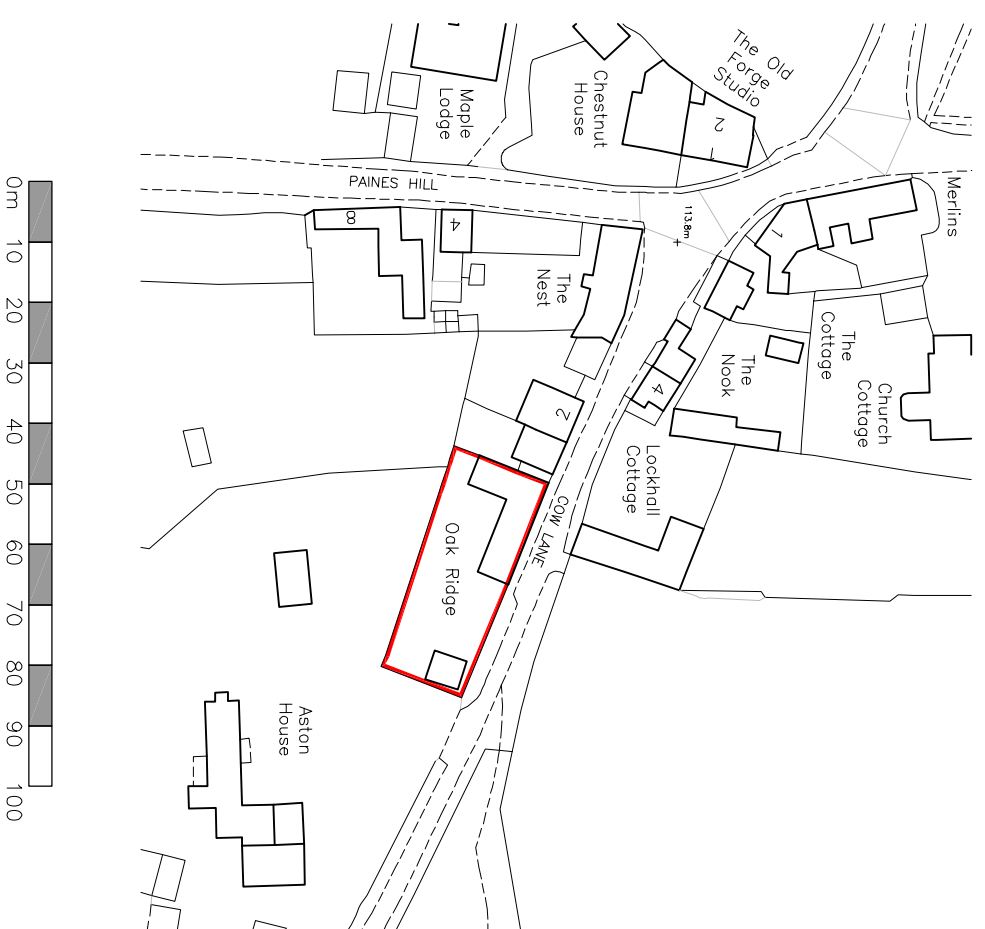

block plan scale 1:500

location plan scale 1:1250

SITE LOCATION & BLOCK PLAN
Oakridge, Cow Lane, Steeple Aston, OX25 4SG

drawing title
SITE LOCATION AND BLOCK PLAN

drwg. no: 064_100p01
scale: 1:500 & 1:1250
date: July 2023