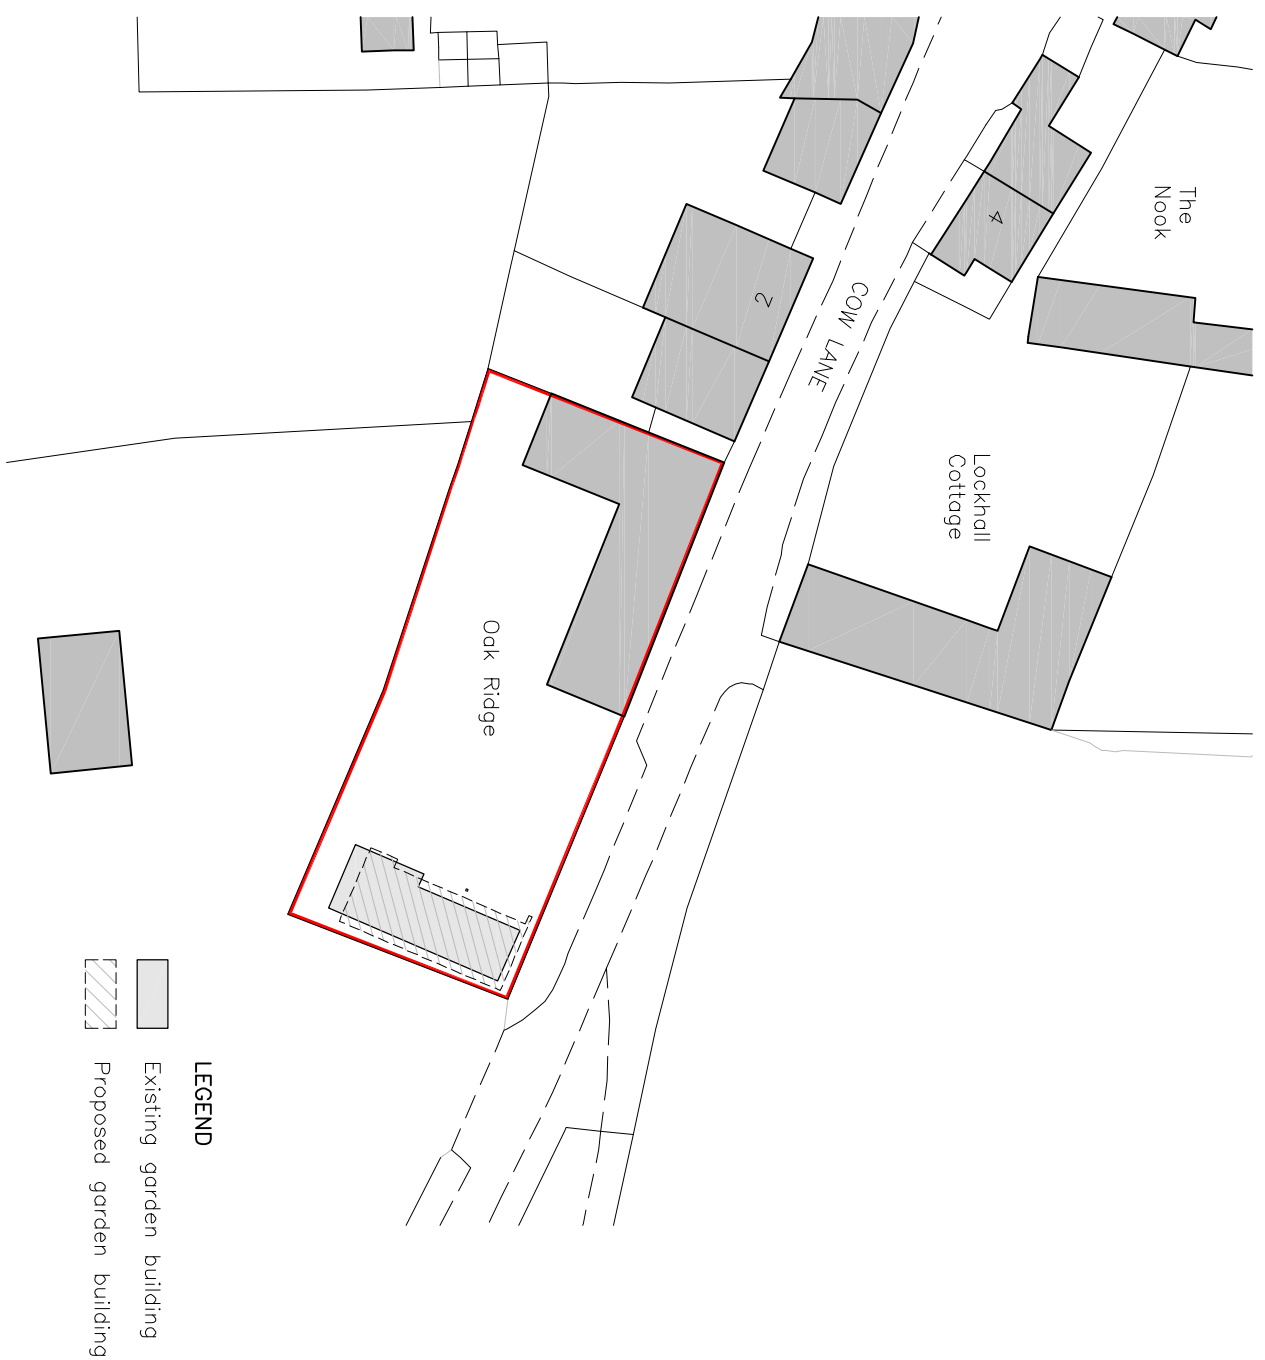

block plan scale 1:500

location plan scale 1:1250

SITE LOCATION & BLOCK PLAN
Oakridge, Cow Lane, Steeple Aston, OX25 4SG

drawing title
SITE LOCATION AND BLOCK PLAN

drwg. no: 064_100p01
scale: 1:500 & 1:1250
date: July 2023