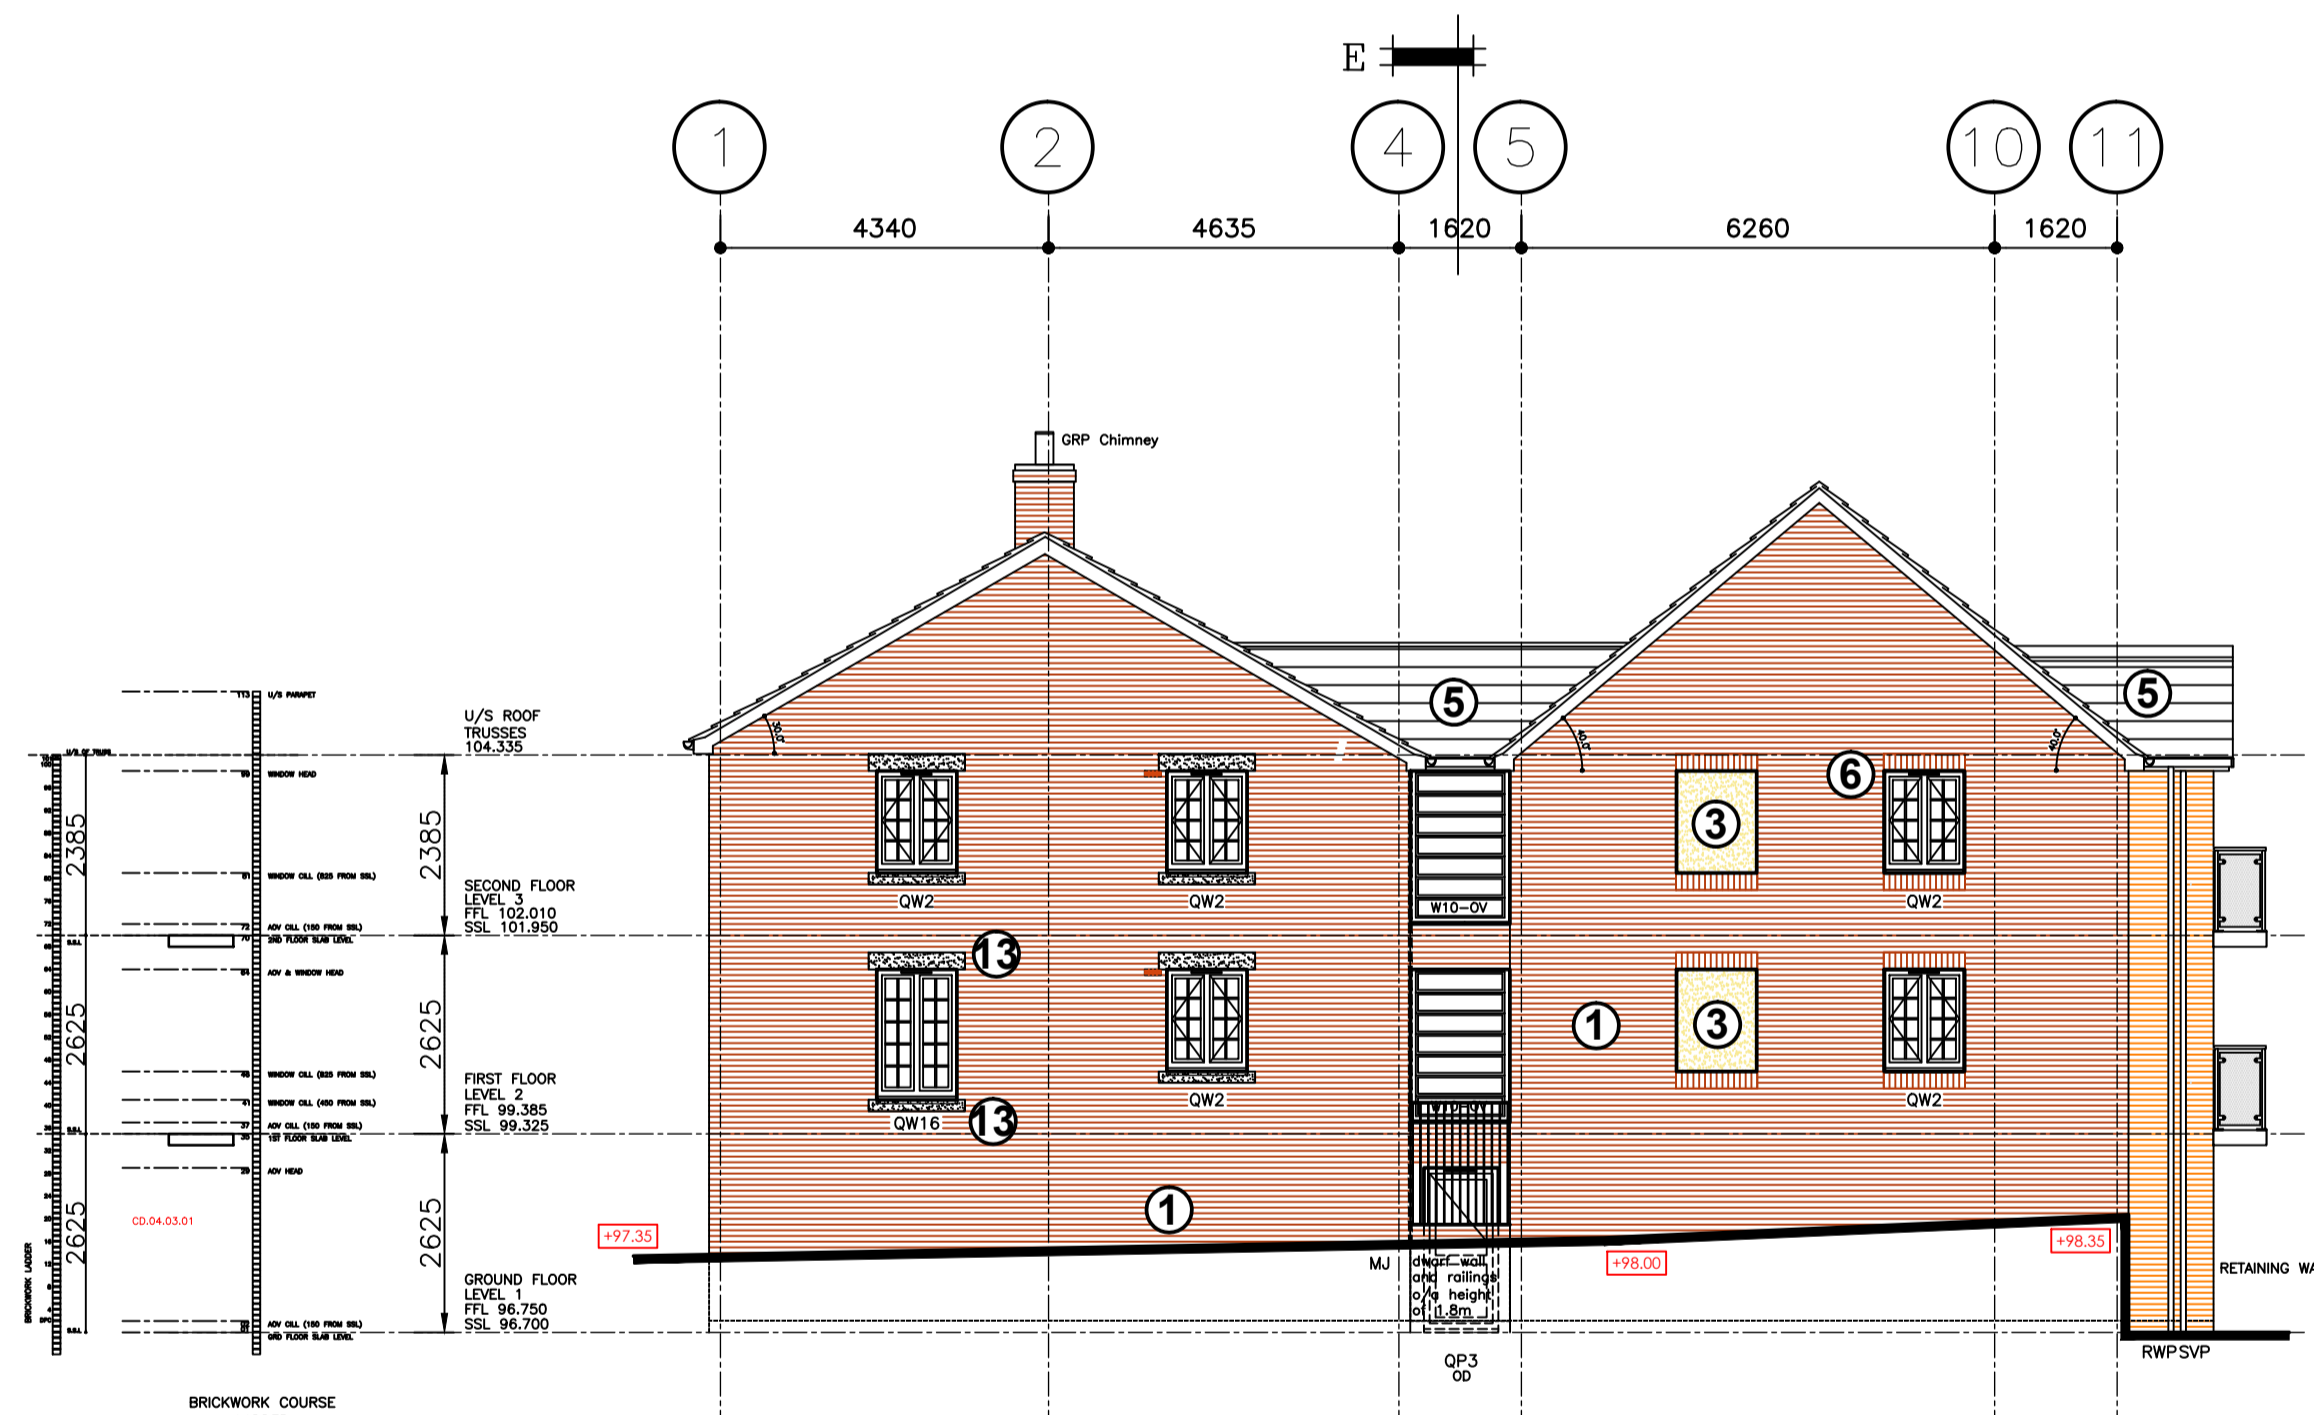

NORTH BAR STREET ELEVATION - WEST ELEVATION

GABLE ELEVATION - SOUTH ELEVATION

INTERNAL ELEVATION - EAST ELEVATION

CONSTRUCTION ISSUE	
Checked by	Date
Approved by	

TO BE READ IN CONJUNCTION WITH STRUCTURAL ENGINEER'S DRAWINGS

Project Title
 Retirement Living Apartments
 Bolton Road
 Banbury

Drawing Title
 Elevation Sheet 2

Scale 1:100 Date MARCH 2023
 Drawn MJP Checked ESP
 Drawing No. Rev.
 CRL : 101168B : 241 C1

- MATERIALS KEY**
- ① Ibsstock Heritage Red Blend
 - ② Ibsstock Heritage Brunswick Red
 - ③ Polar White K Render
 - ④ Polar White K Render - Staccato Effect
 - ⑤ Marley Edgemere State-Effect Roof Tiles
 - ⑥ Heads and Cills - Ibsstock Heritage Red Blend
 - ⑦ Heads and Cills - Ibsstock Heritage Brunswick Red
 - ⑧ 225mm projecting stone band - Portland
 - ⑨ 75mm projecting stone band
 - ⑩ 1c projecting brick band - Ibsstock Heritage Brunswick Red
 - ⑪ 3c projecting brick band - Ibsstock Heritage Brunswick Red
 - ⑫ GRP Parapet Wall Coping to match Portland Stone
 - ⑬ Yorkstone Cast Stone Heads and Cills - Portland
 - ⑭ Traditional Stone Entrance Portico - Sandstone
 - PV Panels to internal roof slopes / flat roof areas
 - UPVC Windows & doors - RAL 9010 Pure White
 - Metal doors to Refuse - RAL 9010 Pure White
 - Aluminium Sliding Doors - RAL 9010 Pure White
 - White UPVC Facia & Soffits - Swiss Building Products
 - Black UPVC Rain Water Goods - Orma 'Deepline'
 - Mechanical vent grilles colour:
 brickwork = Terracotta
 render = white