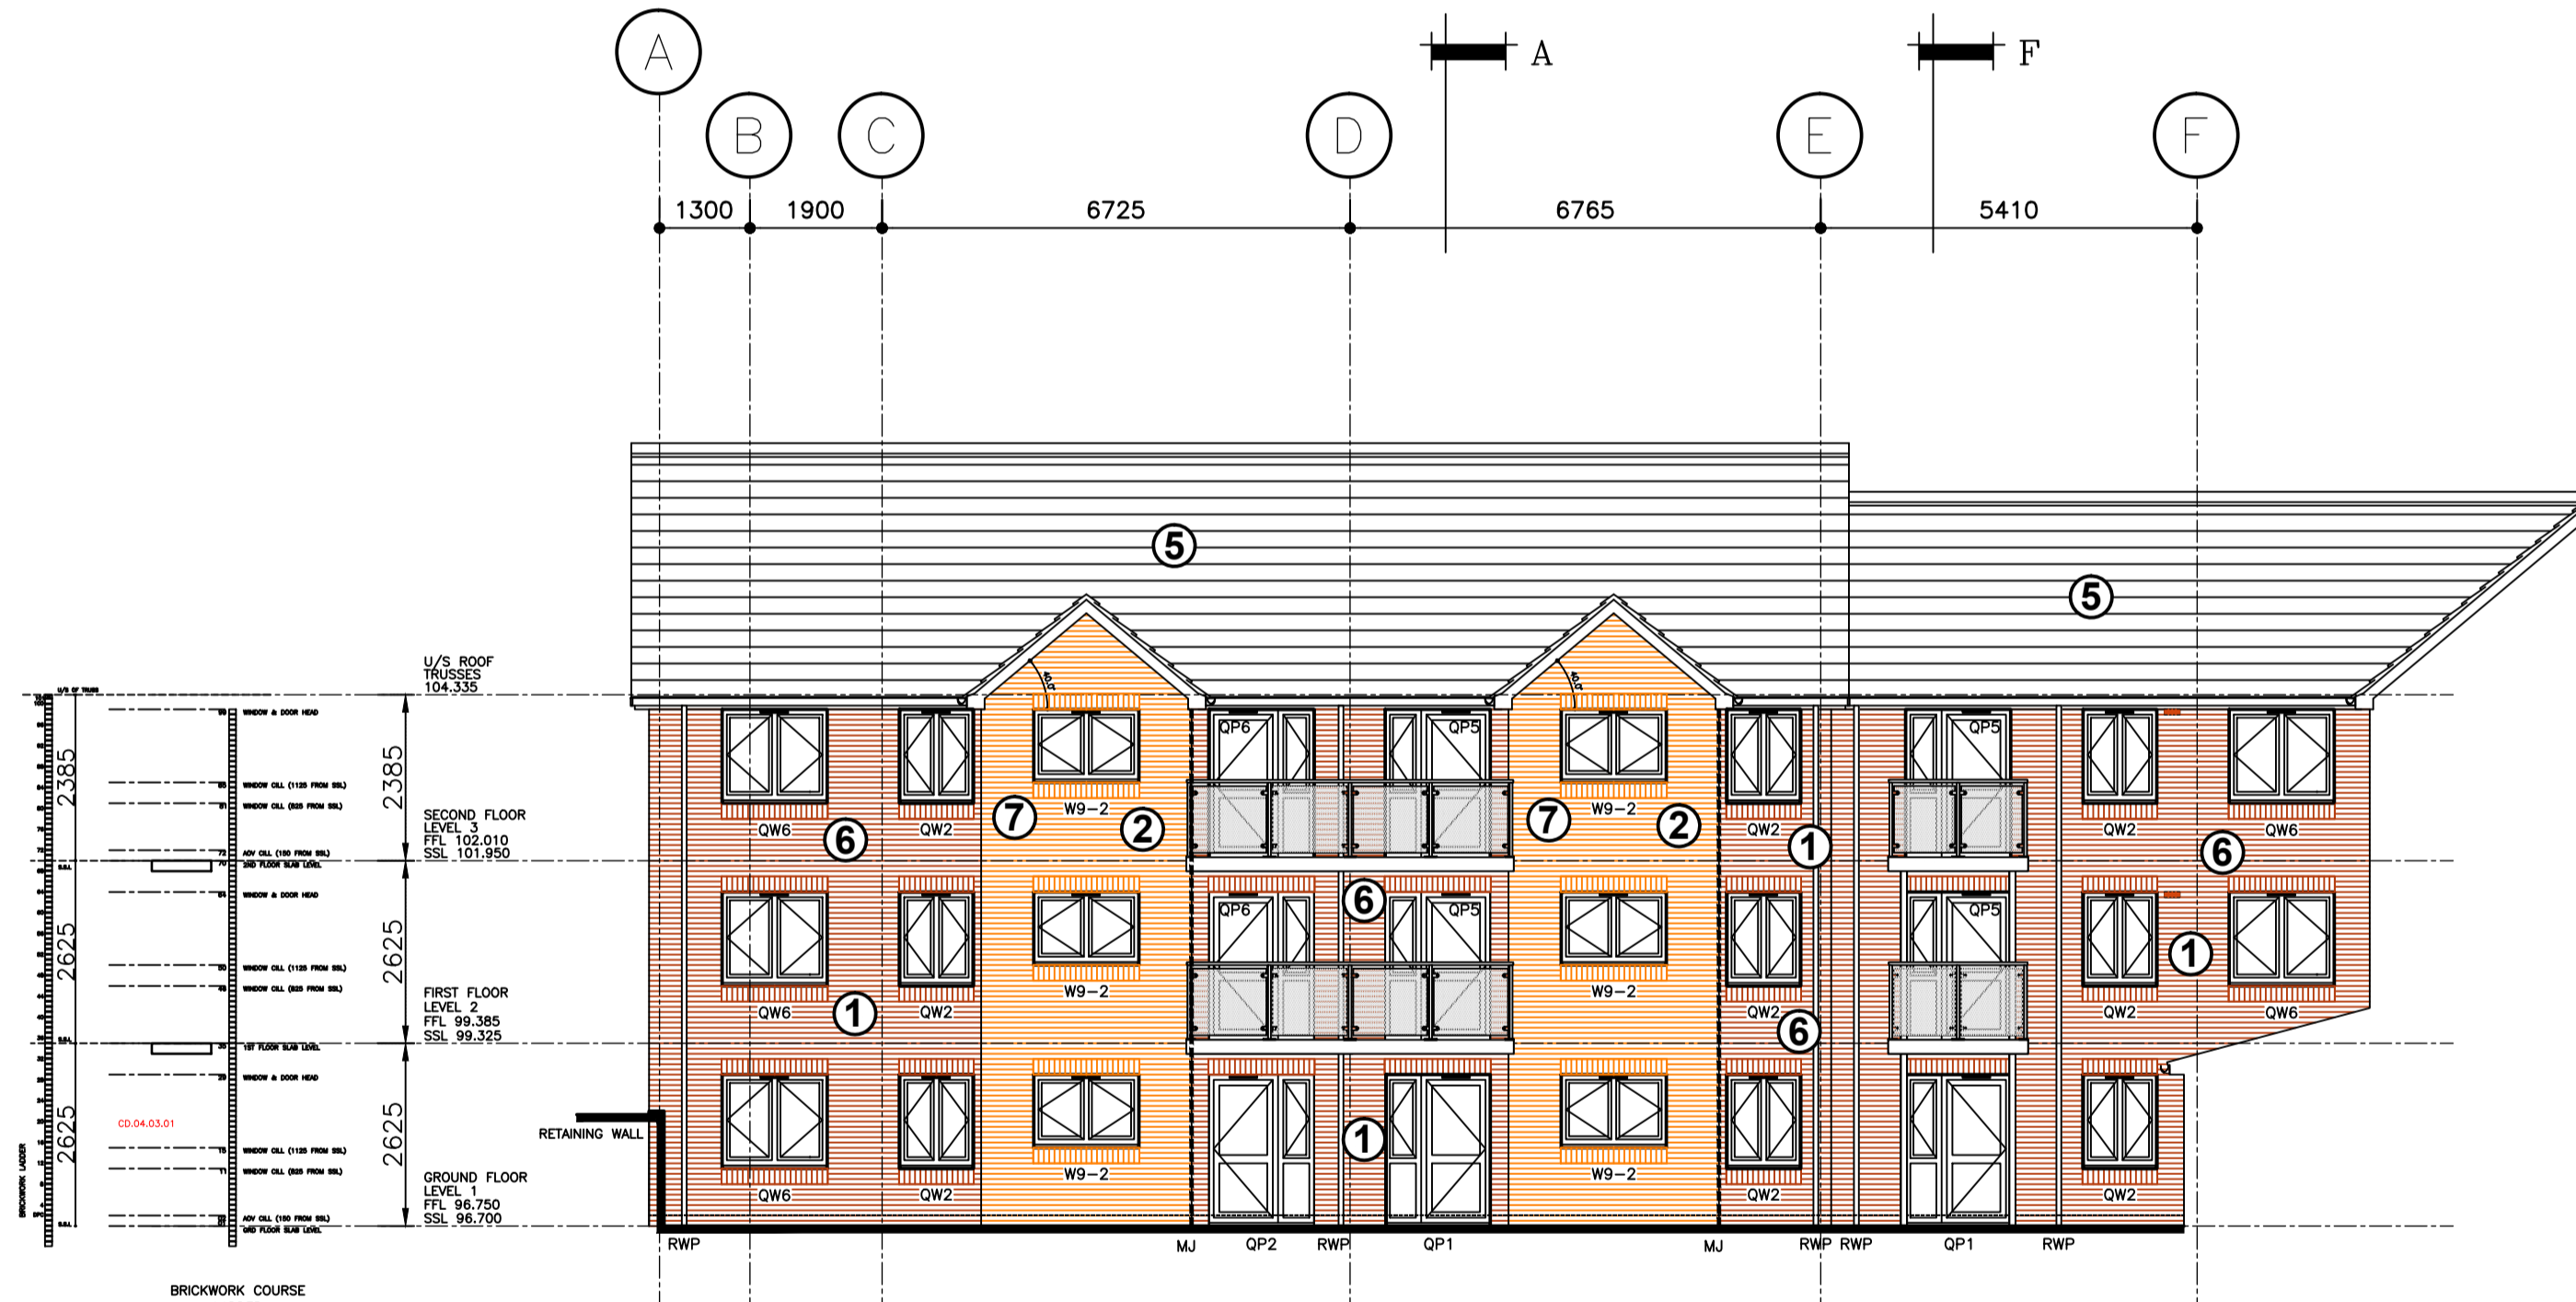

NORTH BAR STREET ELEVATION - WEST ELEVATION

GABLE ELEVATION - SOUTH ELEVATION

INTERNAL ELEVATION - EAST ELEVATION

CONSTRUCTION ISSUE	
Checked by	Date
Approved by	

TO BE READ IN CONJUNCTION WITH STRUCTURAL ENGINEER'S DRAWINGS

Project Title
 Retirement Living Apartments
 Bolton Road
 Banbury

Drawing Title
 Elevation Sheet 2

Scale 1:100 Date MARCH 2023
 Drawn MJP Checked ESP
 Drawing No. Rev.
 CRL : 101168B : 241 C1

- MATERIALS KEY**
- ① Ibsstock Heritage Red Blend
 - ② Ibsstock Heritage Brunswick Red
 - ③ Polar White K Render
 - ④ Polar White K Render - Staccato Effect
 - ⑤ Marley Edgemere State-Effect Roof Tiles
 - ⑥ Heads and Cills - Ibsstock Heritage Red Blend
 - ⑦ Heads and Cills - Ibsstock Heritage Brunswick Red
 - ⑧ 225mm projecting stone band - Portland
 - ⑨ 75mm projecting stone band
 - ⑩ 1c projecting brick band - Ibsstock Heritage Brunswick Red
 - ⑪ 3c projecting brick band - Ibsstock Heritage Brunswick Red
 - ⑫ GRP Parapet Wall Coping to match Portland Stone
 - ⑬ Yorkstone Cast Stone Heads and Cills - Portland
 - ⑭ Traditional Stone Entrance Portico - Sandstone
 - PV Panels to internal roof slopes / flat roof areas
 - UPVC Windows & doors - RAL 9010 Pure White
 - Metal doors to Refuse - RAL 9010 Pure White
 - Aluminium Sliding Doors - RAL 9010 Pure White
 - White UPVC Facia & Soffits - Swiss Building Products
 - Black UPVC Rain Water Goods - Orma 'Deepline'
 - Mechanical vent grilles colour:
 brickwork = Terracotta
 render = white