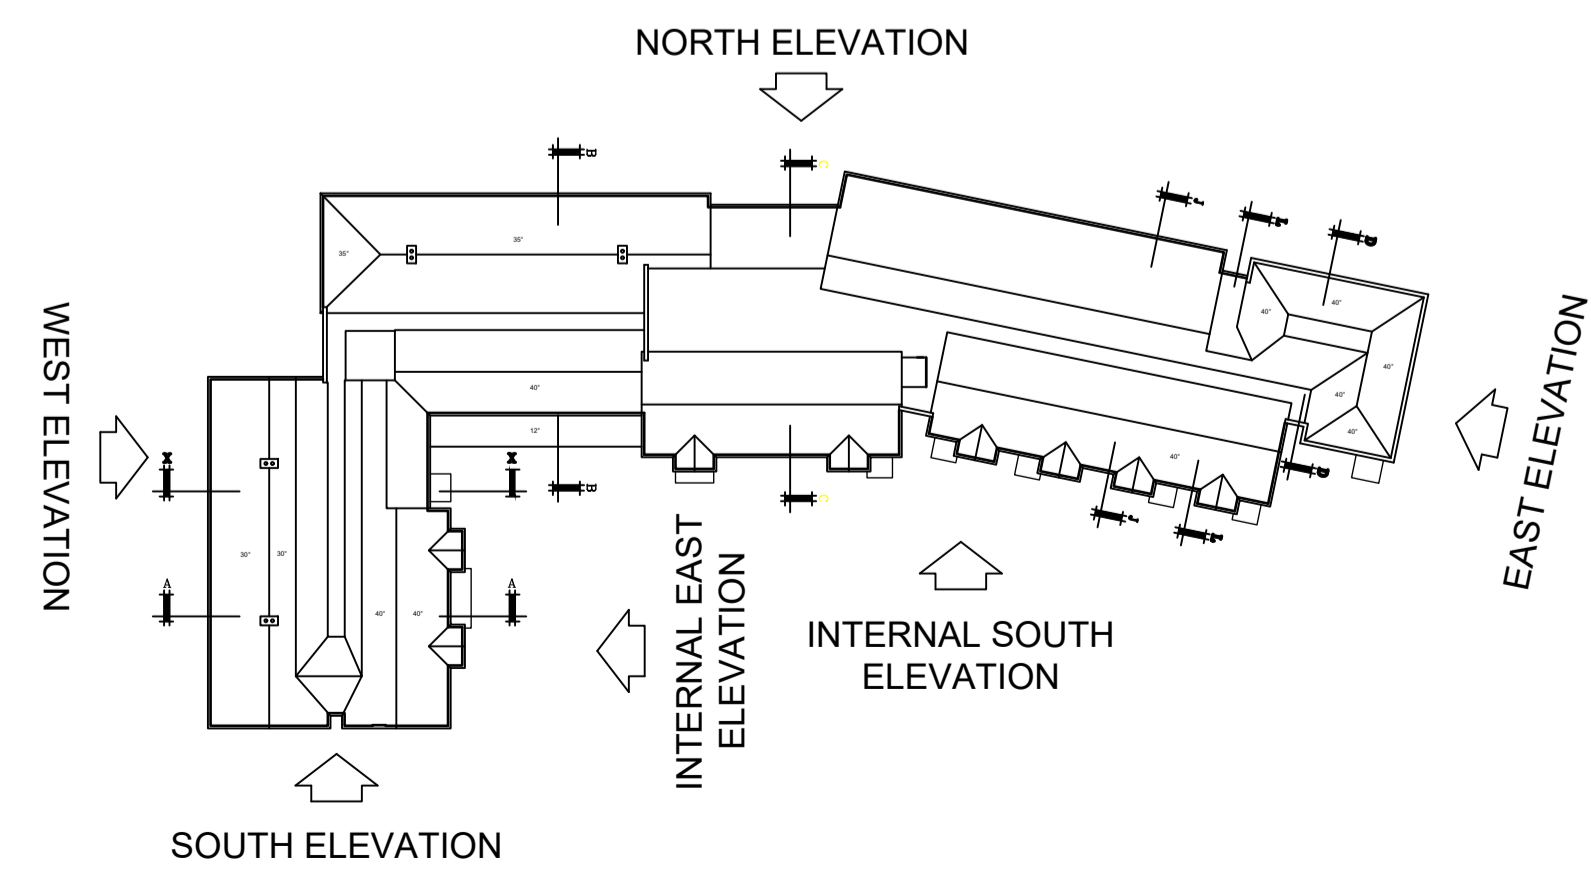

Drawing Title
Elevation Sheet 1

Scale: 1:100 Date: MARCH 2023
Drawn: MJP Checked: ESP
Drawing No. Rev.
CRL: 101168B: 240 C1

MATERIALS KEY

- ① Ibsstock Heritage Red Blend
- ② Ibsstock Heritage Brunswick Red
- ③ Polar White K Render
- ④ Polar White K Render - Staccato Effect
- ⑤ Marley Edgemere State-Effect Roof Tiles
- ⑥ Heads and Cills - Ibsstock Heritage Red Blend
- ⑦ Heads and Cills - Ibsstock Heritage Brunswick Red
- ⑧ 225mm projecting stone band - Portland
- ⑨ 75mm projecting stone band
- ⑩ 1c projecting brick band - Ibsstock Heritage Brunswick Red
- ⑪ 3c projecting brick band - Ibsstock Heritage Brunswick Red
- ⑫ GRP Parapet Wall Coping to match Portland Stone
- ⑬ Yorkstone Cast Stone Heads and Cills - Portland
- ⑭ Traditional Stone Entrance Portico - Sandstone