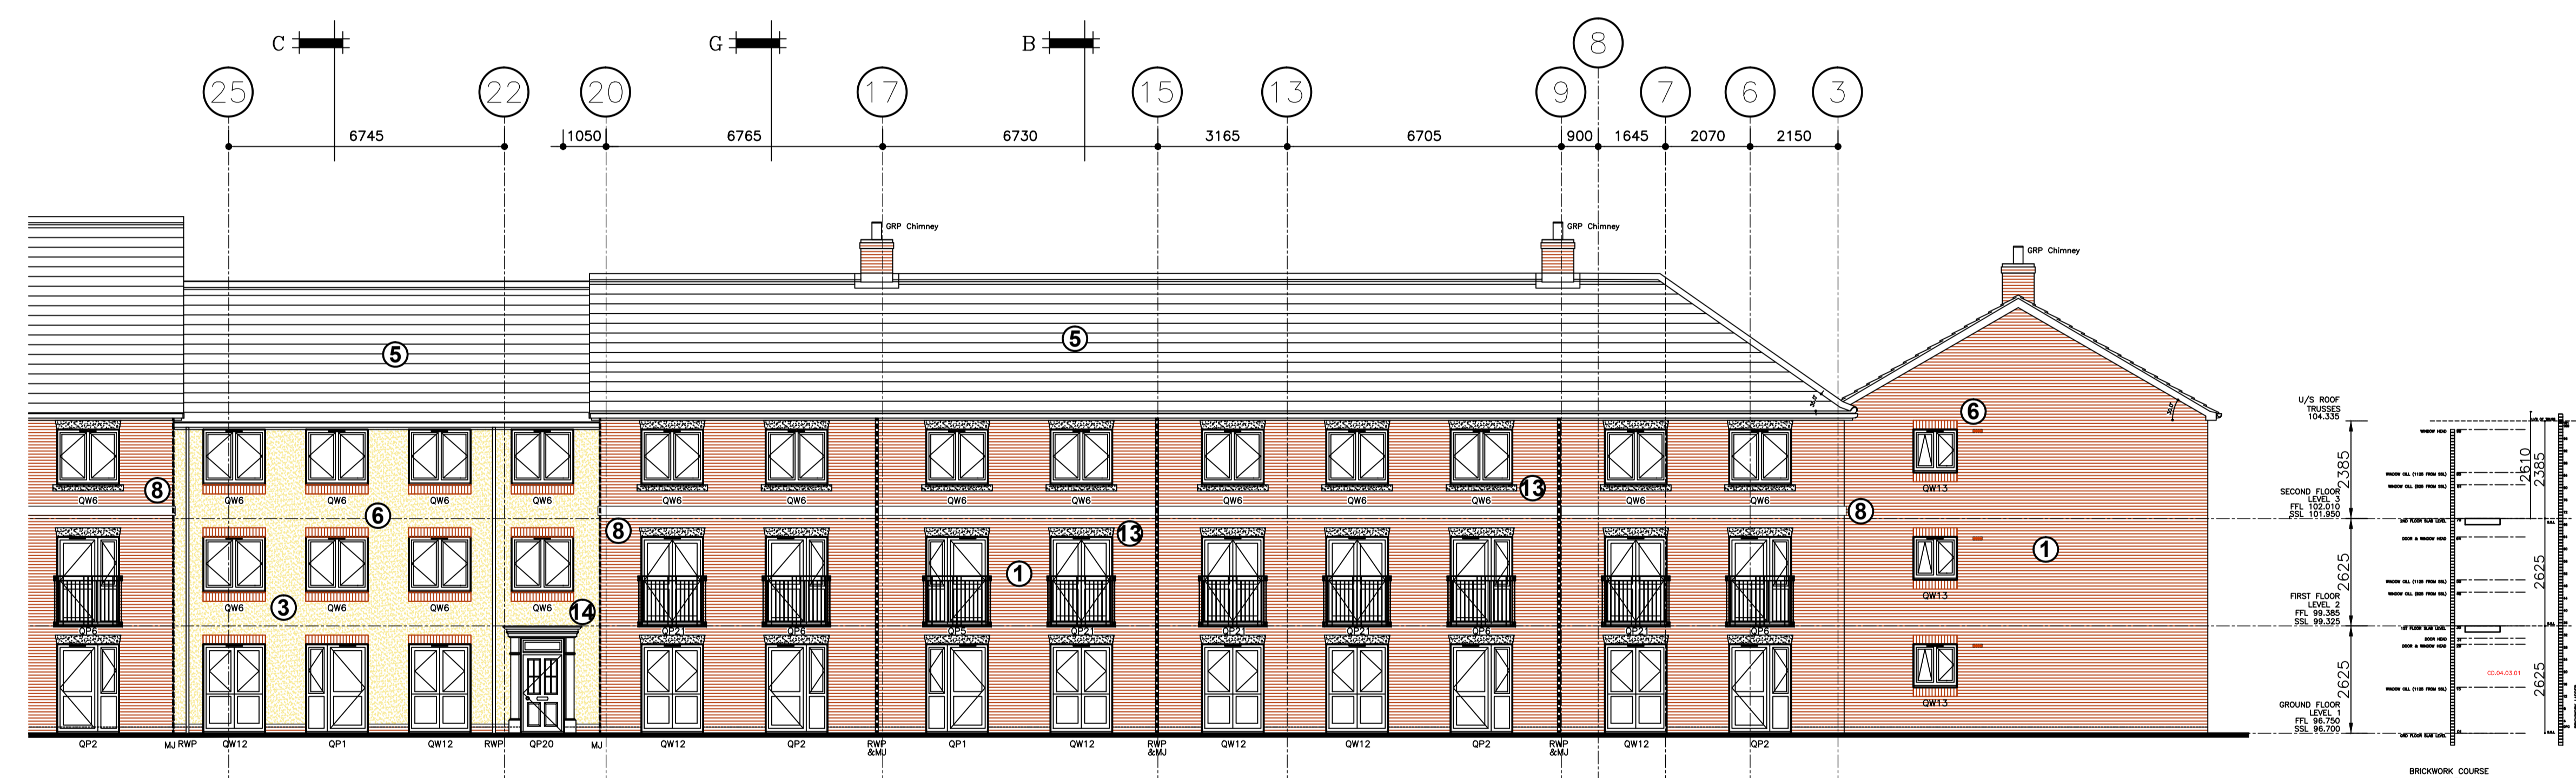

CASTLE STREET ELEVATION – NORTH ELEVATION

CASTLE STREET ELEVATION – NORTH ELEVATION

CONSTRUCTION ISSUE	
Checked by	Date
Approved by	

TO BE READ IN CONJUNCTION WITH STRUCTURAL ENGINEER'S DRAWINGS

COPYRIGHT ACT APPLIES

NOTE: WHERE ANY CONFLICT OCCURS, COMPANY STANDARD SPECIFICATION IS TO TAKE PRECEDENCE OVER THIS DRAWING UNLESS OTHERWISE NOTED IN WRITING

ALL DIMENSIONS TO BE CHECKED ON SITE WORK TO FIGURED DIMENSIONS ONLY REPORT DISCREPANCIES TO THE ARCHITECT AT ONCE BEFORE PROCEEDING

Drawing Title
Elevation Sheet 1

Scale: 1:100 Date: MARCH 2023
Drawn: MJP Checked: ESP
Drawing No. Rev.
CRL: 101168B: 240 C1

MATERIALS KEY

- ① Ibsstock Heritage Red Blend
- ② Ibsstock Heritage Brunswick Red
- ③ Polar White K Render
- ④ Polar White K Render - Staccato Effect
- ⑤ Marley Edgemere State-Effect Roof Tiles
- ⑥ Heads and Cills - Ibsstock Heritage Red Blend
- ⑦ Heads and Cills - Ibsstock Heritage Brunswick Red
- ⑧ 225mm projecting stone band - Portland
- ⑨ 75mm projecting stone band
- ⑩ 1c projecting brick band - Ibsstock Heritage Brunswick Red
- ⑪ 3c projecting brick band - Ibsstock Heritage Brunswick Red
- ⑫ GRP Parapet Wall Coping to match Portland Stone
- ⑬ Yorkstone Cast Stone Heads and Cills - Portland
- ⑭ Traditional Stone Entrance Portico - Sandstone

General:
 PV Panels to internal roof slopes / flat roof areas
 UPVC Windows & doors - RAL 9010 Pure White
 Metal doors to Refuse - RAL 9010 Pure White
 Aluminium Sliding Doors - RAL 9010 Pure White
 White UPVC Facia & Soffits - Swiss Building Products
 Black UPVC Rain Water Goods - Orma 'Deepline'
 Mechanical vent grilles colour:
 brickwork = Terracotta
 render = white