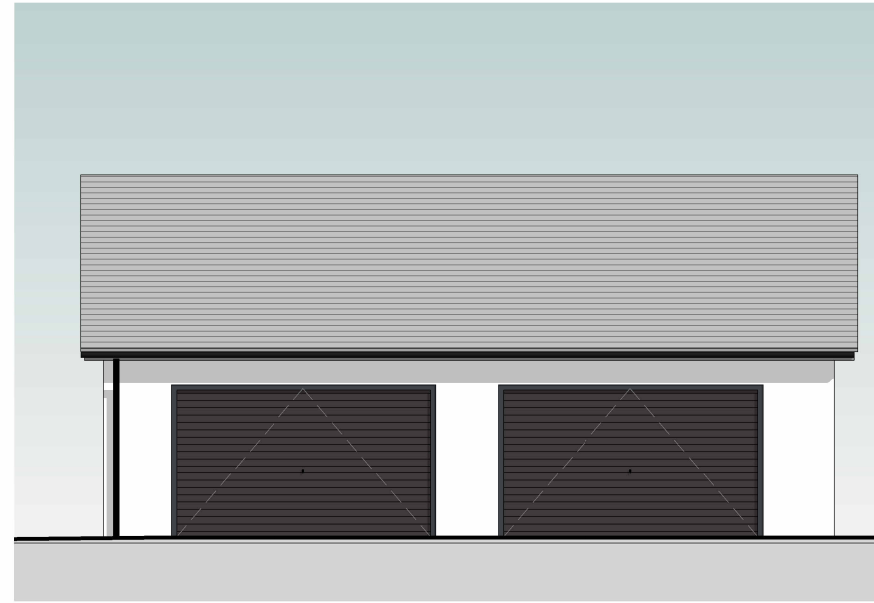

East Elevation Garage

1 : 100

Materials:

walls: brick to match existing to dpc & off white render
 roof: interlocking tiles to match existing
 garage doors: anthracite grey grp doors
 fascias/soffits: grey upvc
 rainwater goods: black upvc

North Elevation Garage

1 : 100

Materials:

walls: brick to match existing to dpc & off white render
 roof: interlocking tiles to match existing
 garage doors: anthracite grey grp doors
 fascias/soffits: grey upvc
 rainwater goods: black upvc

South Elevation Garage

1 : 100

Materials:

walls: brick to match existing to dpc & off white render
 roof: interlocking tiles to match existing
 garage doors: anthracite grey grp doors
 fascias/soffits: grey upvc
 rainwater goods: black upvc

West Elevation Garage

1 : 100

Materials:

walls: brick to match existing to dpc & off white render
 roof: interlocking tiles to match existing
 garage doors: anthracite grey grp doors
 fascias/soffits: grey upvc
 rainwater goods: black upvc