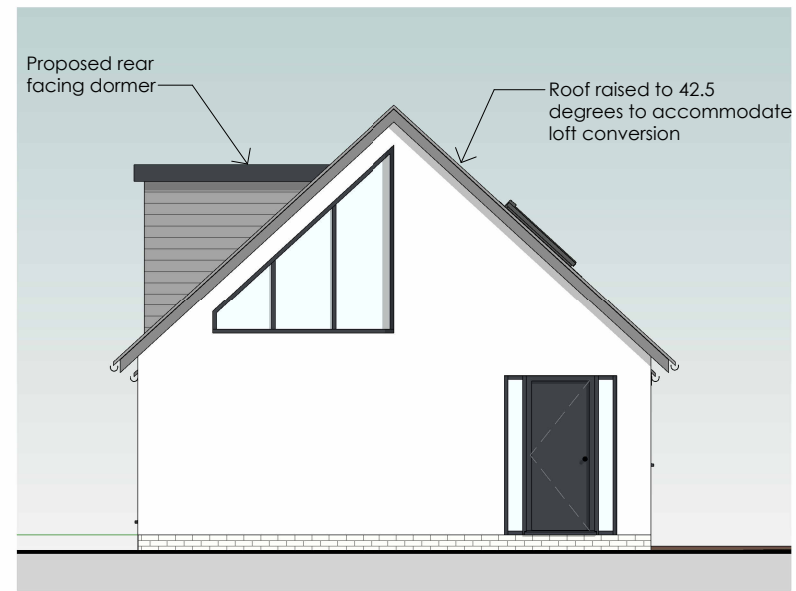

Materials:
 Walls: Brick to match existing and off white render
 Dormer Cheeks: Composite cladding, colour to match roof
 Windows: Grey uPVC double glazed units
 Doors: Grey uPVC double glazed units
 Roof: Interlocking slates
 Flat Roof: Grey single ply membrane
 Rooflights: Velux
 Fascias/Soffits: Grey uPVC
 Rainwater Goods: Black uPVC

South Elevation

1 : 100

GRAPHIC SCALE: 1:100

West Elevation

1 : 100