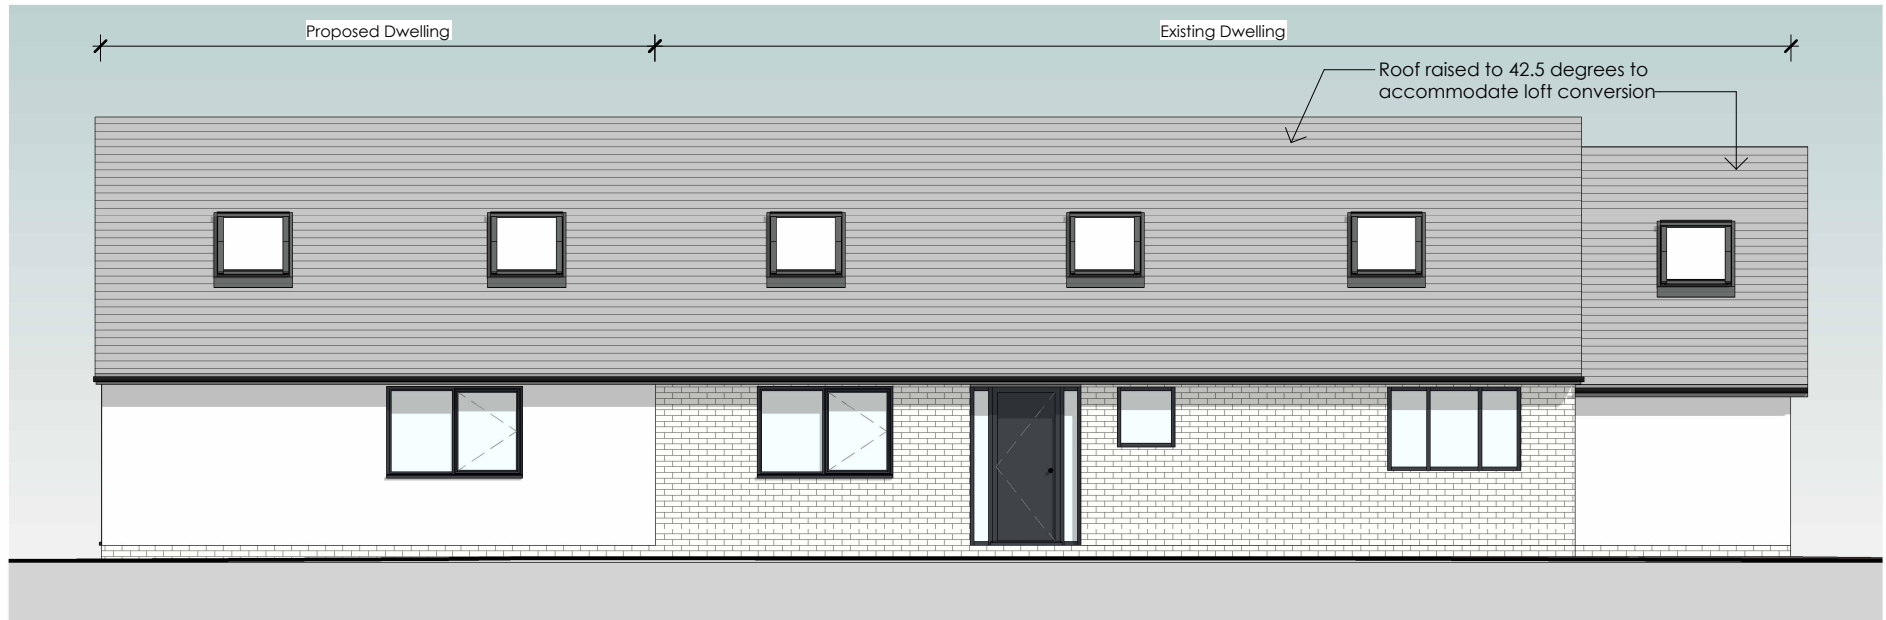

- Materials:
- Walls: Brick to match existing and off white render
- Dormer Cheeks: Composite cladding, colour to match roof
- Windows: Grey uPVC double glazed units
- Doors: Grey uPVC double glazed units
- Roof: Interlocking slates
- Flat Roof: Grey single ply membrane
- Rooflights: Velux
- Fascias/Soffits: Grey uPVC
- Rainwater Goods: Black uPVC

North Elevation
1 : 100

East Elevation
1 : 100