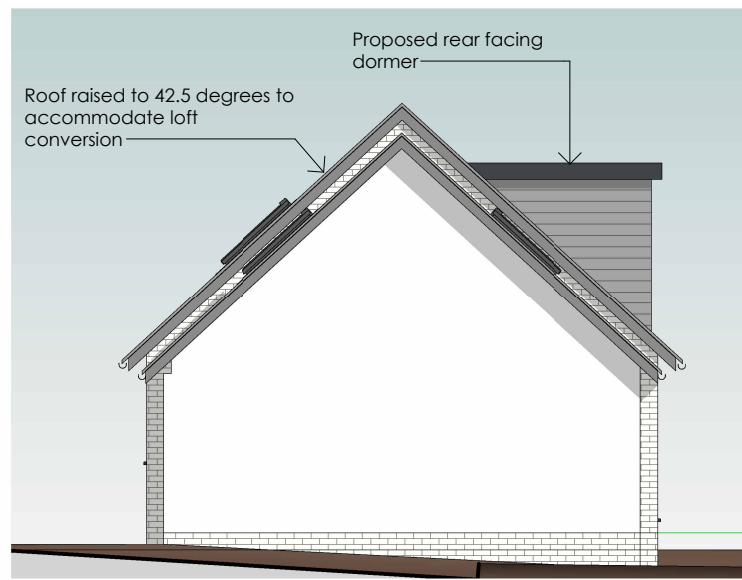

- Materials:
- Walls: Brick to match existing and off white render
- Dormer Cheeks: Composite cladding, colour to match roof
- Windows: Grey uPVC double glazed units
- Doors: Grey uPVC double glazed units
- Roof: Interlocking slates
- Flat Roof: Grey single ply membrane
- Rooflights: Velux
- Fascias/Soffits: Grey uPVC
- Rainwater Goods: Black uPVC

North Elevation
1 : 100

East Elevation
1 : 100