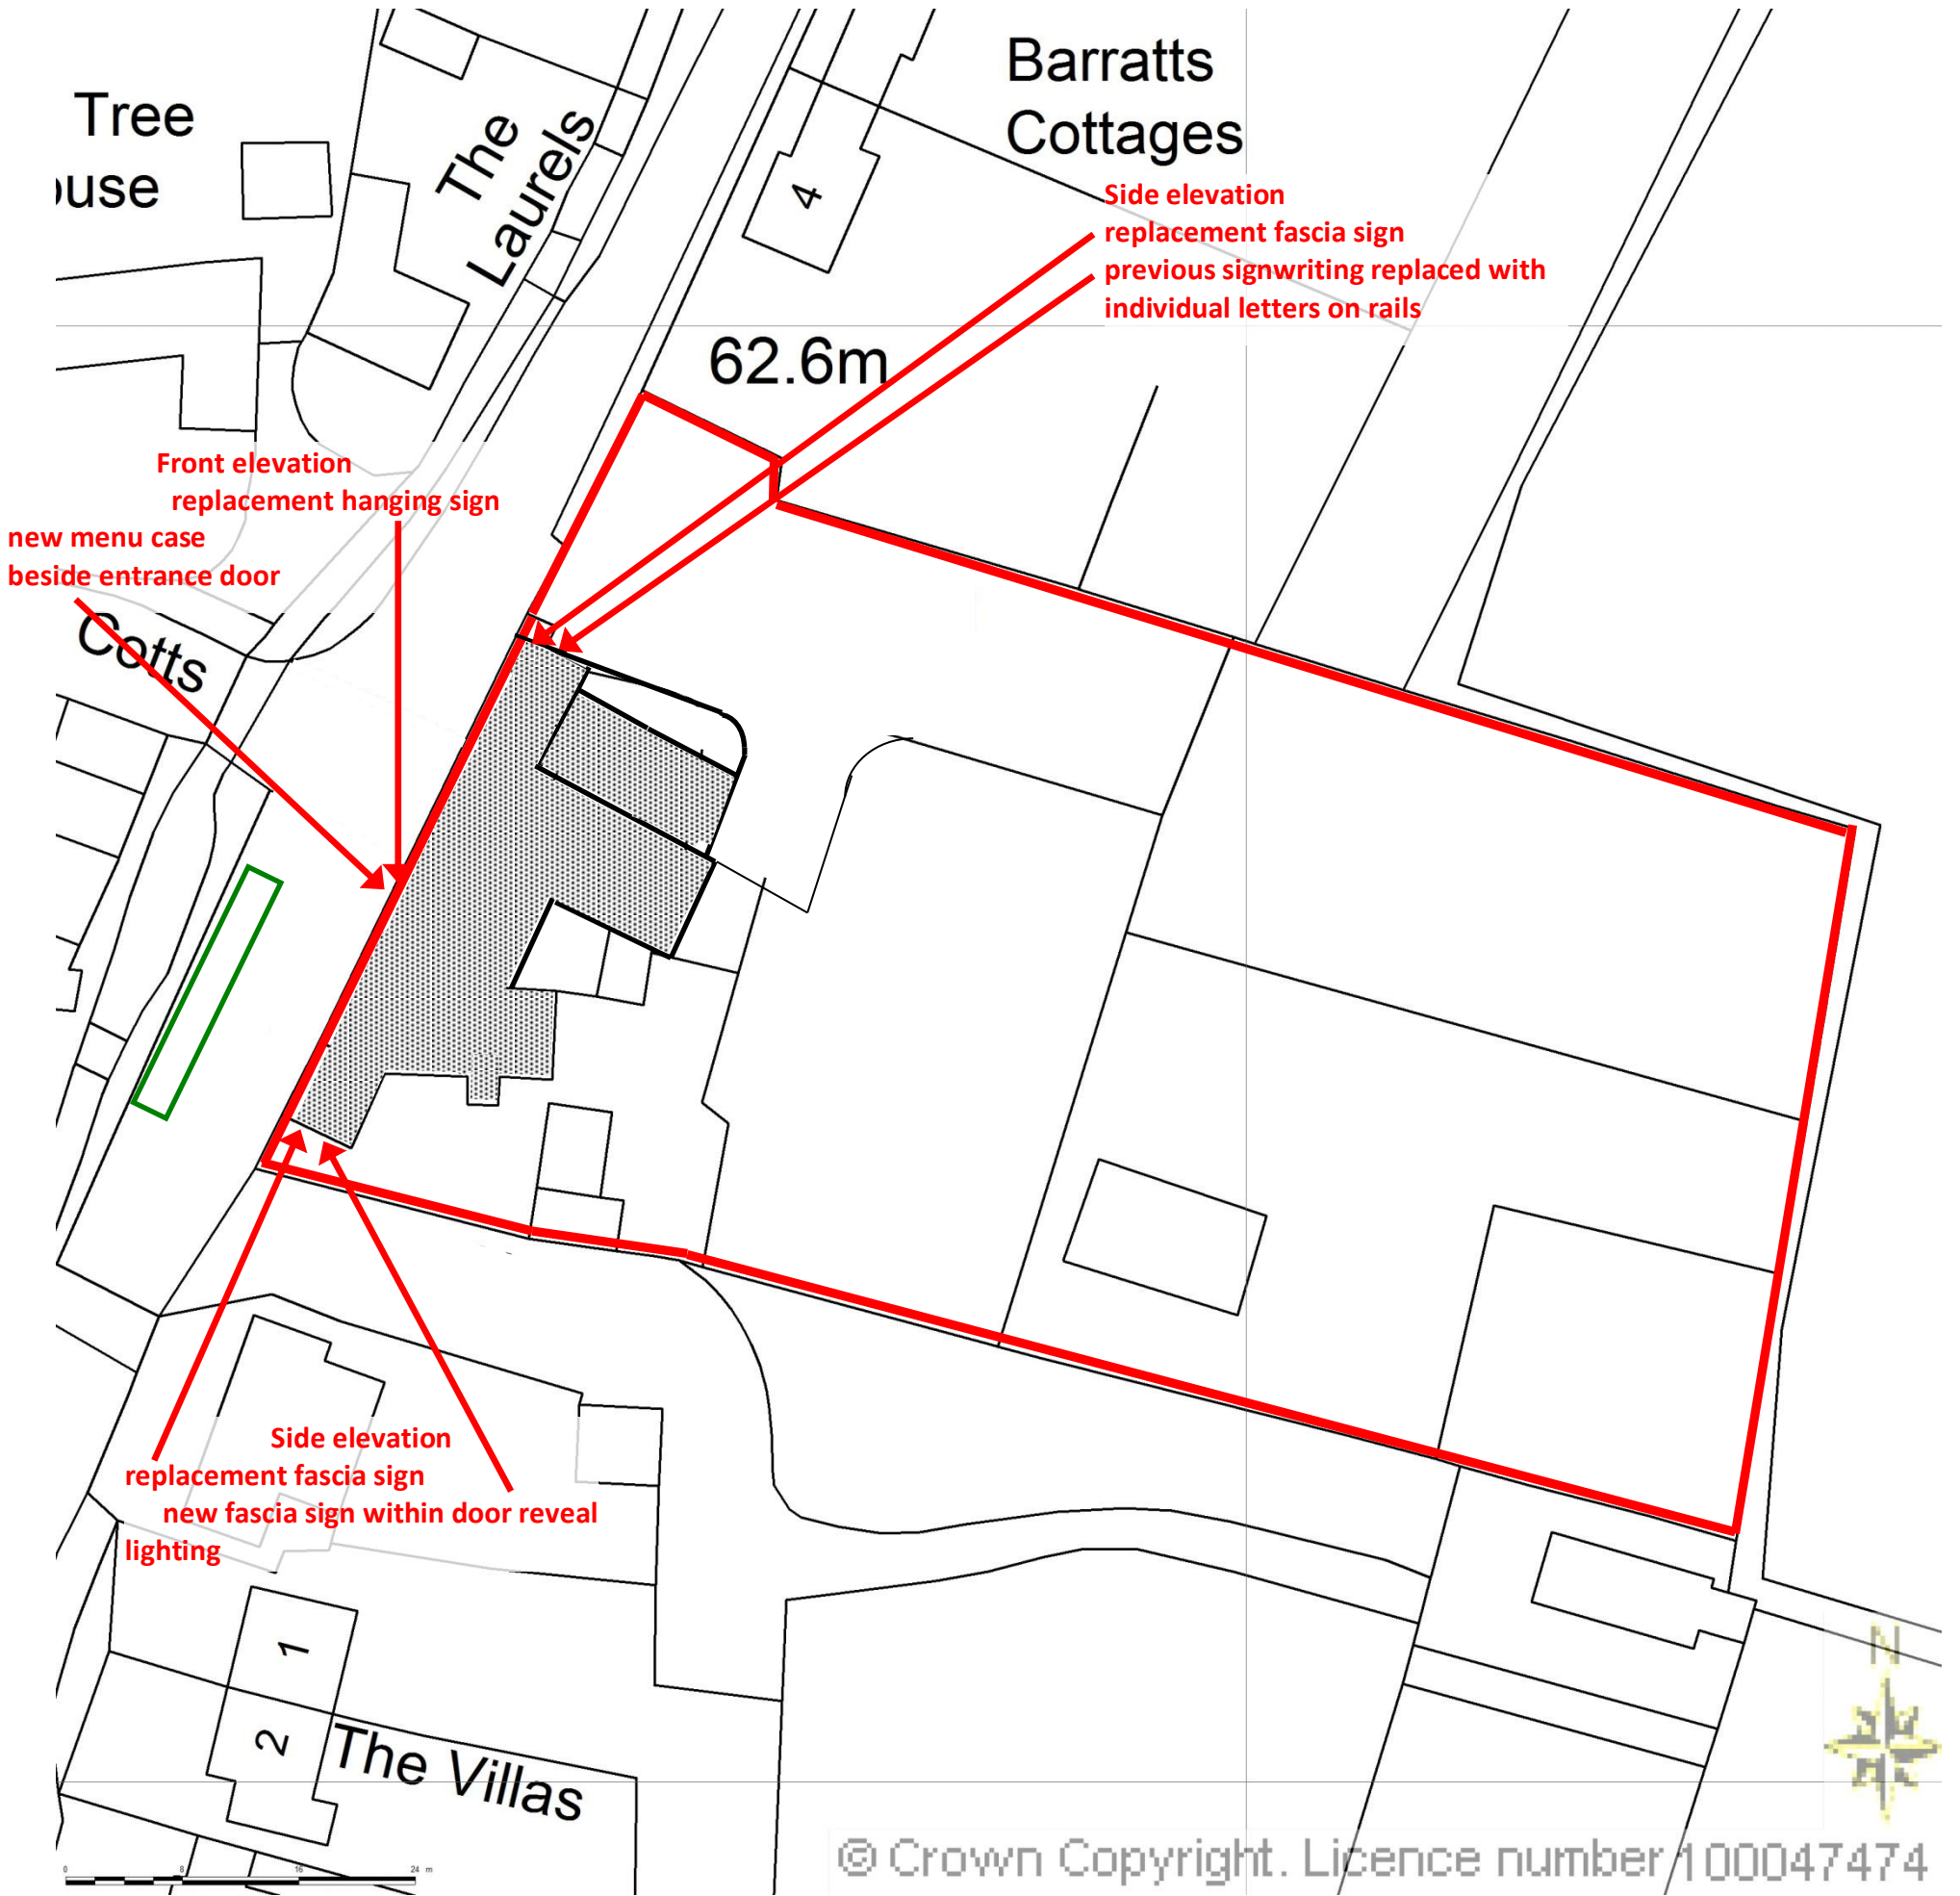

BLOCK/SITE PLAN  
AREA 130m x 130m A3  
SCALE 1:500  
CENTRE COORDINATES: 456183, 219657

Supplied by Streetwise Maps Ltd  
www.streetwise.net  
Licence No: 100047474  
03/07/2023 12:13:59

N.B. newly built letting bedroom accommodation not shown by Ordnance Survey