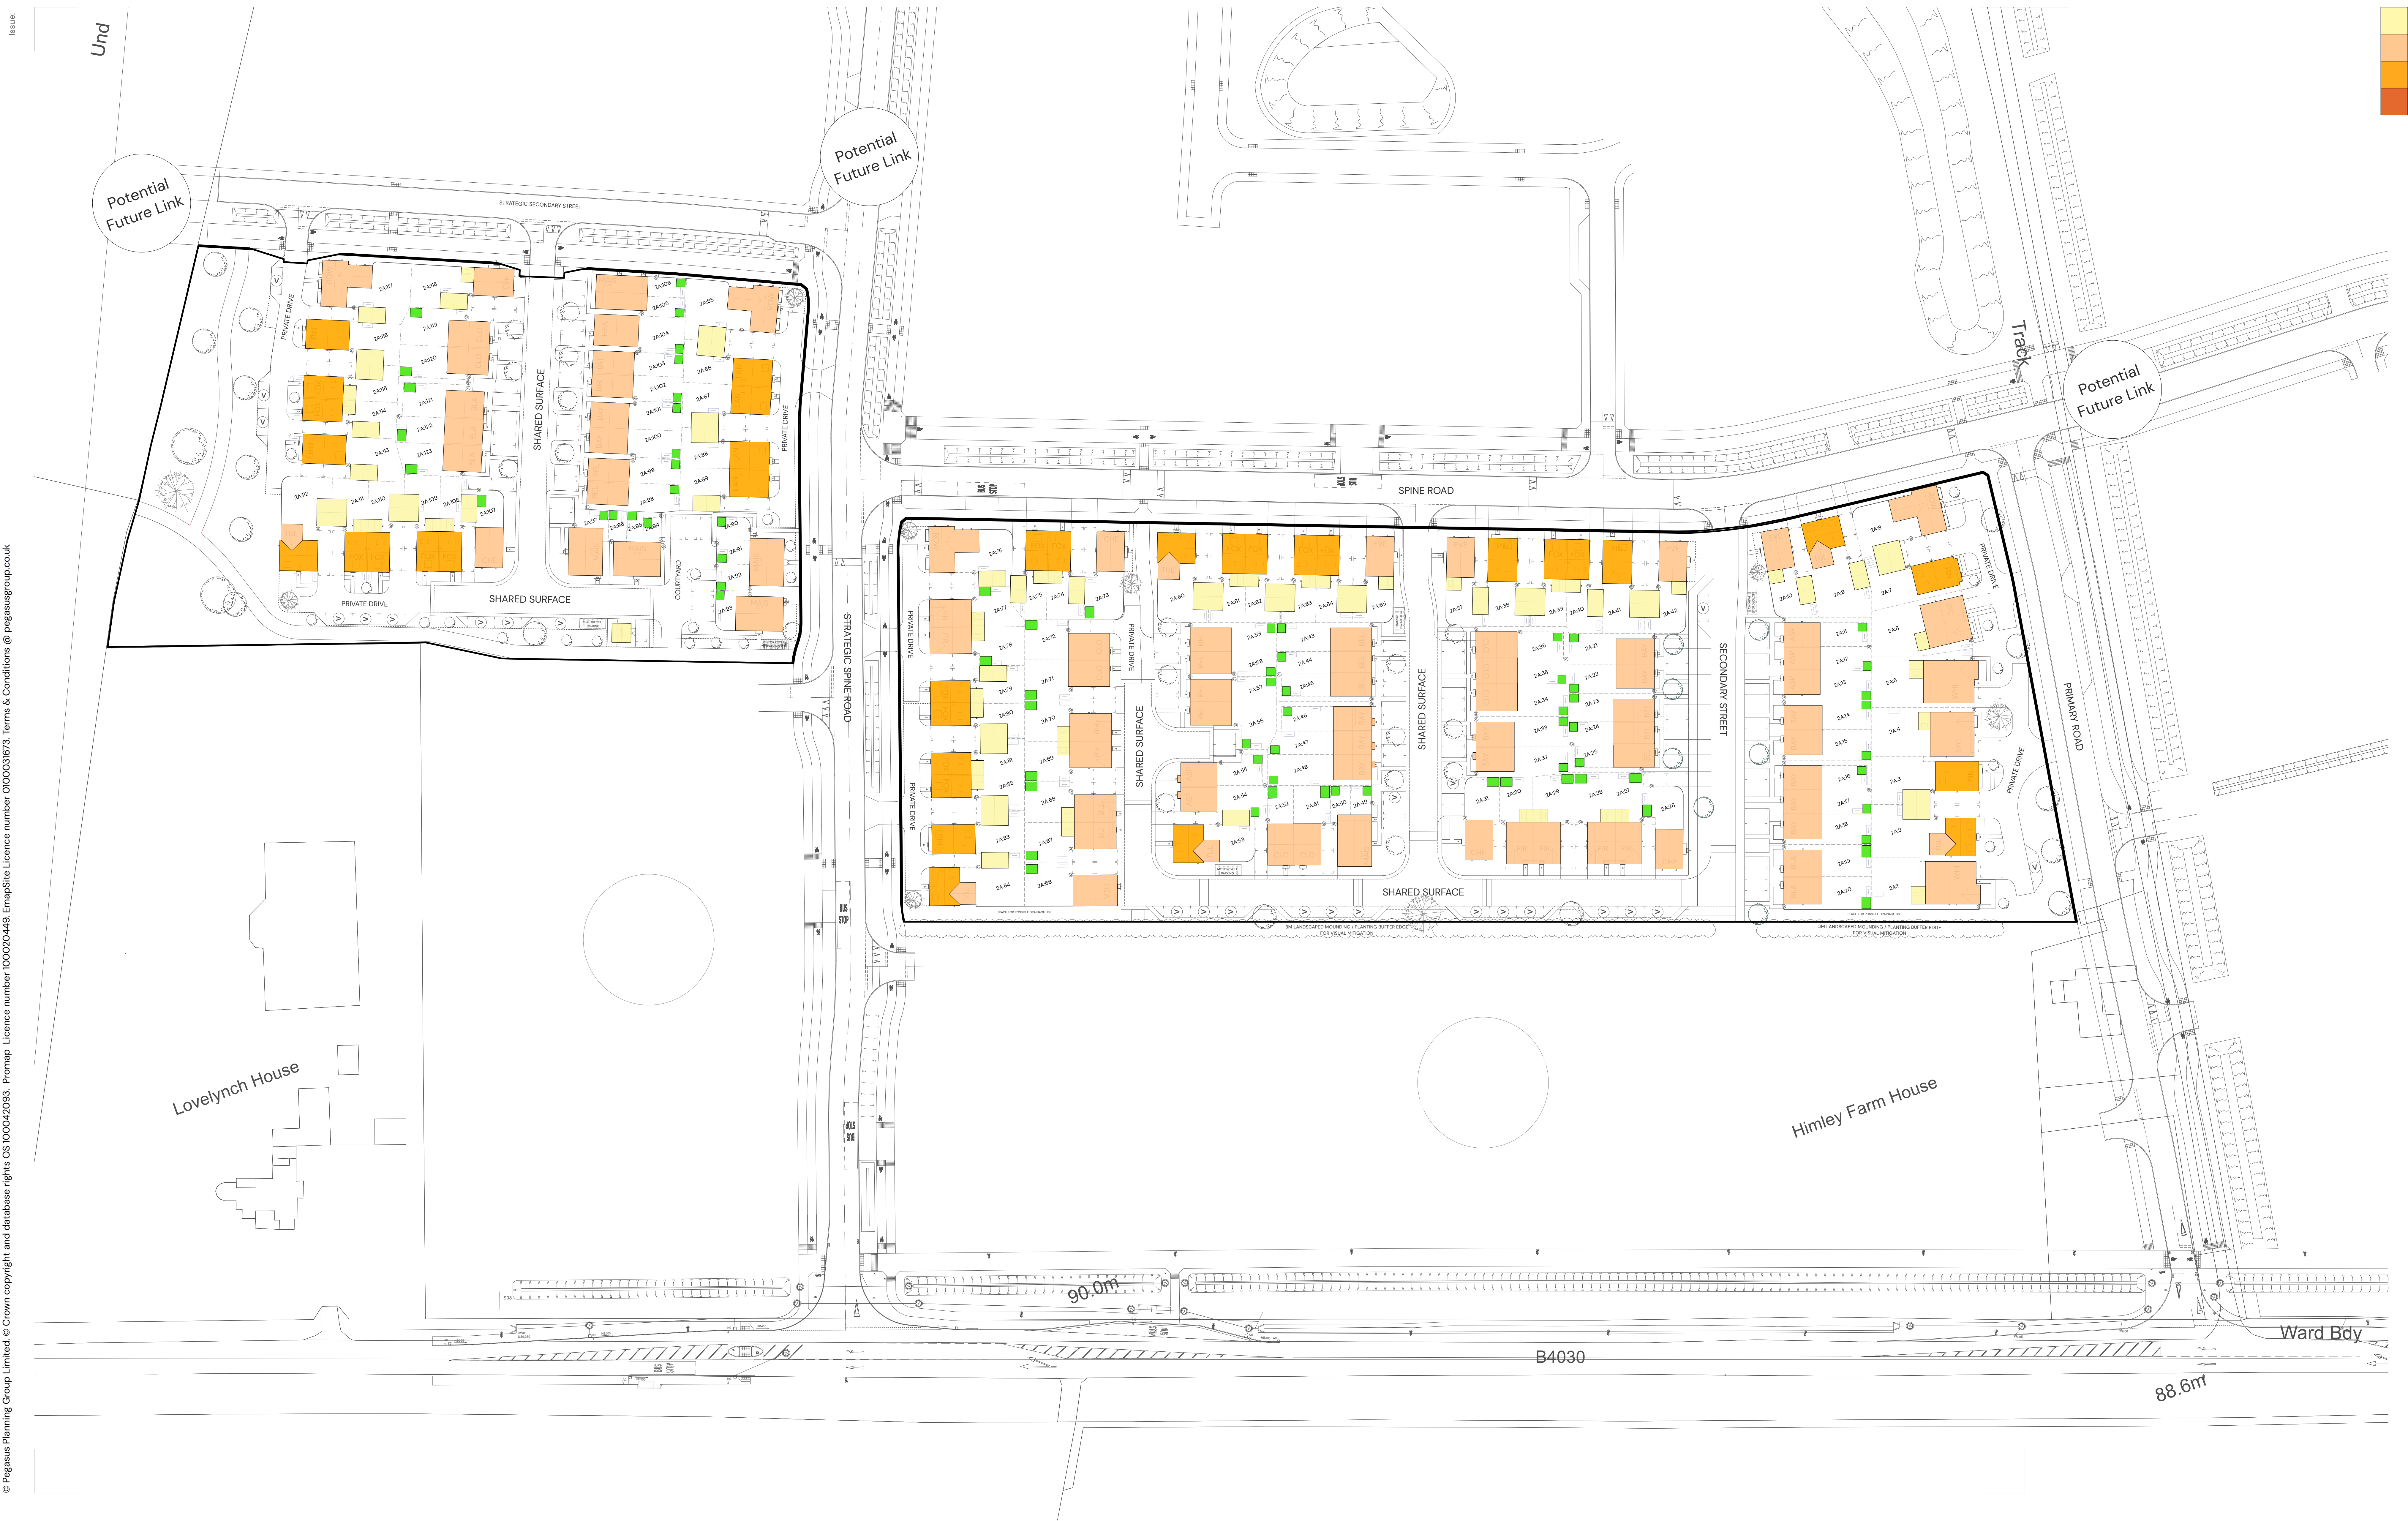

- KEY**
- 1 STOREY
  - 2 STOREY
  - 2.5 STOREY
  - 3 STOREY
  - GARDEN SHEDS - 1 STOREY

# HIMLEY VILLAGE, BICESTER - PHASE 2A - BUILDING HEIGHTS PLAN