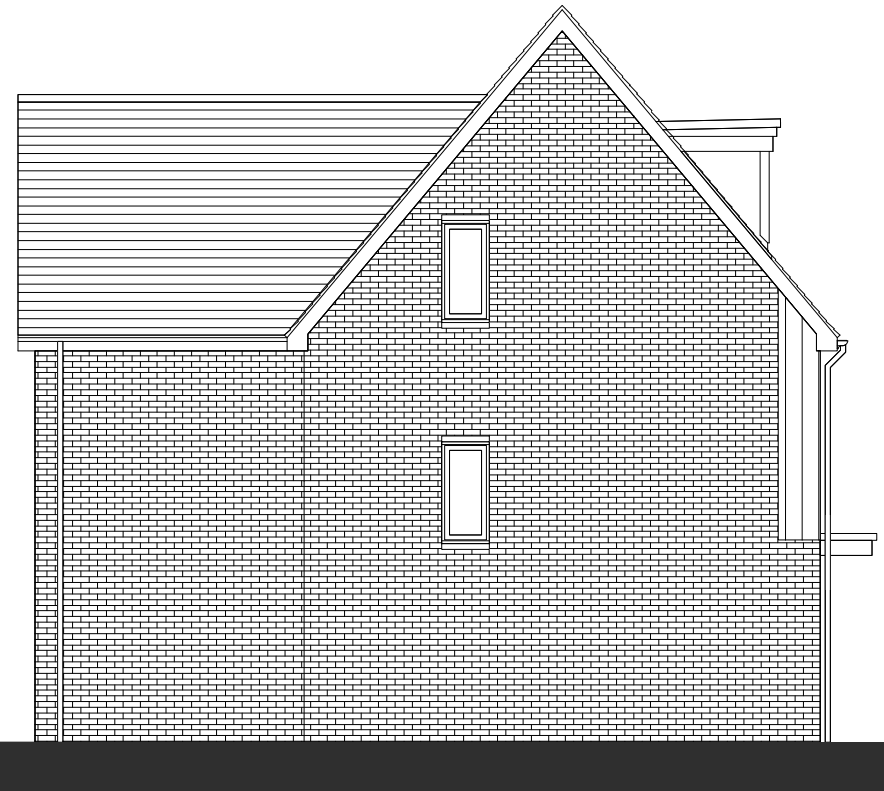

FRONT ELEVATION

SIDE ELEVATION

REAR ELEVATION

SIDE ELEVATION

Bathrooms / WC's to have Obscure Glazing

HIMLEY VILLAGE BICESTER - PHASE 2A - TULIPWOOD CA4