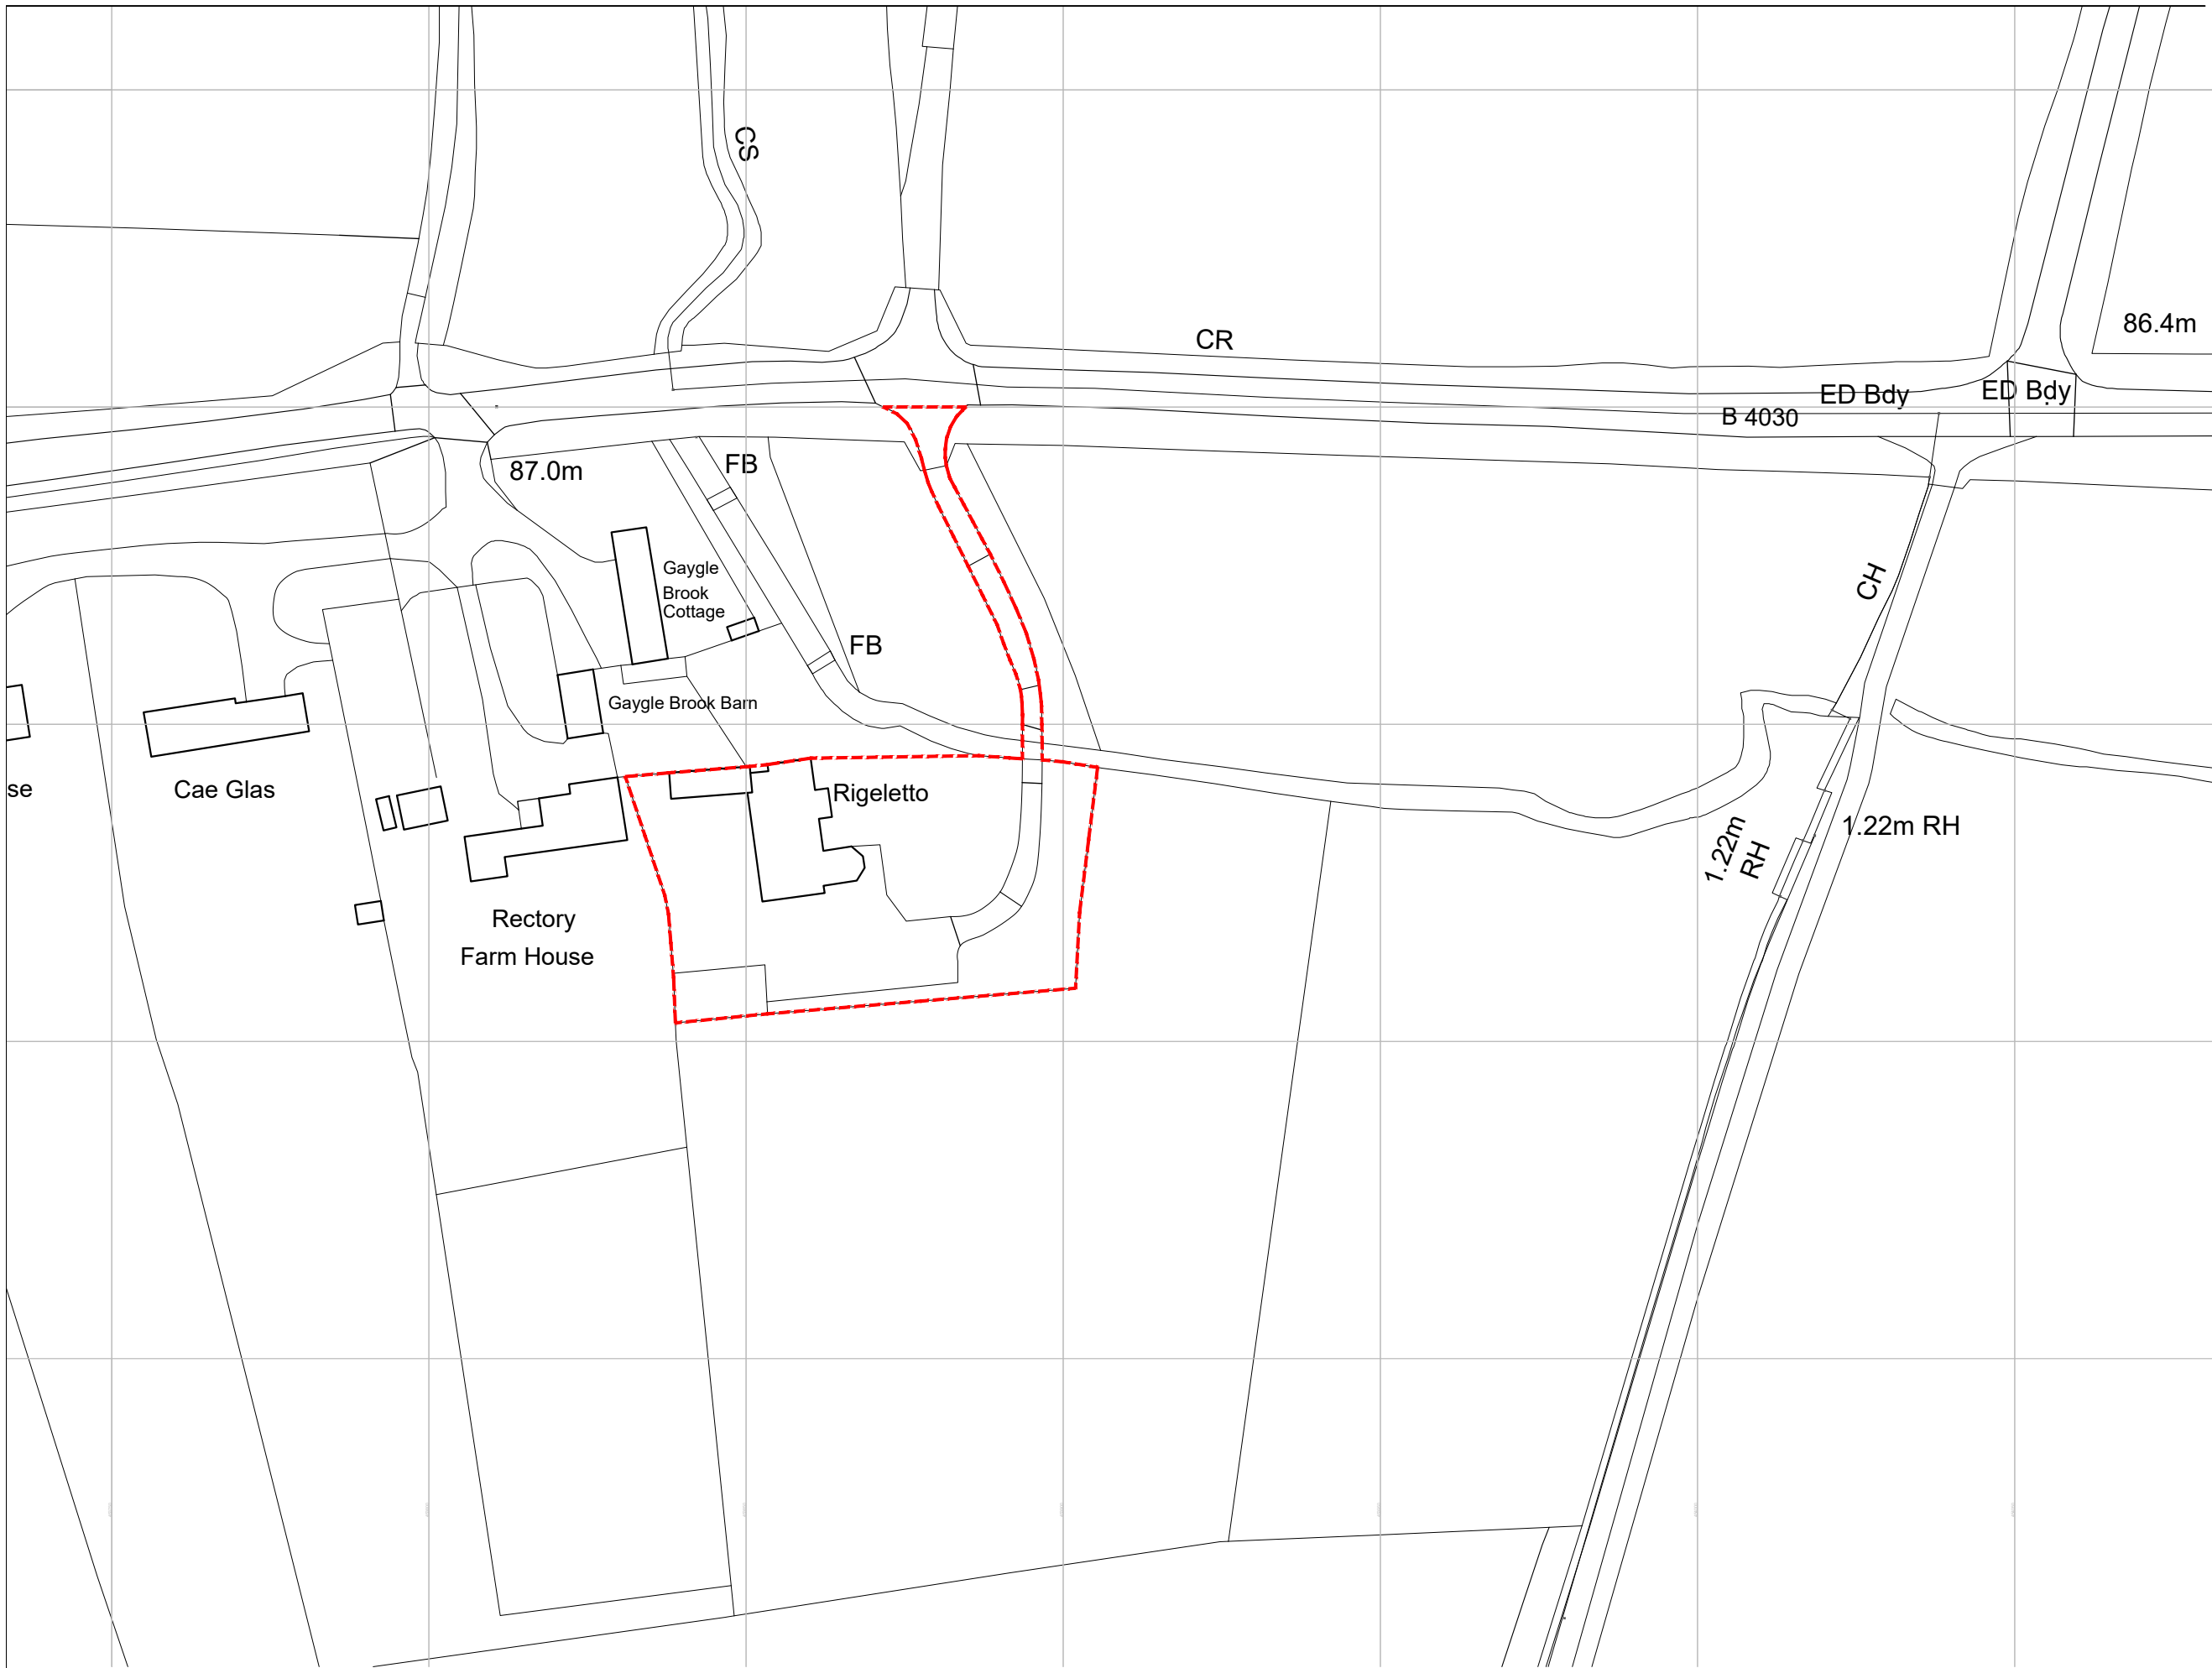

DO NOT SCALE - COPYRIGHT RESERVED
 The following copyright should accompany this product
 any time it is used. Ordnance Survey © Crown
 Copyright 2023. All rights reserved. Licence number
 100022432

Rev.	Date	Description

Project Number: 2305	Drawing Number: 100	Revision:
-------------------------	------------------------	-----------

Project Stage:
PLANNING

Scale: 1:1000 @ A3	Date: MAY 2023	Drawn: TL
-----------------------	-------------------	--------------