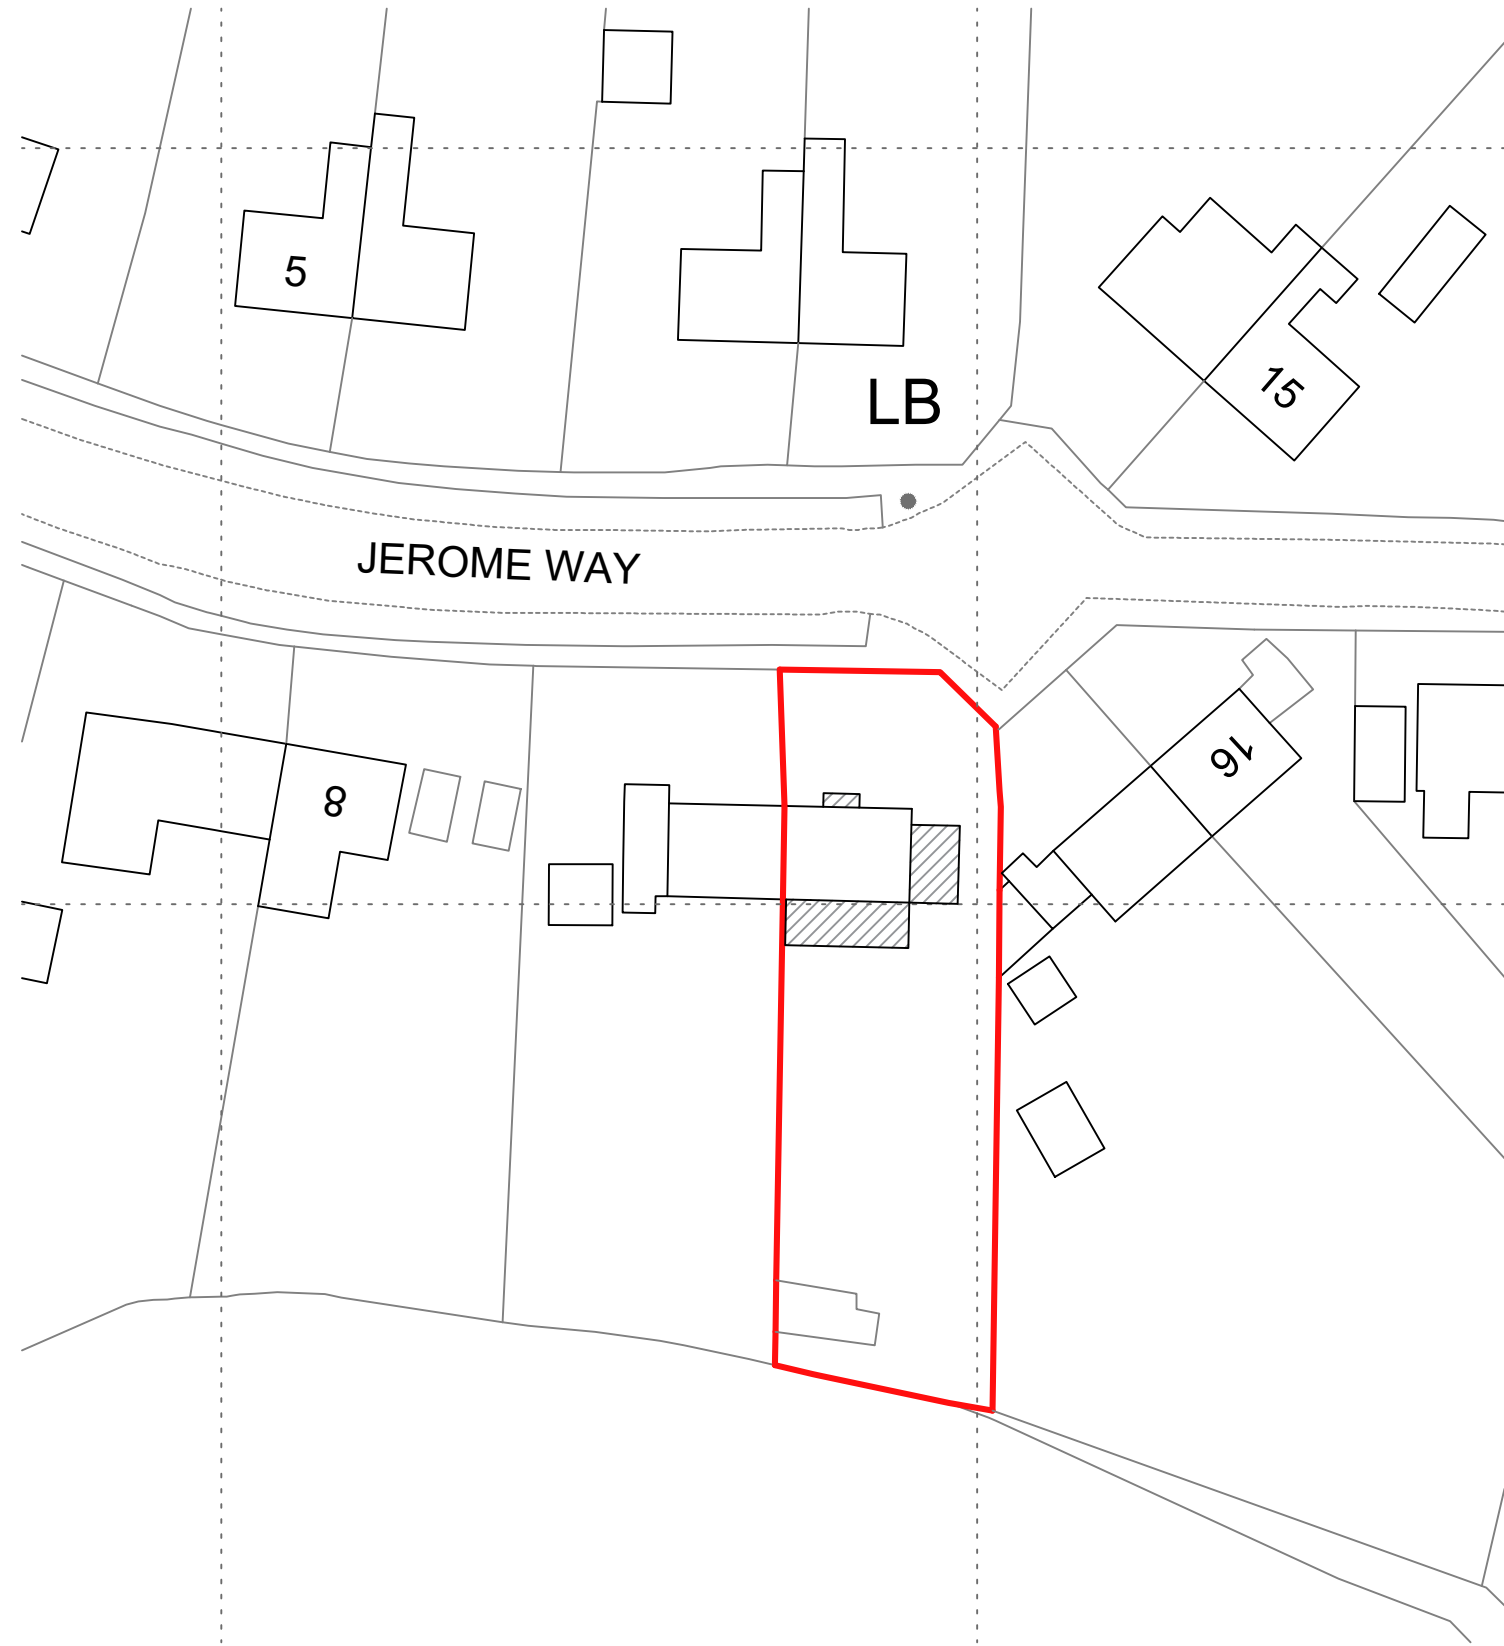

LOCATION PLAN  
SCALE 1:1250

BLOCK PLAN  
SCALE 1:500

PROJECT:	12 Jerome Way Shipston-on-Cherwell KIDLINGTON OX5 1JT	DRAWING TITLE	BLOCK AND LOCATION PLANS	CREATIVE DESIGN AND STRUCTURE	HENSON HOUSE NEWTOWN ROAD HENLEY-ON-THAMES RG9 1HG Tel 01491 411922	DRAWING NO.	30222-07	REV.	A
						DRAWN: ED	SCALE: AS STATED		
							DATE: FEB 2023		