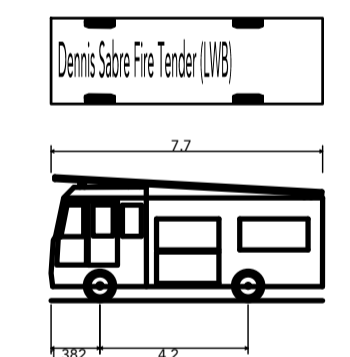

REVISIONS:

LEGEND

Dennis Sabre Fire Tender (LWB)	7.700m
Overall Length	2.430m
Overall Width	3.512m
Overall Body Height	0.397m
Min Body Ground Clearance	2.380m
Track Width	5.0s
Lock to lock time	7.400m
Kerb to Kerb Turning Radius	

KEY PLAN @ 1:500  
0 5 10 15[m]

FIRE ACCESS LAYOUT

SCALE: 1:200 @ A1  
0 5 10 15[m]

DATE: JULY 2020  
DRAWN: DGK

DRAWING TITLE: FIRE ACCESS LAYOUT  
DRAWING NO: 0521-PH8A-BC-116

THE OLD BREWERY, LODWAY, PILL, BRISTOL BS20 0DH  
t:01275 813380 f:01275 813381 e:admin@focusdp.com