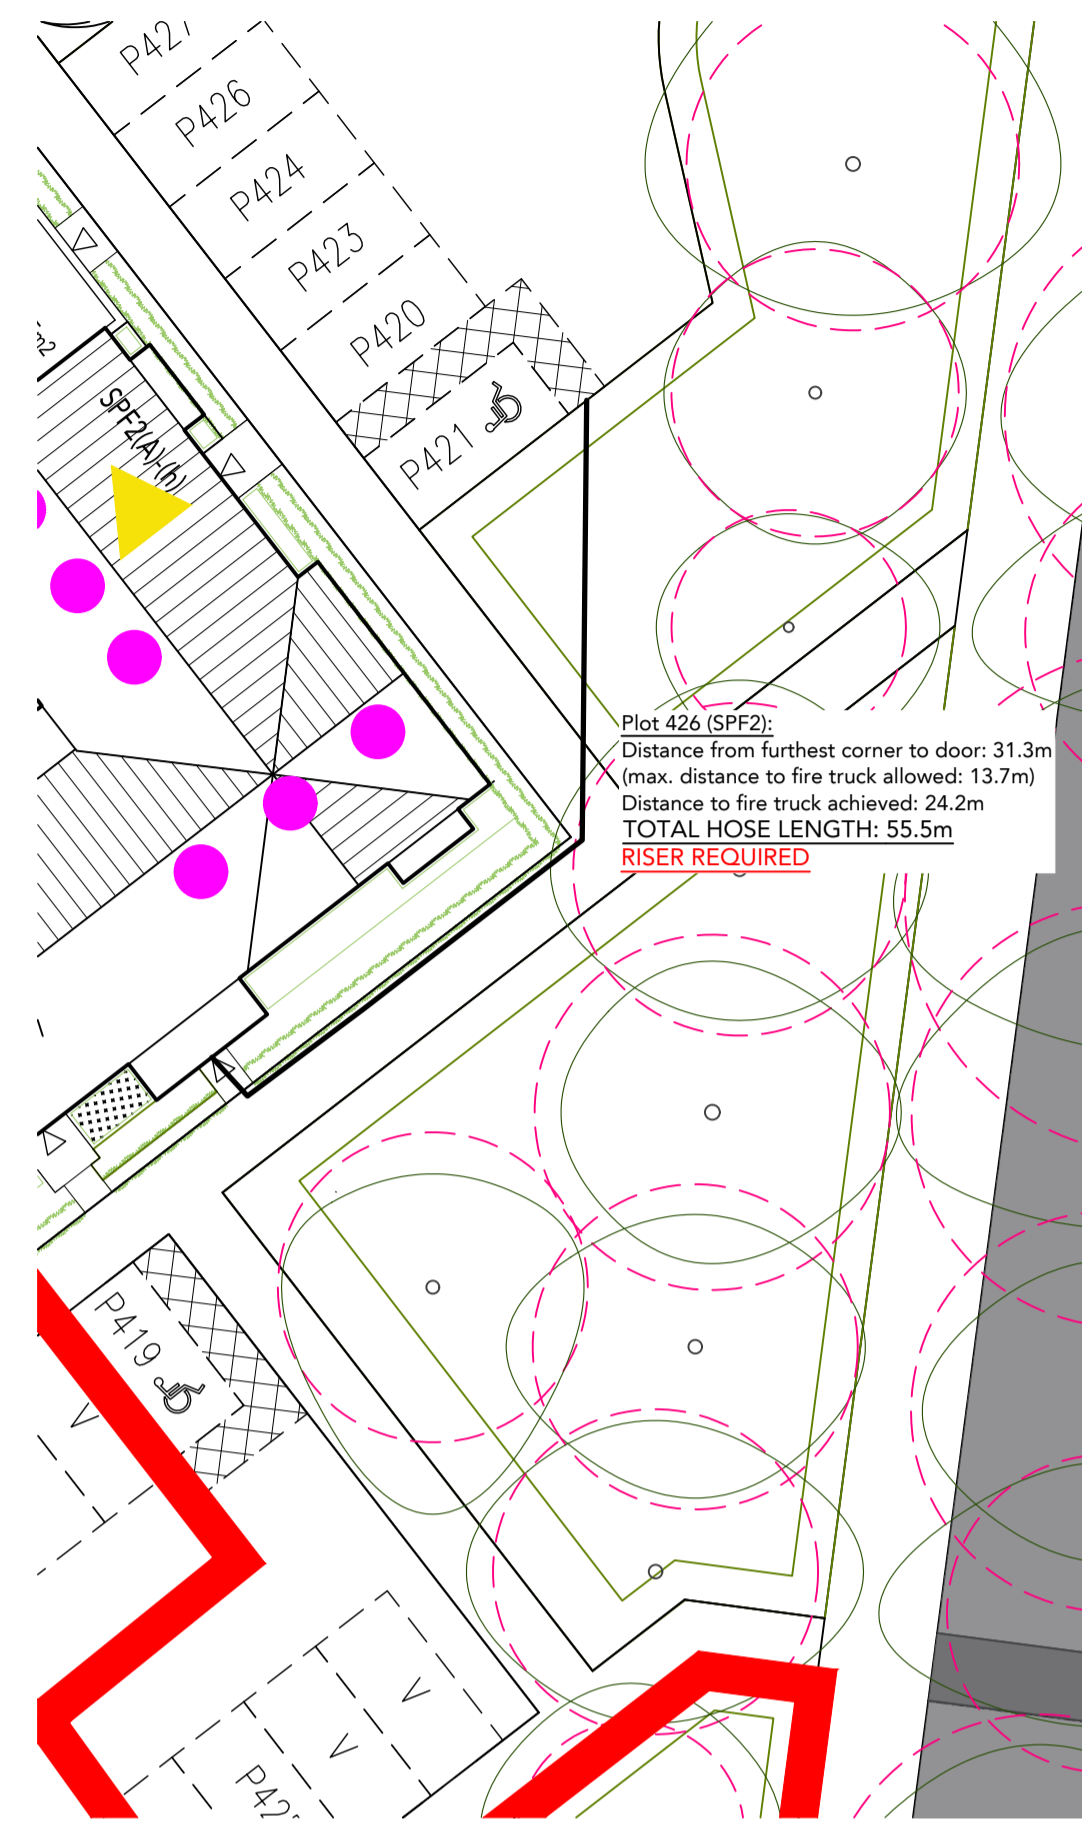

REVISIONS:

LEGEND

Dennis Sabre Fire Tender (LWB)	7.700m
Overall Length	2.430m
Overall Width	3.512m
Overall Body Height	0.397m
Min Body Ground Clearance	2.380m
Track Width	5.0s
Lock to lock time	7.400m
Kerb to Kerb Turning Radius	

KEY PLAN @ 1:500  
0 5 10 15[m]

FIRE ACCESS LAYOUT

SCALE: 1:200 @ A1  
0 5 10 15[m]

DATE: JULY 2020  
DRAWN: DGK

DRAWING TITLE: FIRE ACCESS LAYOUT  
DRAWING NO: 0521-PH8A-BC-116

THE OLD BREWERY, LODWAY, PILL, BRISTOL BS20 0DH  
t:01275 813380 f:01275 813381 e:admin@focusdp.com