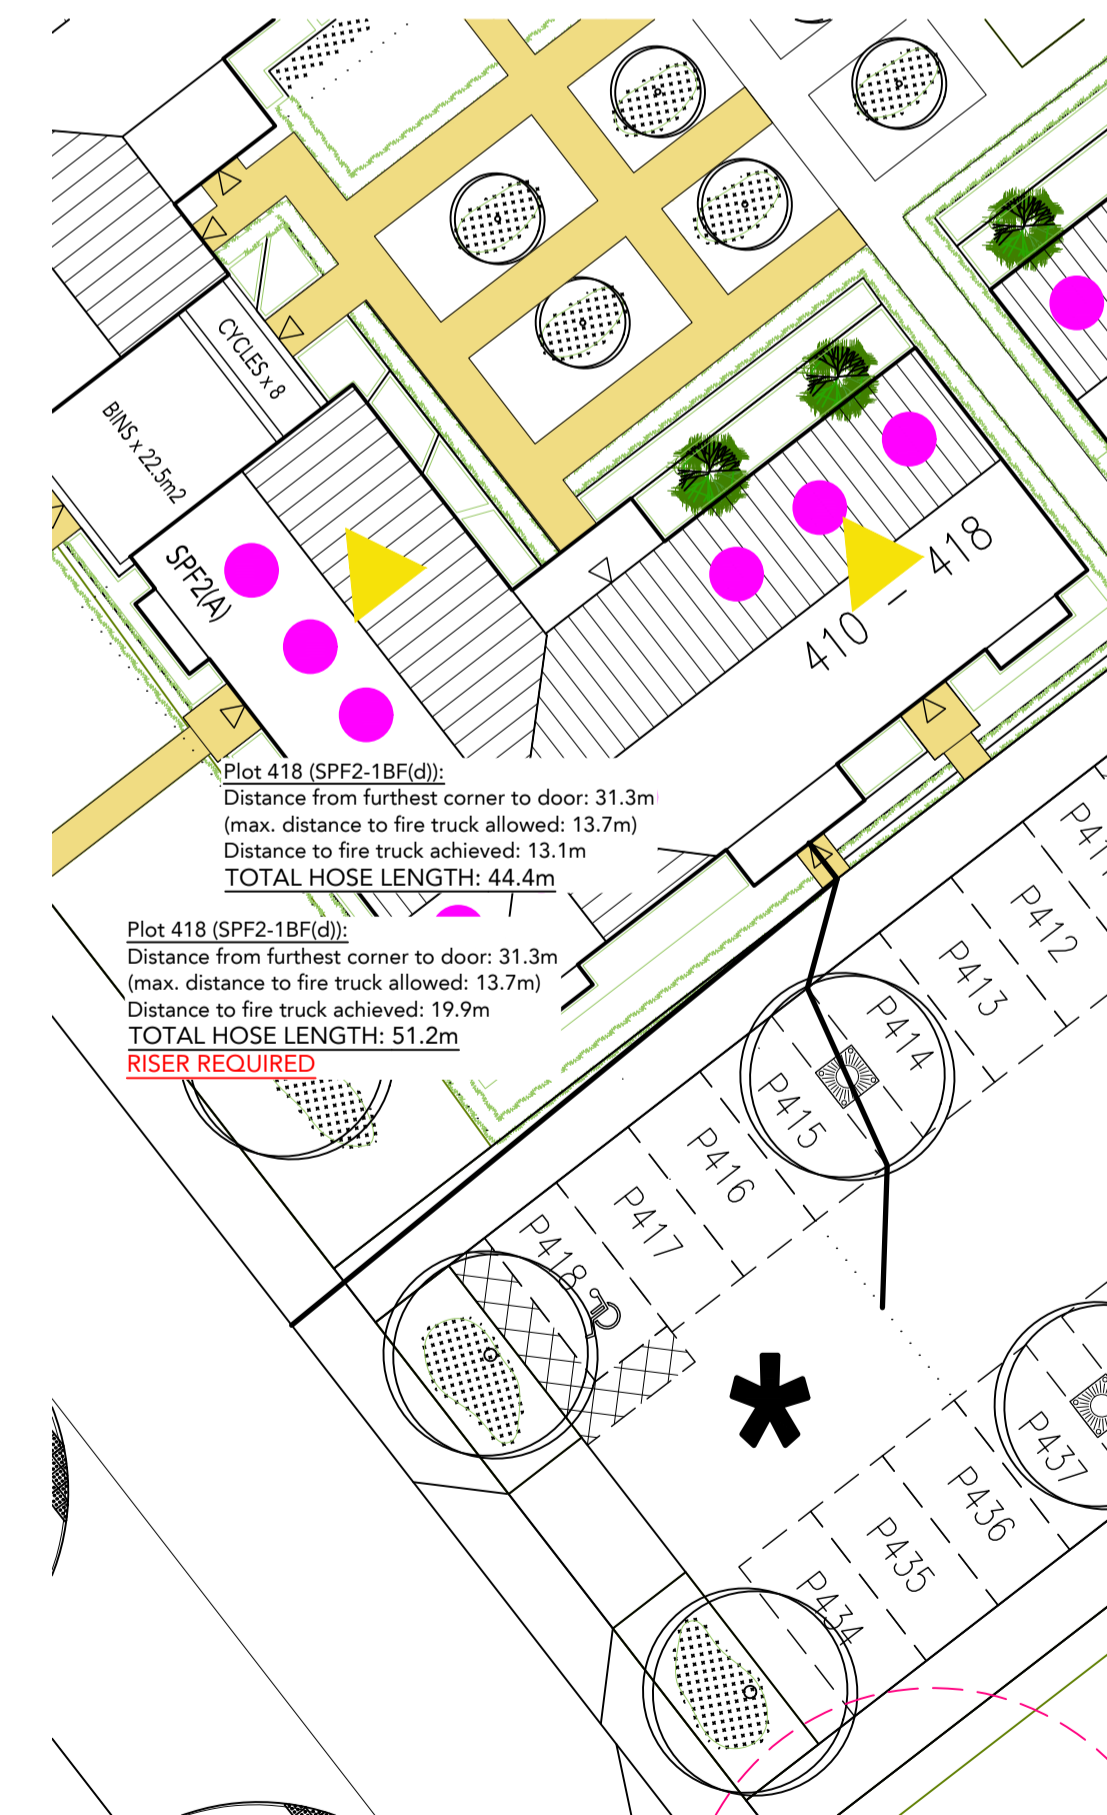

REVISIONS:

LEGEND

Dennis Sabre Fire Tender (LWB)	7.700m
Overall Length	2.430m
Overall Width	3.512m
Overall Body Height	0.397m
Min Body Ground Clearance	2.380m
Track Width	5.0s
Lock to lock time	7.400m
Kerb to Kerb Turning Radius	

KEY PLAN @ 1:500  
0 5 10 15[m]

FIRE ACCESS LAYOUT

SCALE: 1:200 @ A1  
0 5 10 15[m]

DATE: JULY 2020  
DRAWN: DGK

DRAWING TITLE: FIRE ACCESS LAYOUT  
DRAWING NO: 0521-PH8A-BC-116

THE OLD BREWERY, LODWAY, PILL, BRISTOL BS20 0DH  
t:01275 813380 f:01275 813381 e:admin@focusdp.com