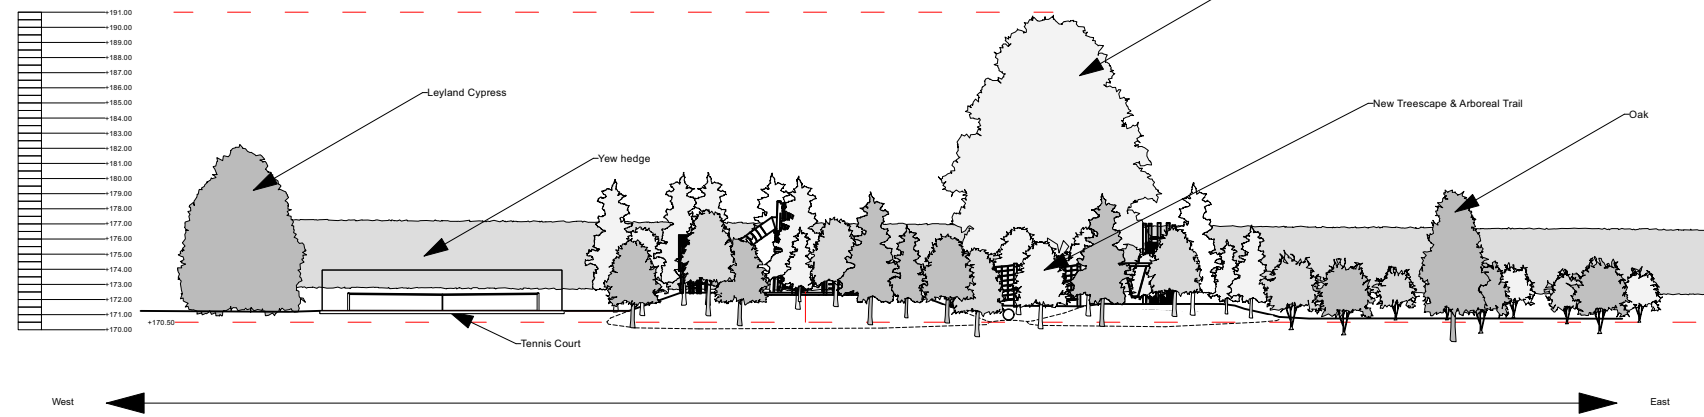

Notes.

Drawing No. SBPK-WTEL-0001

Revision No. A

Date. 14th March 2023

SCALE 1:500@A3

General Notes

All dimensions must be checked on site and not scaled from this drawing.
This Drawing may need to be read in conjunction with other drawings from Hendy Curzon and/or other consultants drawings.
Discrepancies must be directly reported to Hendy Curzon.

Existing Landscape - Elevation view to North

Proposed Landscape - Elevation view to North

Existing Landscape - Elevation view to West

Proposed Landscape - Elevation view to West