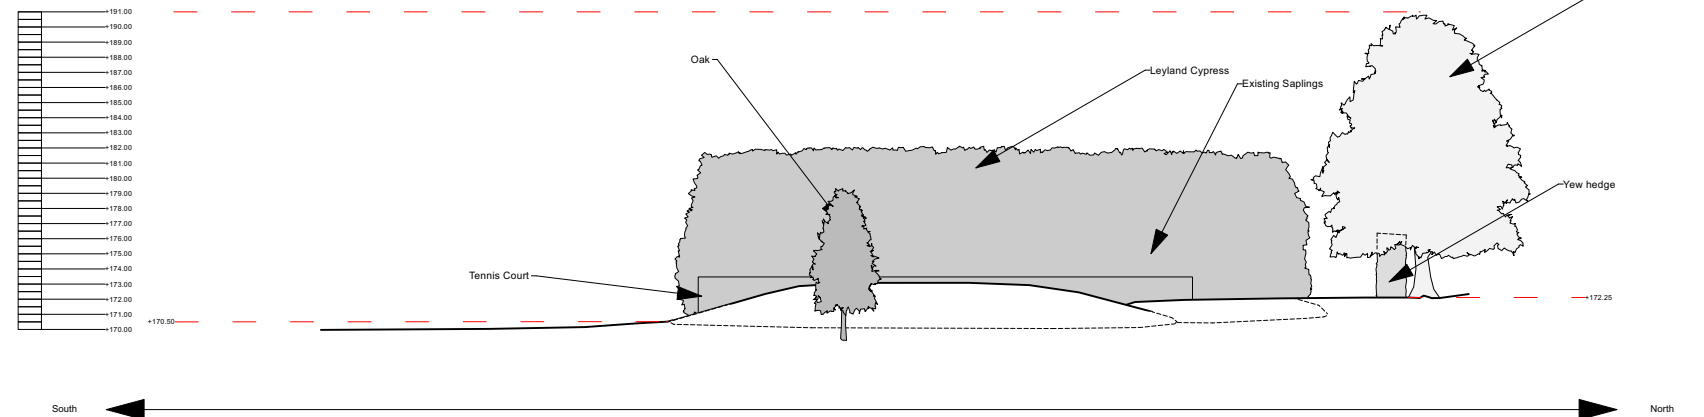

Notes.

Drawing No. SBPK-WTEL-0001

Revision No. A

Date. 14th March 2023

SCALE 1:500@A3

General Notes

All dimensions must be checked on site and not scaled from this drawing.
This Drawing may need to be read in conjunction with other drawings from Hendy Curzon and/or other consultants drawings.
Discrepancies must be directly reported to Hendy Curzon.

Existing Landscape - Elevation view to North

Proposed Landscape - Elevation view to North

Existing Landscape - Elevation view to West

Proposed Landscape - Elevation view to West