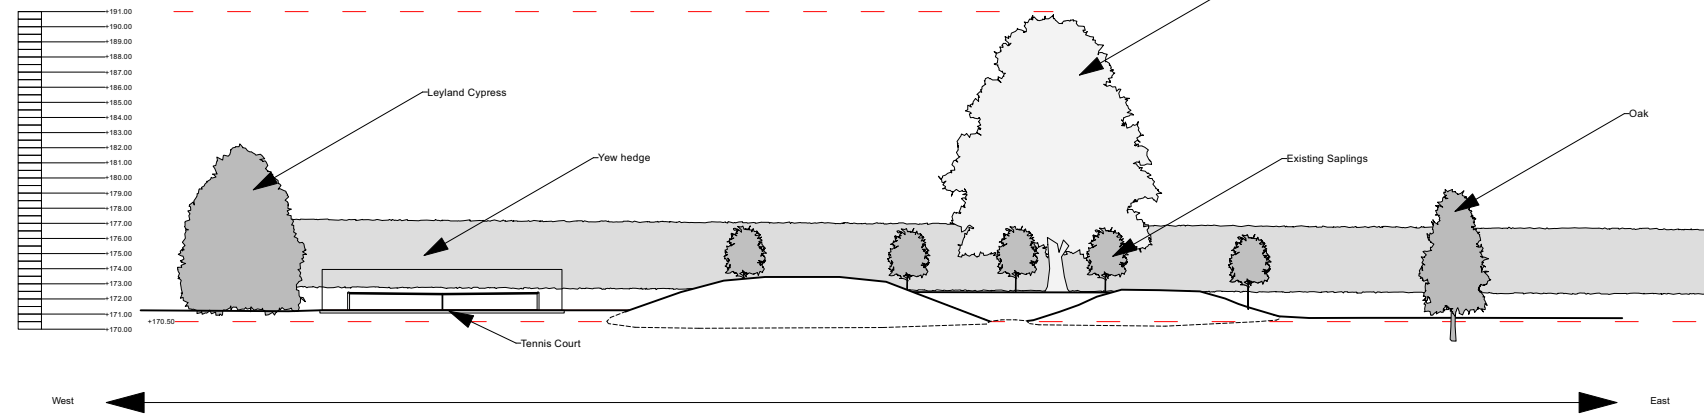

Notes.

Drawing No. SBPK-WTEL-0001

Revision No. A

Date. 14th March 2023

SCALE 1:500@A3

General Notes

All dimensions must be checked on site and not scaled from this drawing.
This Drawing may need to be read in conjunction with other drawings from Hendy Curzon and/or other consultants drawings.
Discrepancies must be directly reported to Hendy Curzon.

Existing Landscape - Elevation view to North

Proposed Landscape - Elevation view to North

Existing Landscape - Elevation view to West

Proposed Landscape - Elevation view to West