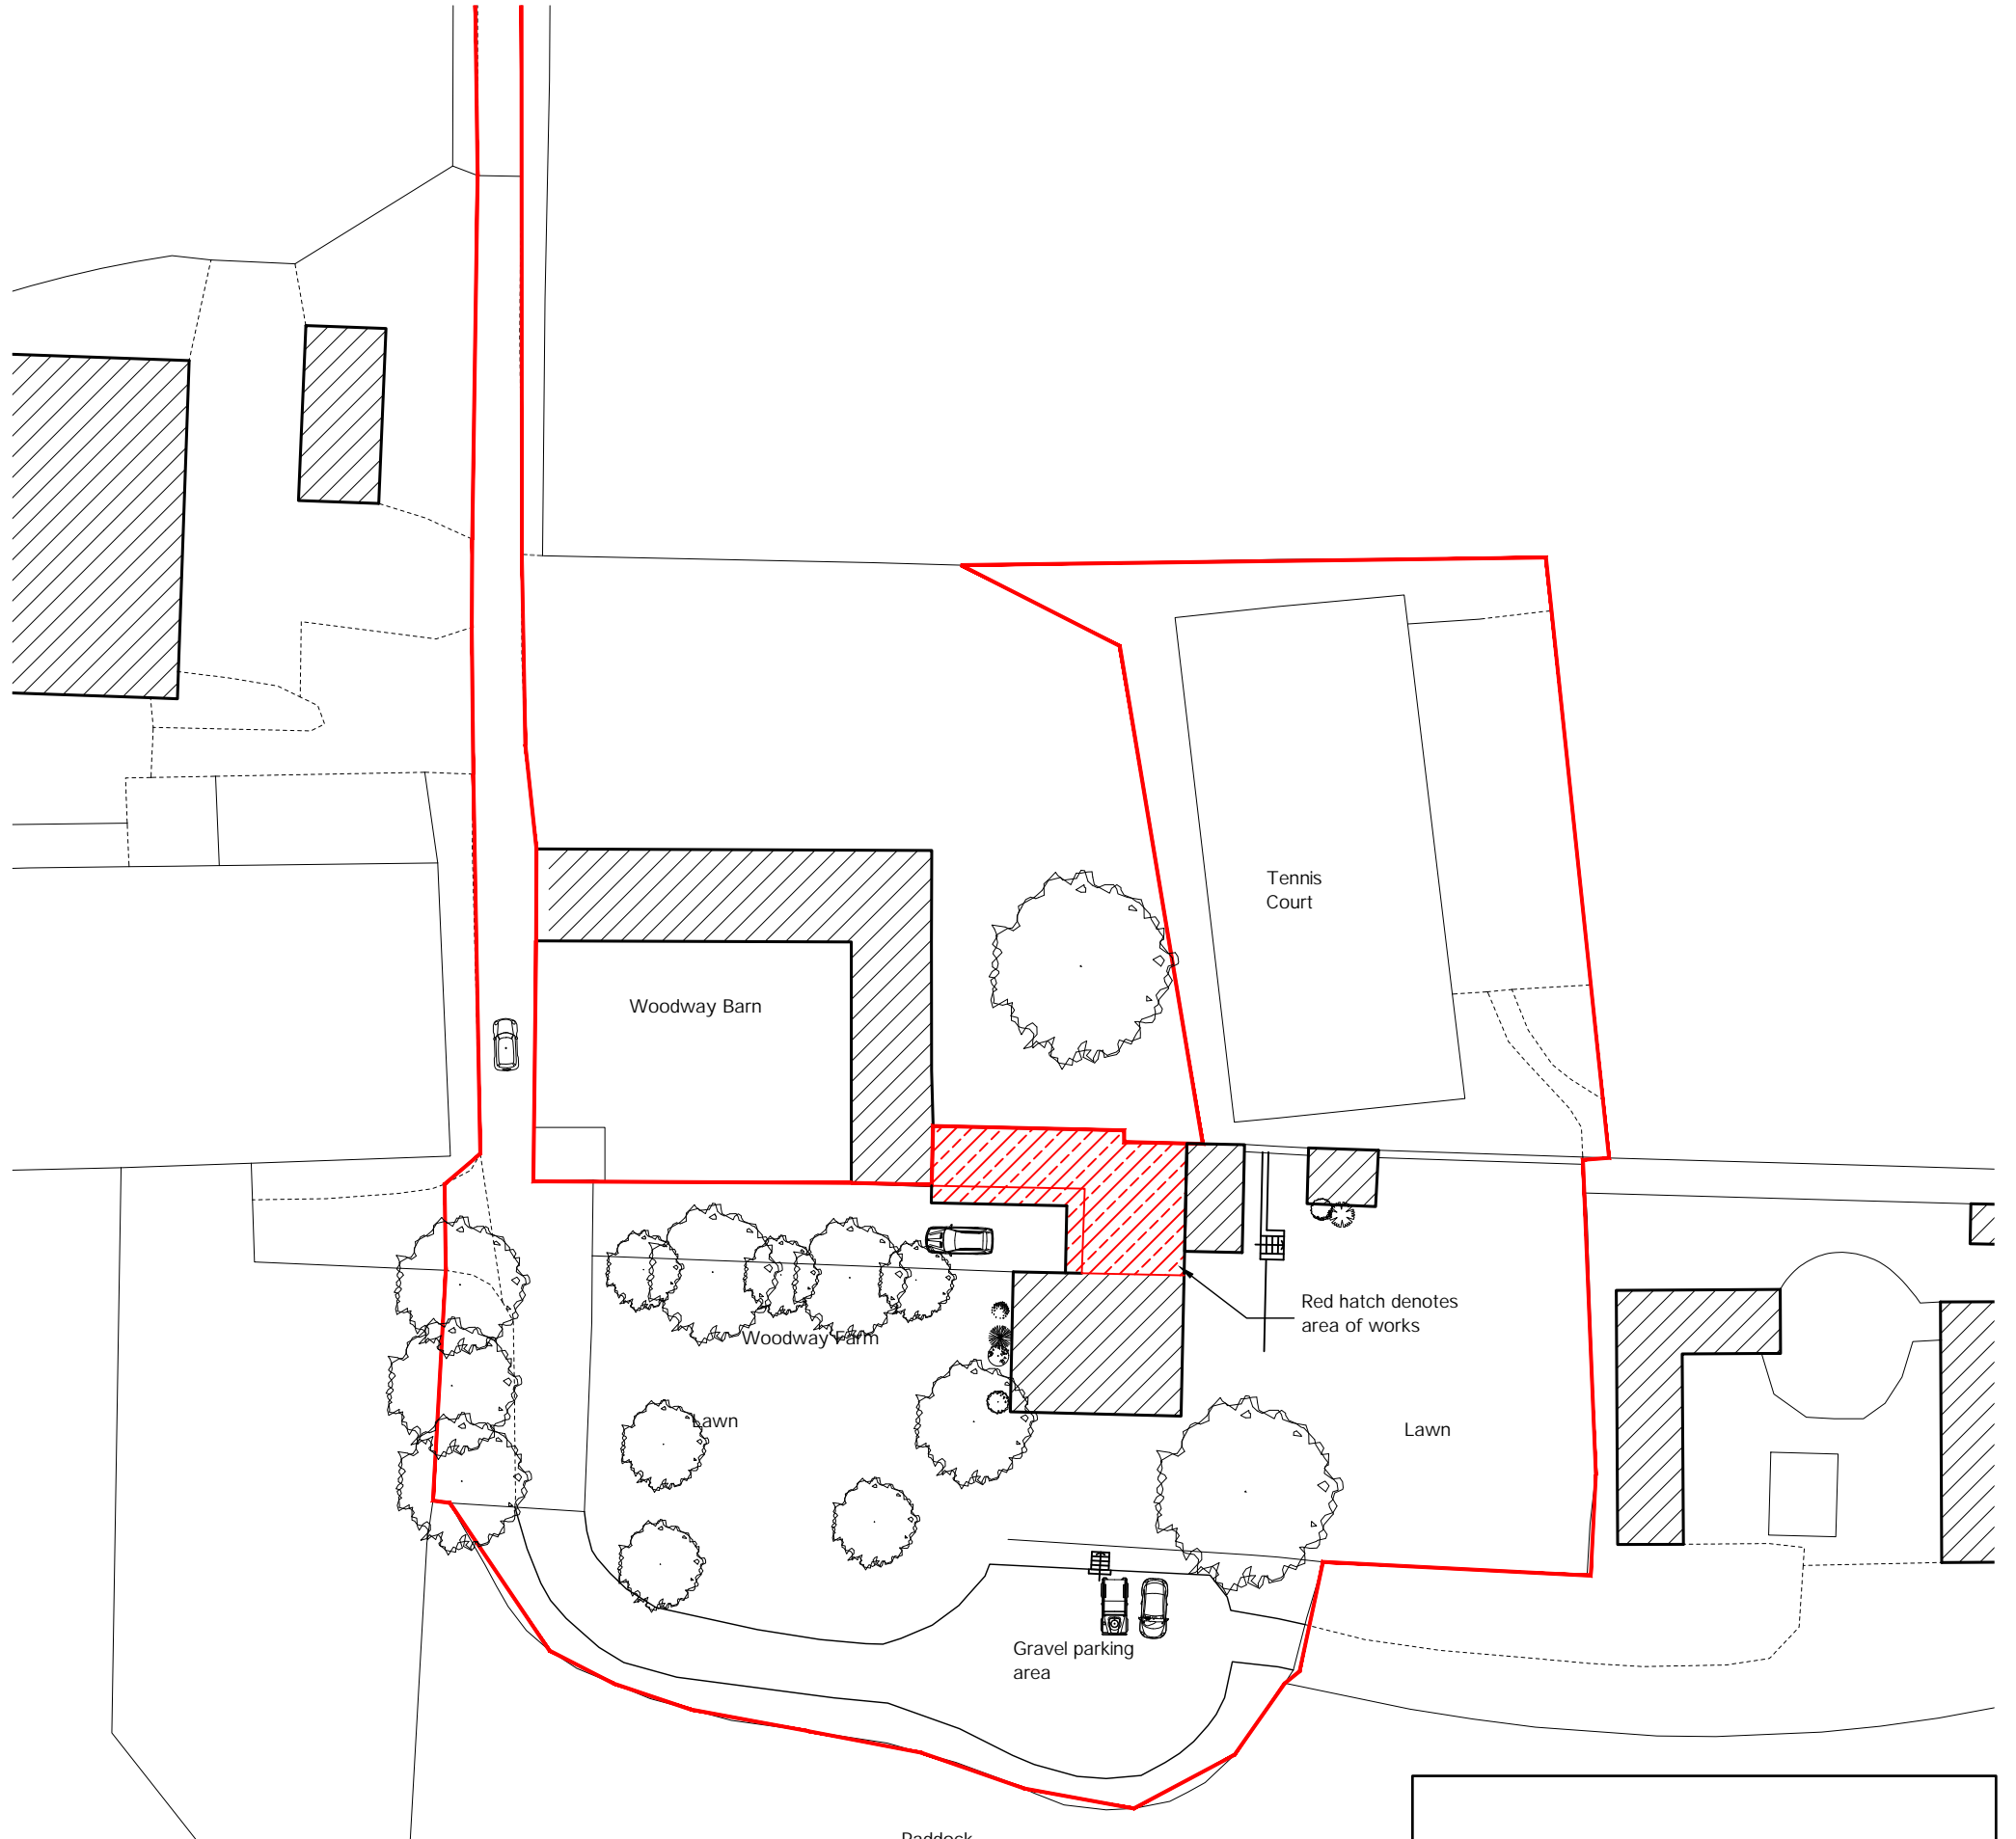

THIS DRAWING IS THE COPYRIGHT OF GUY ROBERTS ARCHITECT AND MAY NOT BE AMENDED, COPIED OR REPRODUCED WITHOUT WRITTEN PERMISSION. NO LIABILITY WILL BE ACCEPTED FOR AMENDMENTS MADE BY OTHER PERSONS.
DO NOT SCALE OFF THE DRAWINGS.

Woodway Farm
Woodway Road
Sibford Ferris
OX15 5DA

PROPOSED:
SITE PLAN

GUY ROBERTS R.I.B.A.
2 THE CROSSING COTTAGES
74 NETHERCOTE ROAD
TACKLEY
OXON. OX5 3AT
T: 07971 970 311
E: info@guyr.co.uk

scale	date	drawn by
1:500@A3	08.12.22	GR
project	dwg. no.	rev.
2241	PA 102	

PLANNING