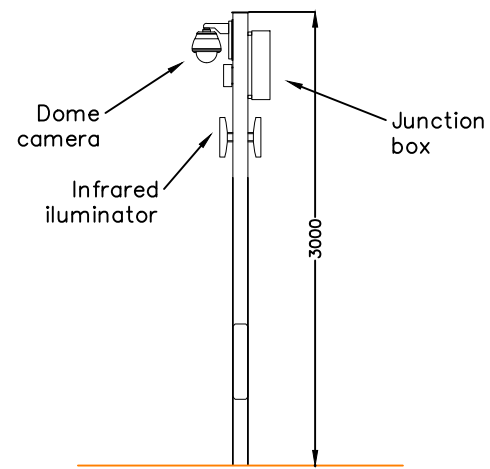

Timber post & wire fence

CCTV pole

Access track cross section

REVISIONS:  
- Initial design

NOTES:  
-

TITLE:  
Fence, Track & CCTV

REV: A

FILENAME: Fence & CCTV details.dwg