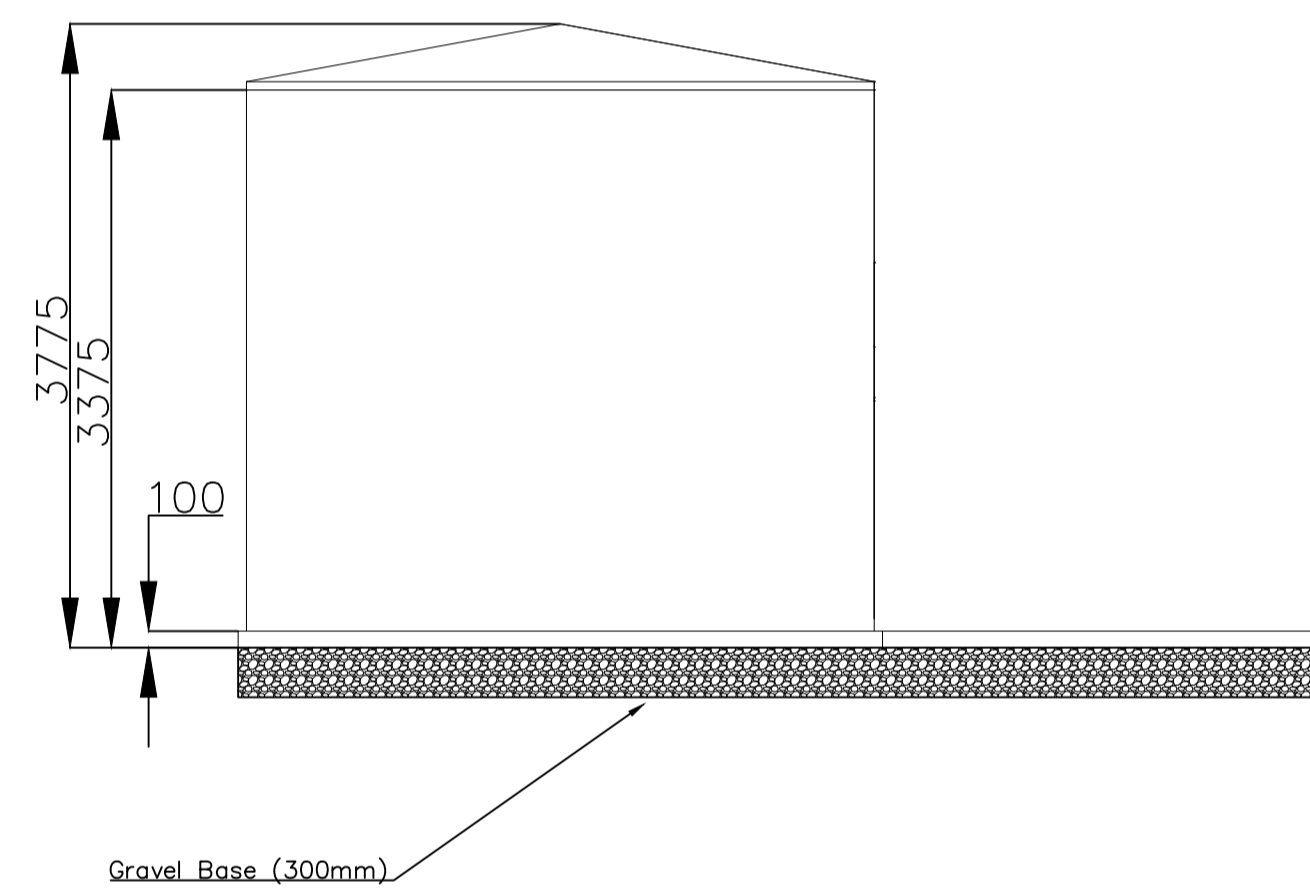

REVISIONS:
- Initial design

SCALE A1 @ 1:100

TITLE:
DNO Building Details

REV: A

FILENAME: DNO_building.dwg