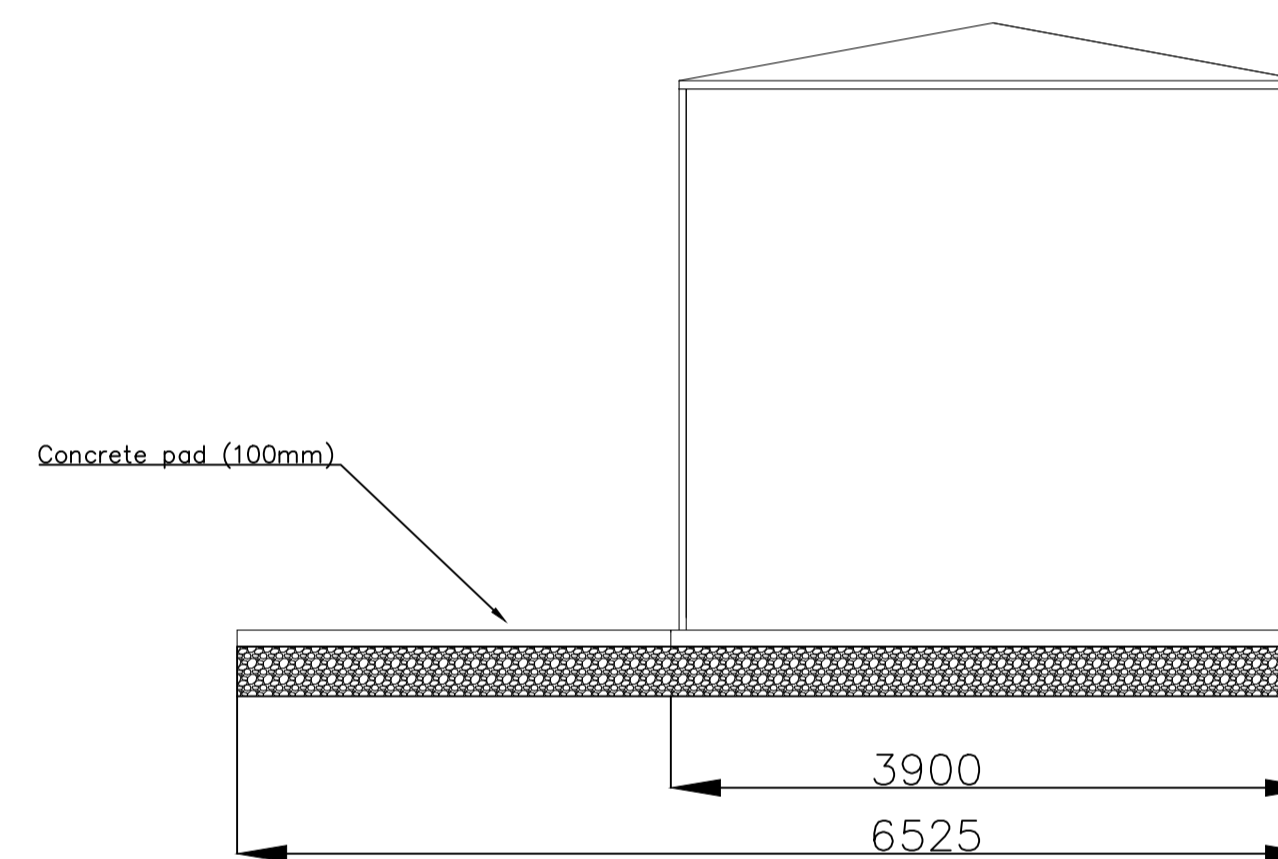

REVISIONS:
- Initial design

SCALE A1 @ 1:100

TITLE:
DNO Building Details

REV: A

FILENAME: DNO_building.dwg