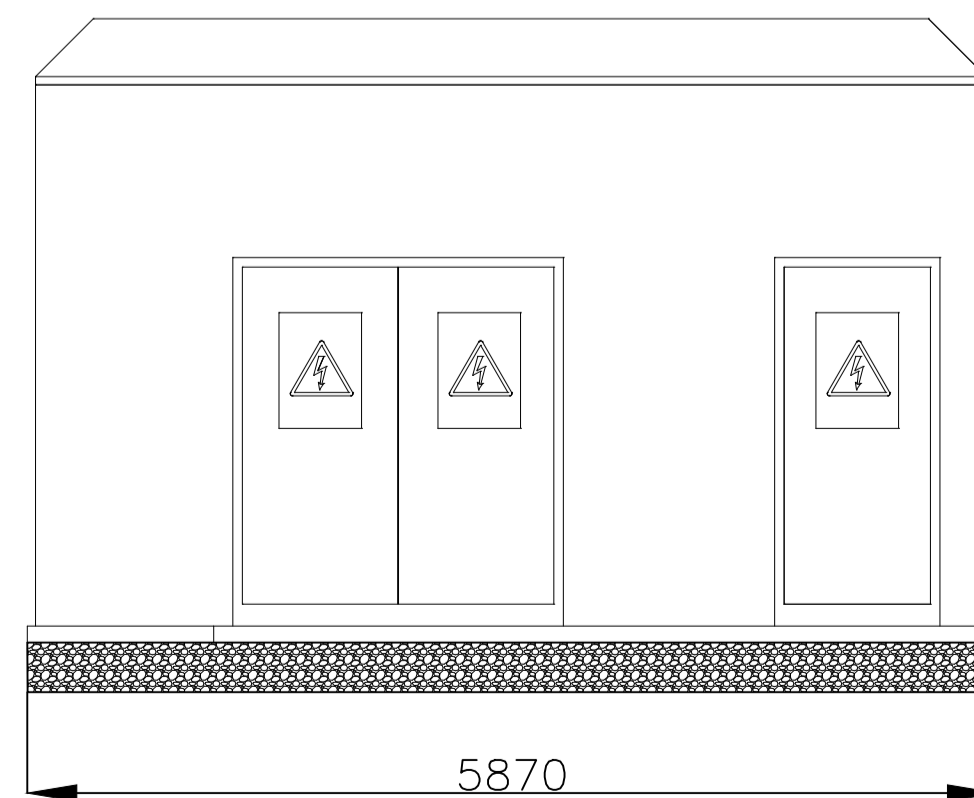

REVISIONS:
- Initial design

SCALE A1 @ 1:100

TITLE:
DNO Building Details

REV: A

FILENAME: DNO_building.dwg