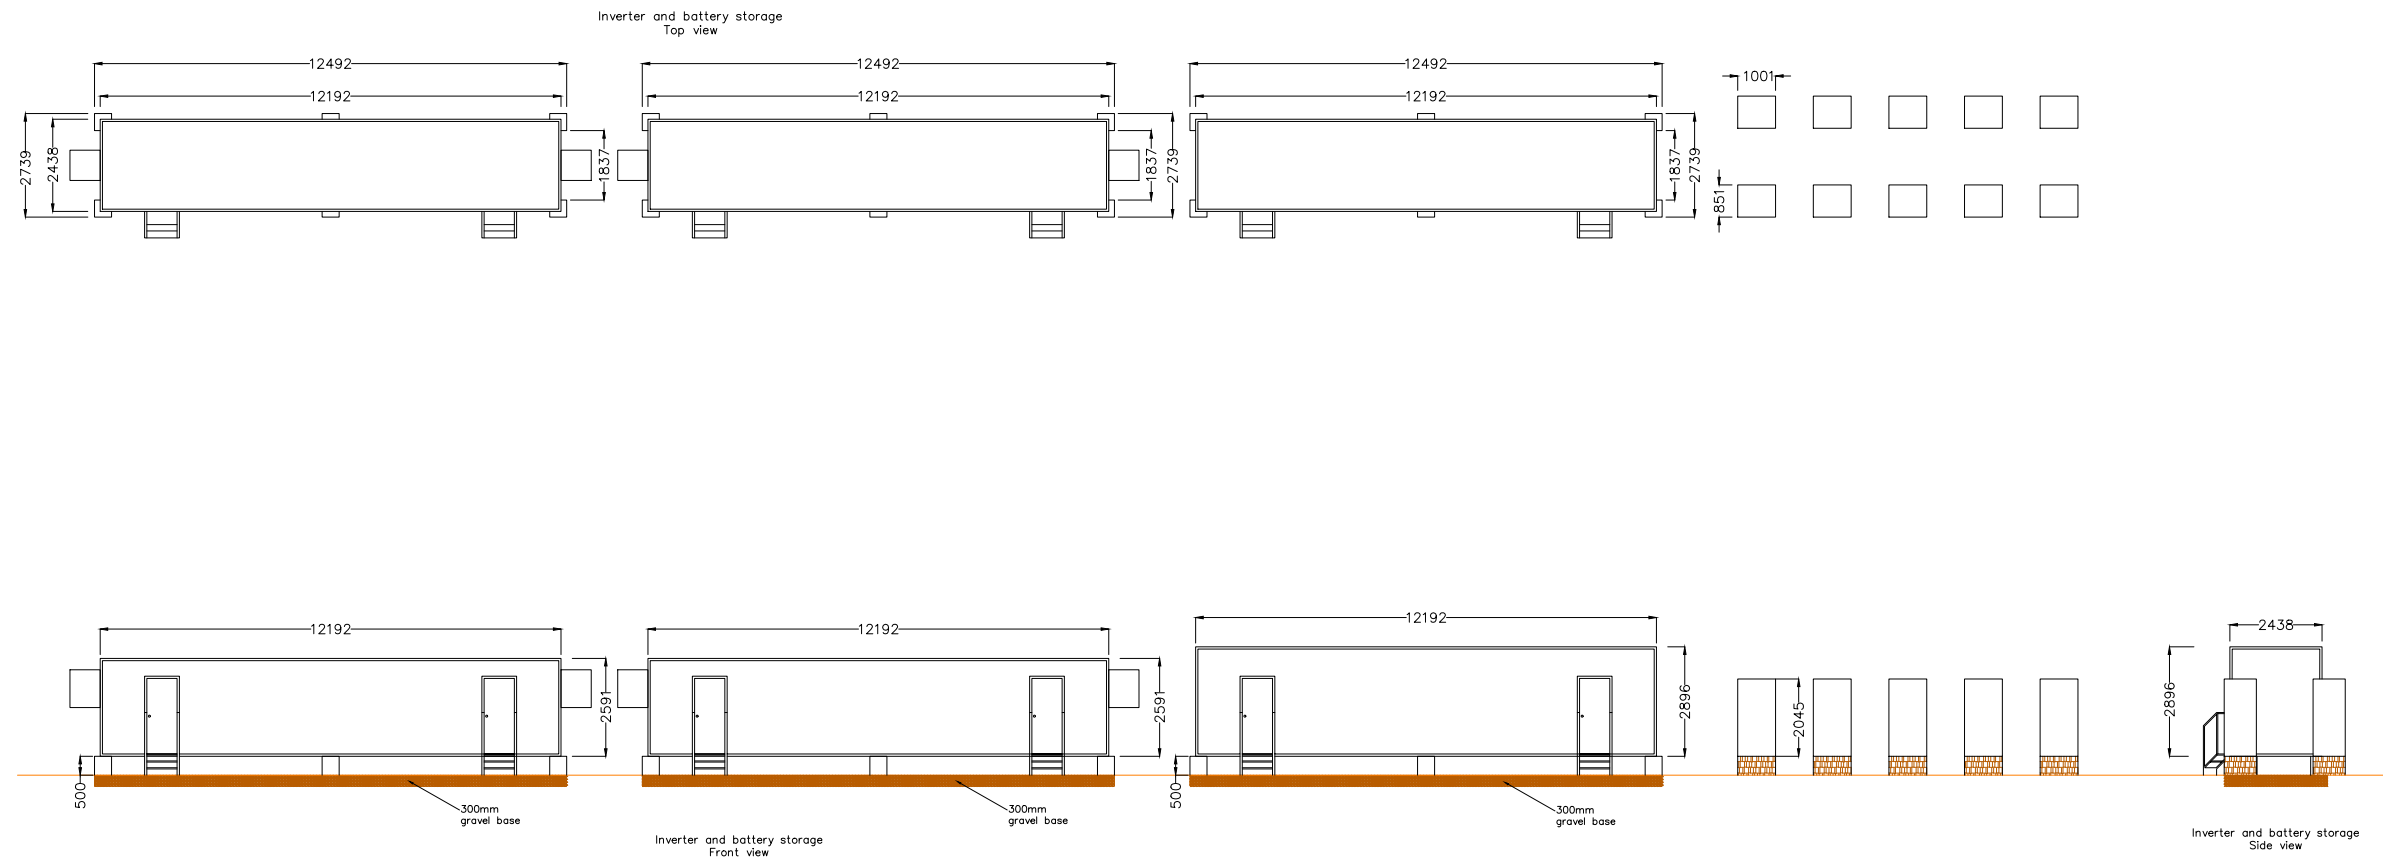

REVISIONS:  
 - Initial design

NOTES:  
 -

TITLE:  
 Typical battery stations  
 ancillary drawing  
 REV:  
 FILENAME: Typical battery station.dwg