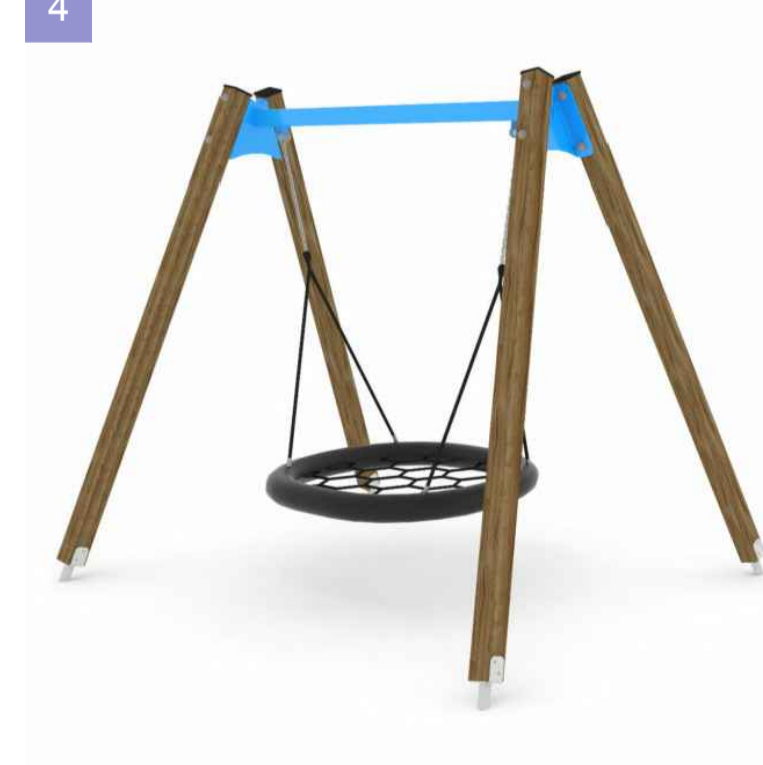

Vinci Play
Puck Spinner
PVL9042-A-PT

Vinci Play
Timber Seesaw
PVR5002-A-PT

Vinci Play
Timber Swing
PVR1218-B-PT

Vinci Play
Timber Swings, 1 x Cradle, 1 x Flat
PVR1233-B-S

Vinci Play
Timber Basic Tower
PVR1041-A-S

Vinci Play
Whirl Roundabout
PVL6002-A-WL

Broxap
Medway Seat
BX14 4026

Broxap
Derby E Slimline Litter Bin
BX45 2596-E-90

Revision			
A	Site redesigned due to new budget	AW	17.10.18
B	Site redesigned to client's comments	PL	21.11.18
C	Site redesigned to client's comments	AW	26.04.19
D	Site redesigned with new kit	AG	31.05.19
E	Surfacing amendment around single gate	AM	01.07.19

- A** Signage to be secured at the entrance in to the play space, detail TBA
- B** Premium grade turf to area within fence line
- C** Mounding works up to 0.5m height created using spoil generated on site. Additional suitable fill and topsoil by others if required.
- D** Grass matting 'ecosmart' surfacing provides a safer surface for the play equipment whilst preventing wear. This will include a shockpad where fall heights are 1.8m high or greater.
- E** Rubber bonded eco mulch, colour TBC, laid over 50mm MOT type 1 with edges cut into turf - depth of 40mm to relate to the appropriate free fall heights
- F** 'No Dogs' paving slab, to be laid at site entrances
- G** Play Spec 1m High galvanised and powdercoated Black Bowtop Fencing
- H** Single leaf hydraulic Pro-Safe self closing pedestrian access gate 1.2m wide in red for partially sighted users
- I** Double leaf combination maintenance gate 3m wide c/w hydraulic Pro-Safe self closer on one leaf in red for partially sighted users
- J** Softworks by others
- K** Main pathways by others
- L** Existing tree to remain