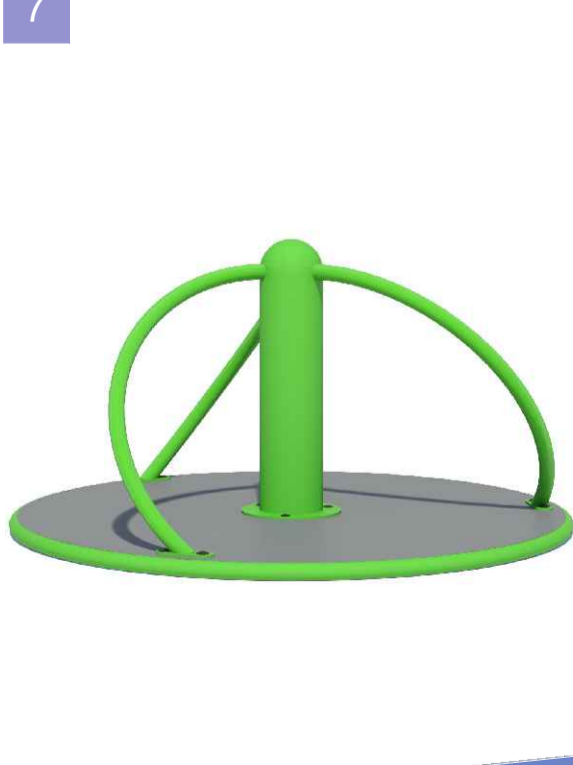

Vinci Play
Puck Spinner
PVL9042-A-PT

Vinci Play
Timber Seesaw
PVR5002-A-PT

Vinci Play
Timber Swing
PVR1218-B-PT

Vinci Play
Timber Swings, 1 x Cradle, 1 x Flat
PVR1233-B-S

Vinci Play
Timber Basic Tower
PVR1041-A-S

Vinci Play
Whirl Roundabout
PVL6002-A-WL

Broxap
Medway Seat
BX14 4026

Broxap
Derby E Slimline Litter Bin
BX45 2596-E-90

Revision			
A	Site redesigned due to new budget	AW	17.10.18
B	Site redesigned to client's comments	PL	21.11.18
C	Site redesigned to client's comments	AW	26.04.19
D	Site redesigned with new kit	AG	31.05.19
E	Surfacing amendment around single gate	AM	01.07.19

- A** Signage to be secured at the entrance in to the play space, detail TBA
- B** Premium grade turf to area within fence line
- C** Mounding works up to 0.5m height created using spoil generated on site. Additional suitable fill and topsoil by others if required.
- D** Grass matting 'ecosmart' surfacing provides a safer surface for the play equipment whilst preventing wear. This will include a shockpad where fall heights are 1.8m high or greater.
- E** Rubber bonded eco mulch, colour TBC, laid over 50mm MOT type 1 with edges cut into turf - depth of 40mm to relate to the appropriate free fall heights
- F** 'No Dogs' paving slab, to be laid at site entrances
- G** Play Spec 1m High galvanised and powdercoated Black Bowtop Fencing
- H** Single leaf hydraulic Pro-Safe self closing pedestrian access gate 1.2m wide in red for partially sighted users
- I** Double leaf combination maintenance gate 3m wide c/w hydraulic Pro-Safe self closer on one leaf in red for partially sighted users
- J** Softworks by others
- K** Main pathways by others
- L** Existing tree to remain