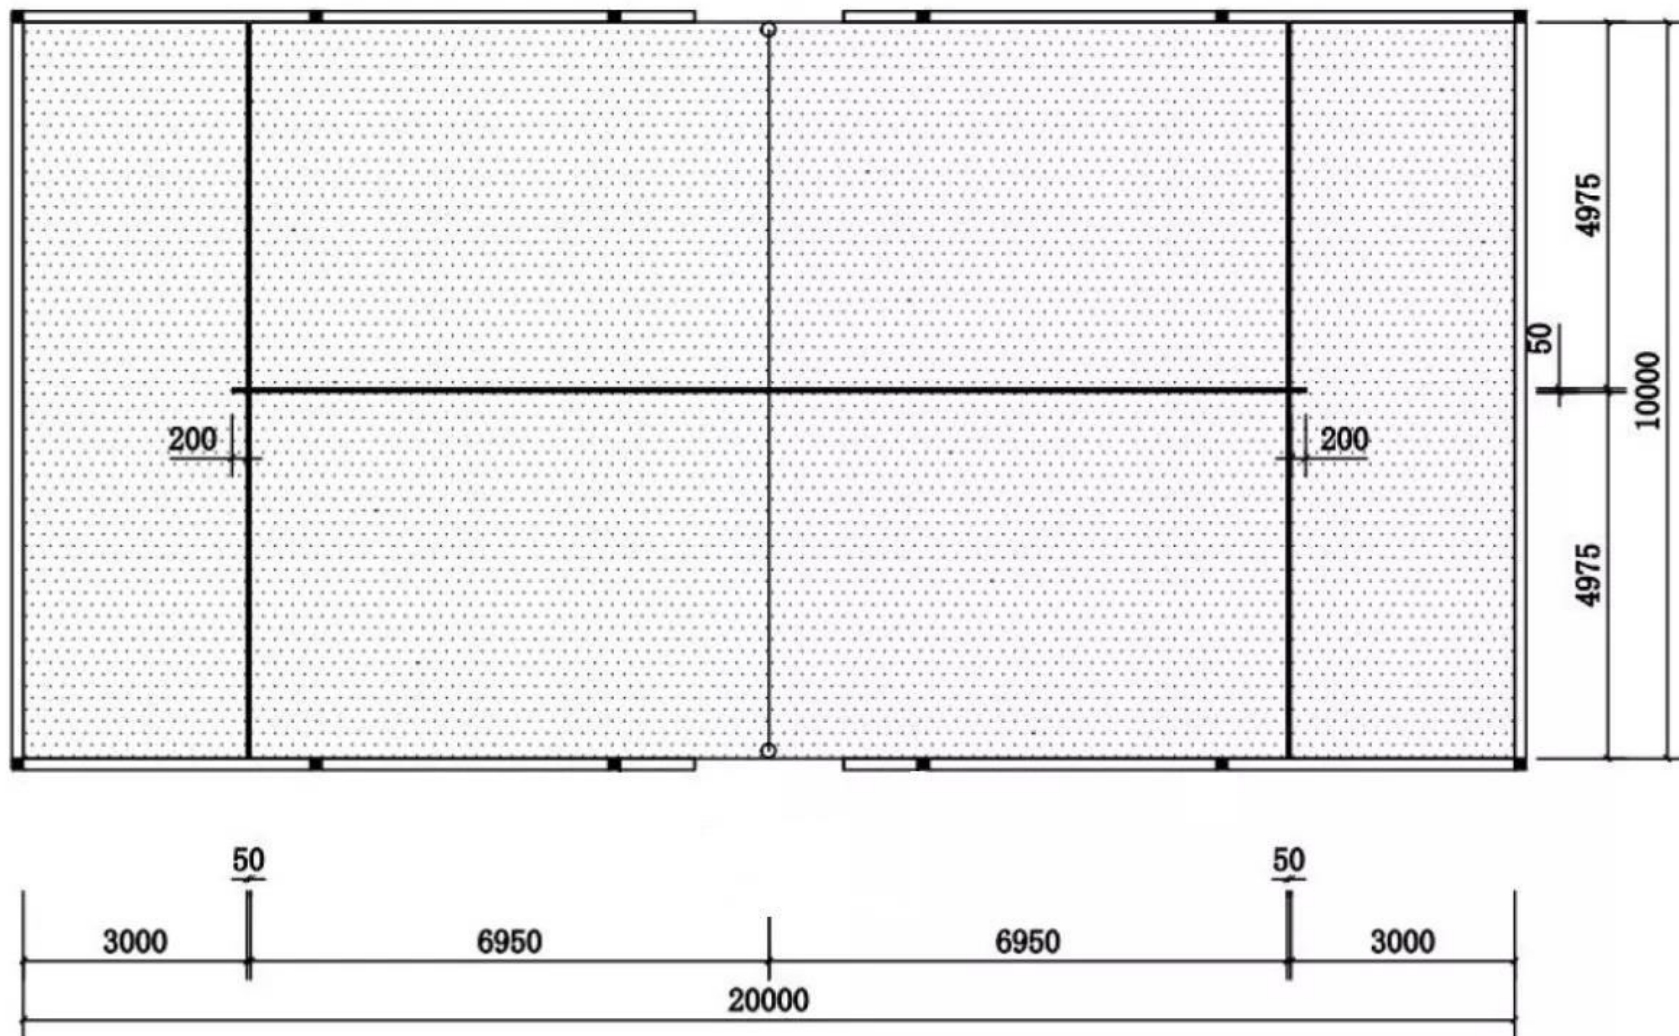

Figure 3 (ii)

Layout – Proposed Padel Tennis Court at Adderbury Hill Barn

Scale 1:100 @ A4