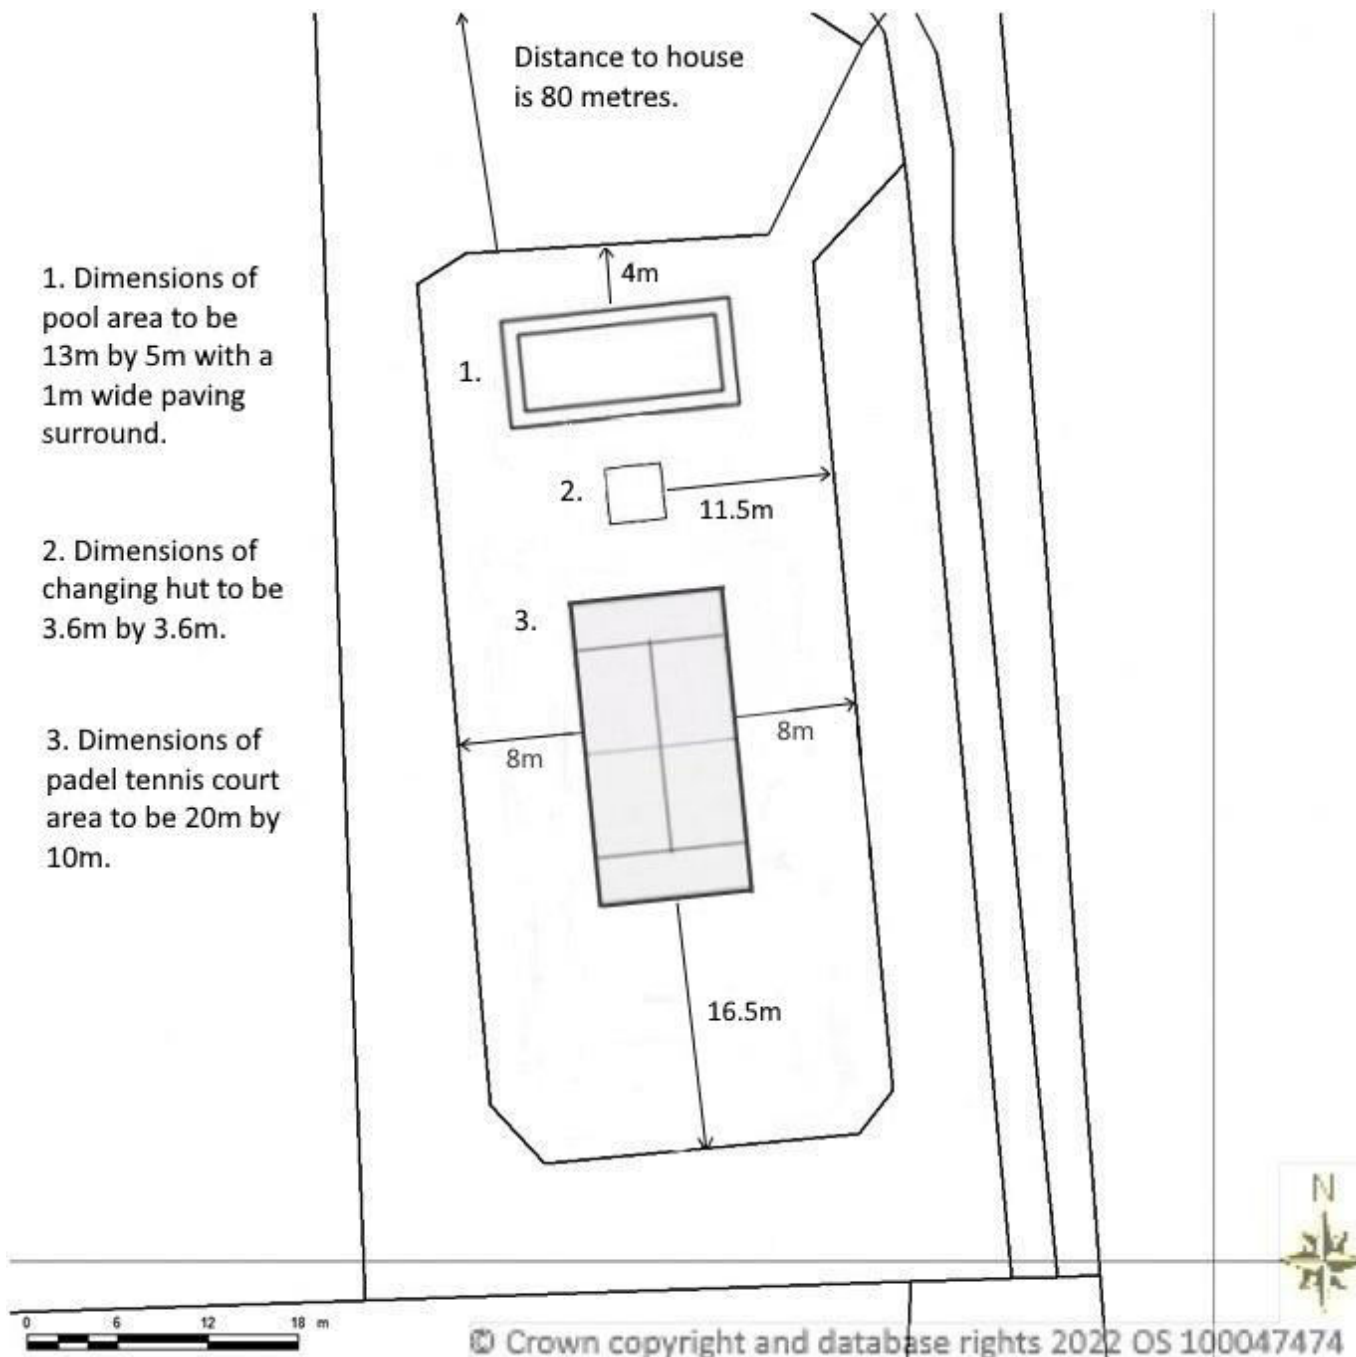

### Block Plan - Adderbury Hill Barn - Padel Tennis Court, Changing Hut and Swimming Pool.

1. Dimensions of pool area to be 13m by 5m with a 1m wide paving surround.

2. Dimensions of changing hut to be 3.6m by 3.6m.

3. Dimensions of padel tennis court area to be 20m by 10m.

SCALE 1:500 @ A4