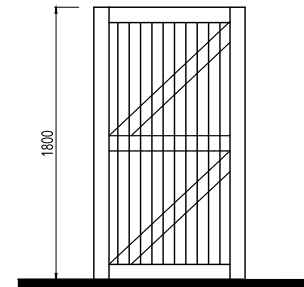

REVISION/S:

- A. 2023-07-06. Timber knee rail detail added. JHD

 1800mm High Screen Wall

 1800mm High Timber Access Gate

Close boarded fencing on arris rails
Arris rails housed into posts

 1800mm High Close Board Timber Fence

 450mm High Timber Knee Rail

NOTE:

Please Refer to Drawing no. 0778-108 Materials Layout for Details of Facing Materials

UPPER HEYFORD

EXTERNAL DETAILING

DATE : SEPTEMBER 2022

DRAWN : JHD

CHECKED : JRB

DRAWING TITLE : EXTERNAL DETAILING

DRAWING NO : 0778-106

SCALE : 1:50 @ A4  1.5 [m]

The Distillery, The Old Brewery Office Park,
7 - 11 Lodway, Pill, Bristol BS20 0DH
T. 01275 813380 E.admin@focusdp.com
www.focusdp.com