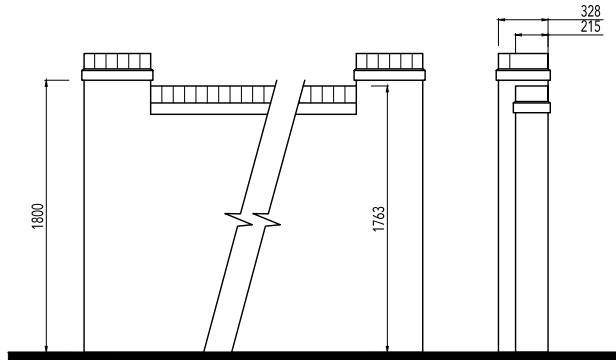

REVISION/S:

- A. 2023-07-06. Timber knee rail detail added. JHD

 1800mm High Screen Wall

 1800mm High Timber Access Gate

Close boarded fencing on arris rails
Arris rails housed into posts

 1800mm High Close Board Timber Fence

 450mm High Timber Knee Rail

NOTE:

Please Refer to Drawing no. 0778-108 Materials Layout for Details of Facing Materials

UPPER HEYFORD

EXTERNAL DETAILING

DATE : SEPTEMBER 2022

DRAWN : JHD

CHECKED : JRB

DRAWING TITLE : EXTERNAL DETAILING

DRAWING NO : 0778-106

SCALE : 1:50 @ A4  1.5 [m]

The Distillery, The Old Brewery Office Park,
7 - 11 Lodway, Pill, Bristol BS20 0DH
T. 01275 813380 E.admin@focusdp.com
www.focusdp.com