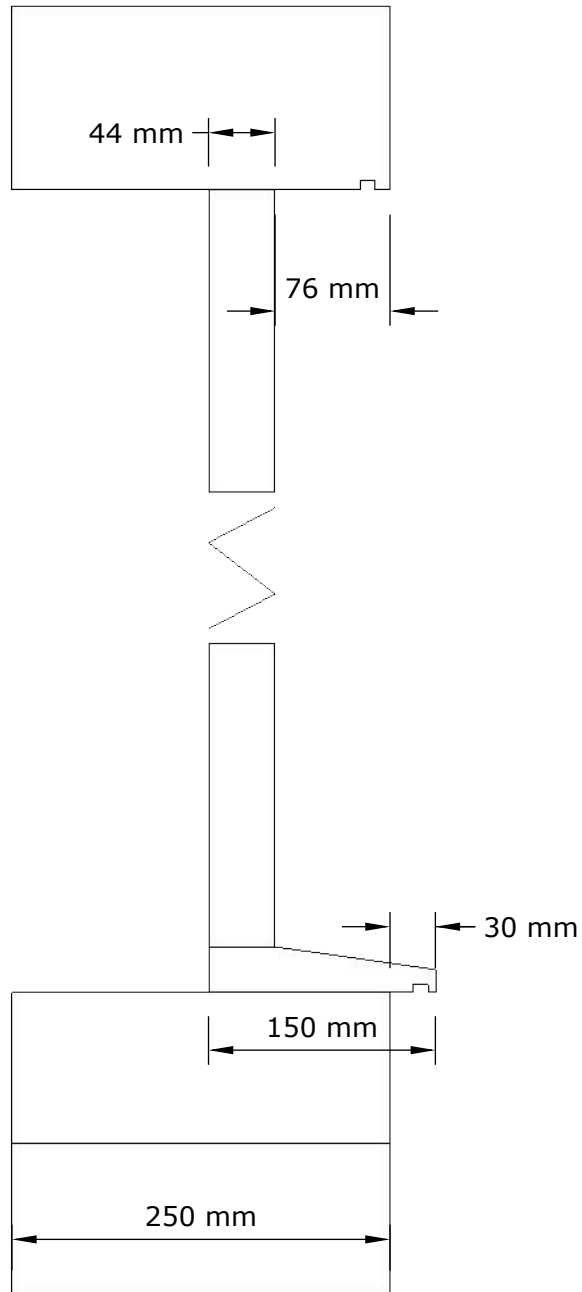

# Cill Detail (Scale 1:5)

Mawles Farm, Sibford Gower. OX15 5RW

Scale 1:5  
1mm : 5mm