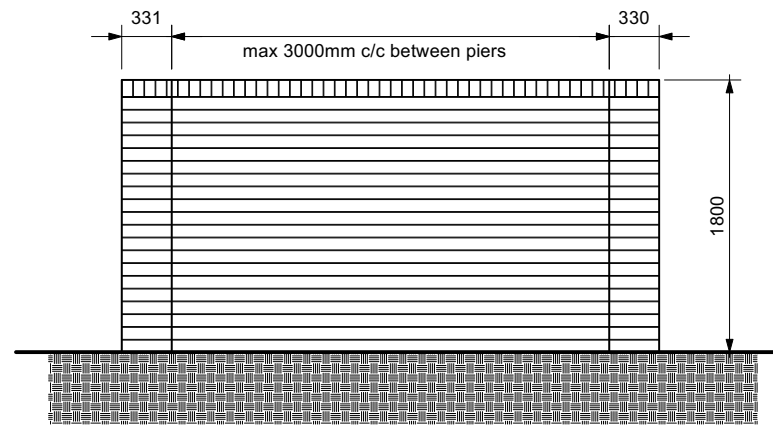

1.8m High Panel Fence

1.8m High Close Board Fence

0.3m High timber knee rail

1.8m High brick wall

1.8m High stone wall

BERRY HILL ROAD, ADDERBURY - ENCLOSURE DETAILS