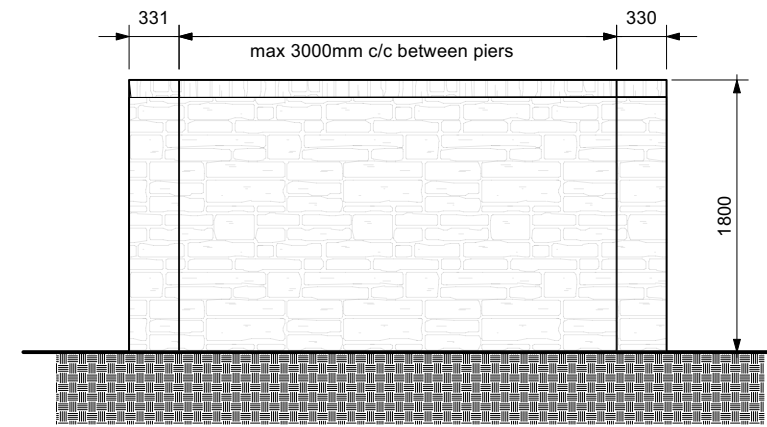

1.8m High Panel Fence

1.8m High Close Board Fence

0.3m High timber knee rail

1.8m High brick wall

1.8m High stone wall

BERRY HILL ROAD, ADDERBURY - ENCLOSURE DETAILS