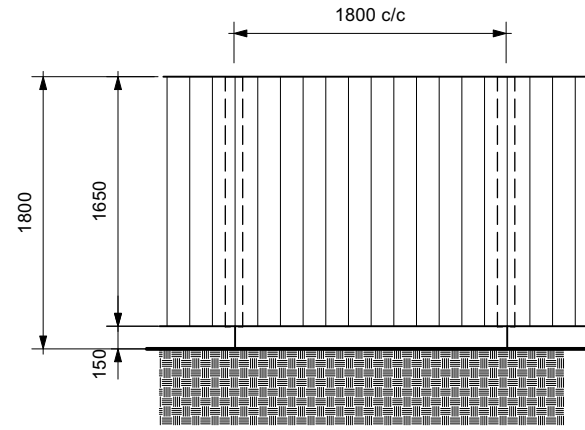

1.8m High Panel Fence

1.8m High Close Board Fence

0.3m High timber knee rail

1.8m High brick wall

1.8m High stone wall

BERRY HILL ROAD, ADDERBURY - ENCLOSURE DETAILS