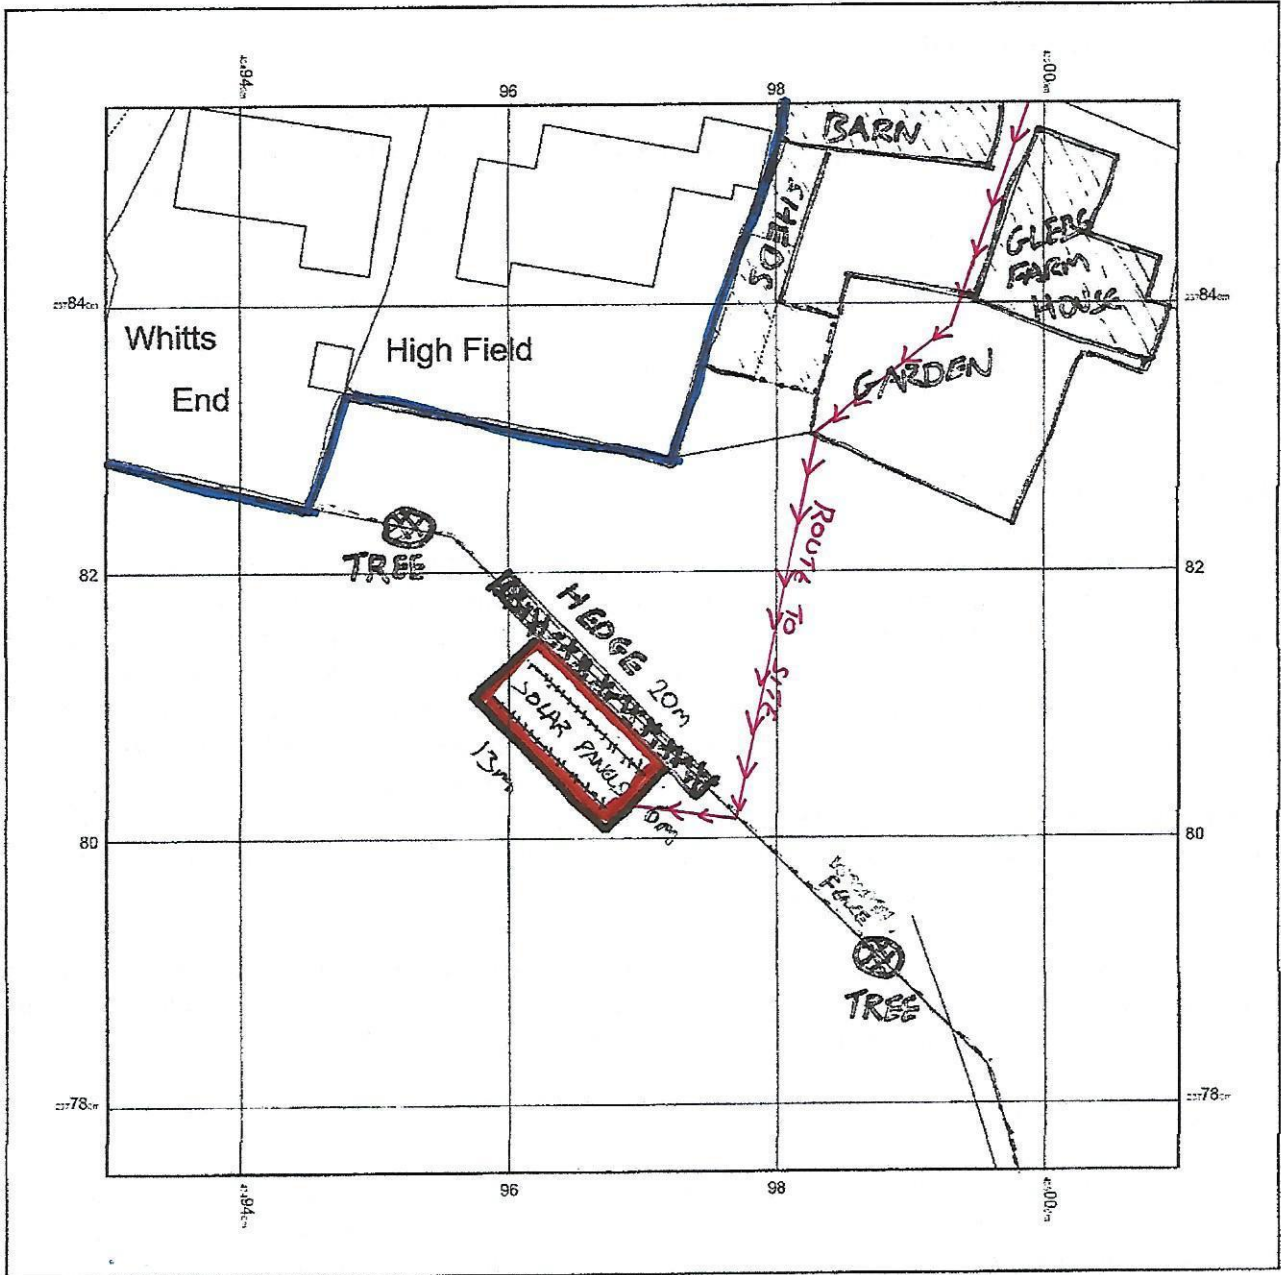

GLEBE FARM, SIBFORD GOWER, BANBURY, OX15 5RT

Supplied by: [www.ukmapcentre.com](http://www.ukmapcentre.com)  
Serial No: 245976  
Centre Coordinates: 434970,237815  
Production Date: 04/08/2022 09:56:24

© Crown copyright and database rights 2022 Ordnance Survey 100048957. The representation of road, track or path is no evidence of a boundary or right of way. The representation of features as lines is no evidence of a property boundary.

0m 1cm = 5m 25m  
Scale 1:500