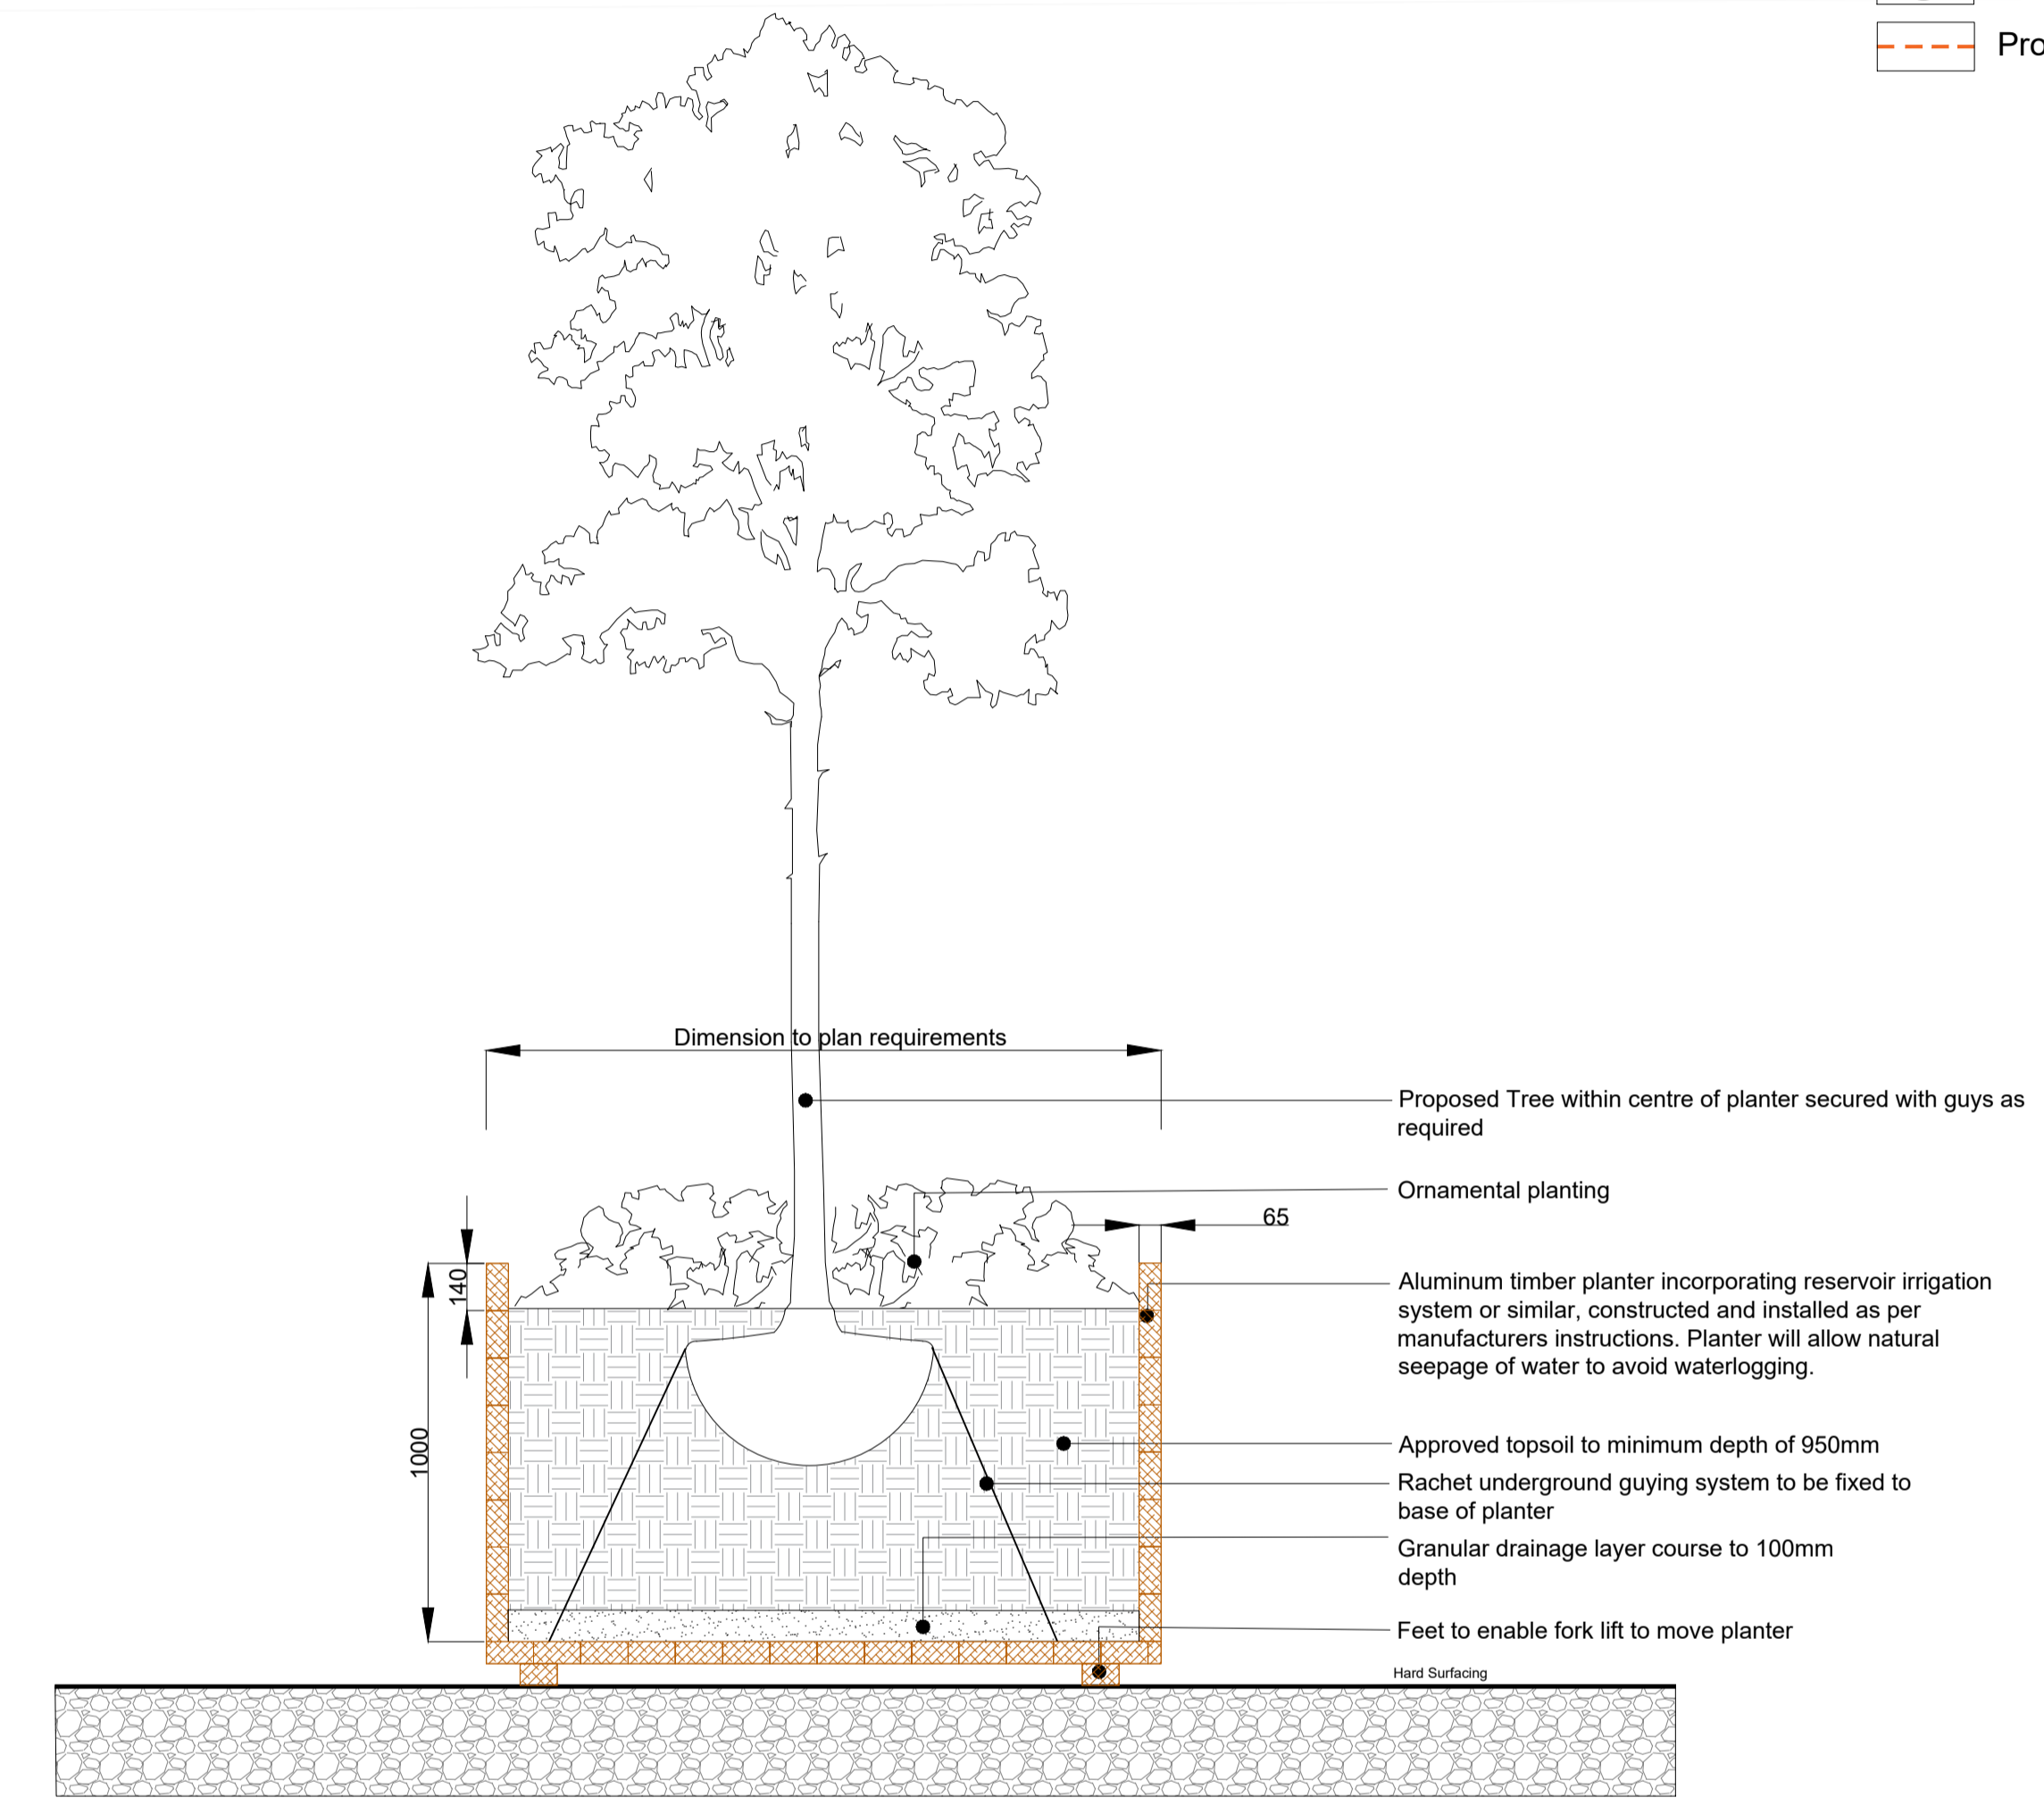

- KEY:
- Proposed Trees
  - Type 1 - Soft Landscape Tree Pit
  - Type 2 - Roadside and Footpath Tree Pit
  - Type 3 - Mound Soft Tree Pit
  - Type 4 - Planter Soft Tree Pit
  - Proposed Root Barrier

**03** Type 3 - Elevation View  
 MOUND SOFT TREE PIT 1:20

**04** Type 4 - Elevation View  
 PLANTER TREE PIT DETAIL  
 1:20