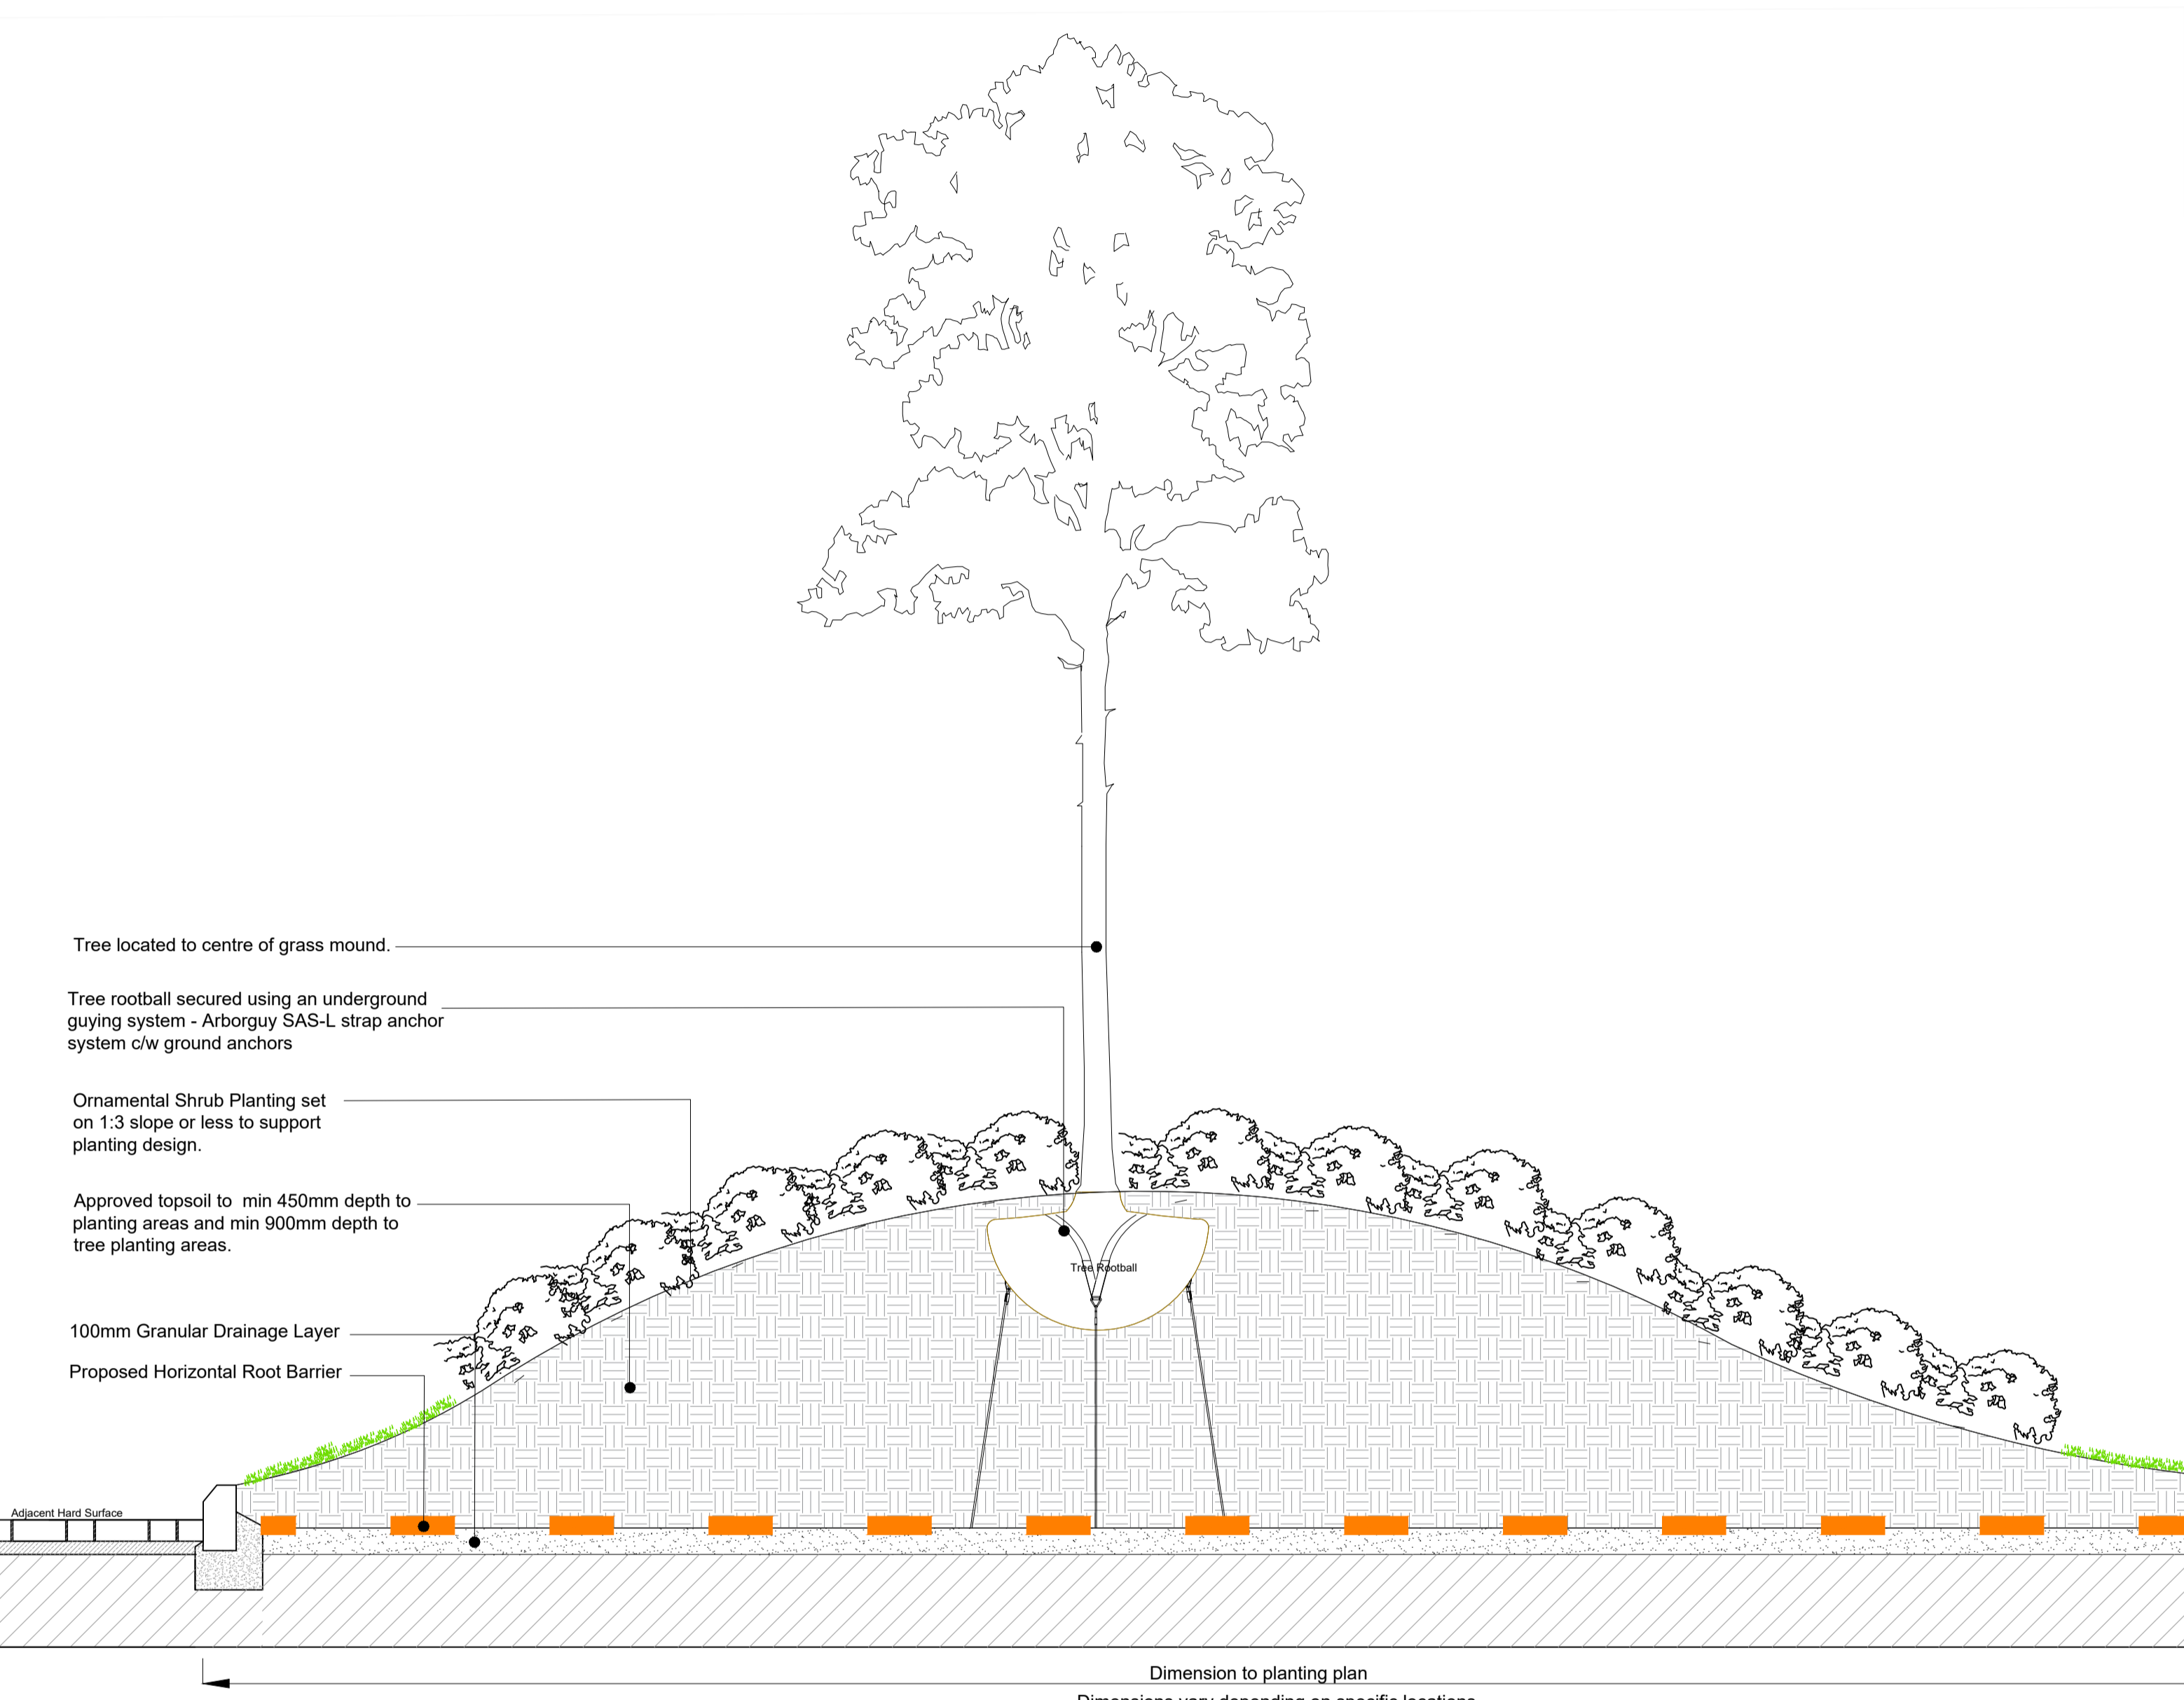

- KEY:
- Proposed Trees
  - Type 1 - Soft Landscape Tree Pit
  - Type 2 - Roadside and Footpath Tree Pit
  - Type 3 - Mound Soft Tree Pit
  - Type 4 - Planter Soft Tree Pit
  - Proposed Root Barrier

**03** Type 3 - Elevation View  
 MOUND SOFT TREE PIT 1:20

**04** Type 4 - Elevation View  
 PLANTER TREE PIT DETAIL  
 1:20