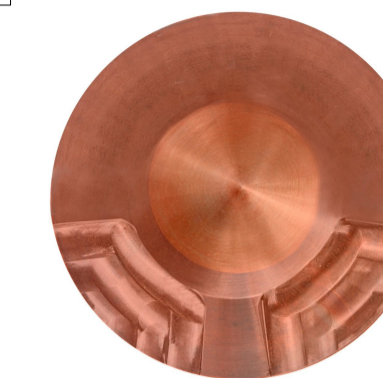

Notes:
1. All dimensions are in millimeters unless otherwise specified.
2. Contractors must check all dimensions and levels on site. Only figured dimensions to be worked from.

KEY / LEGEND

LANDSCAPE LIGHTING

Directional Path Light
LuxR Modux Four Pathlight in copper finish (or equal and approved) 180 degrees. Colour temperature: 2700K