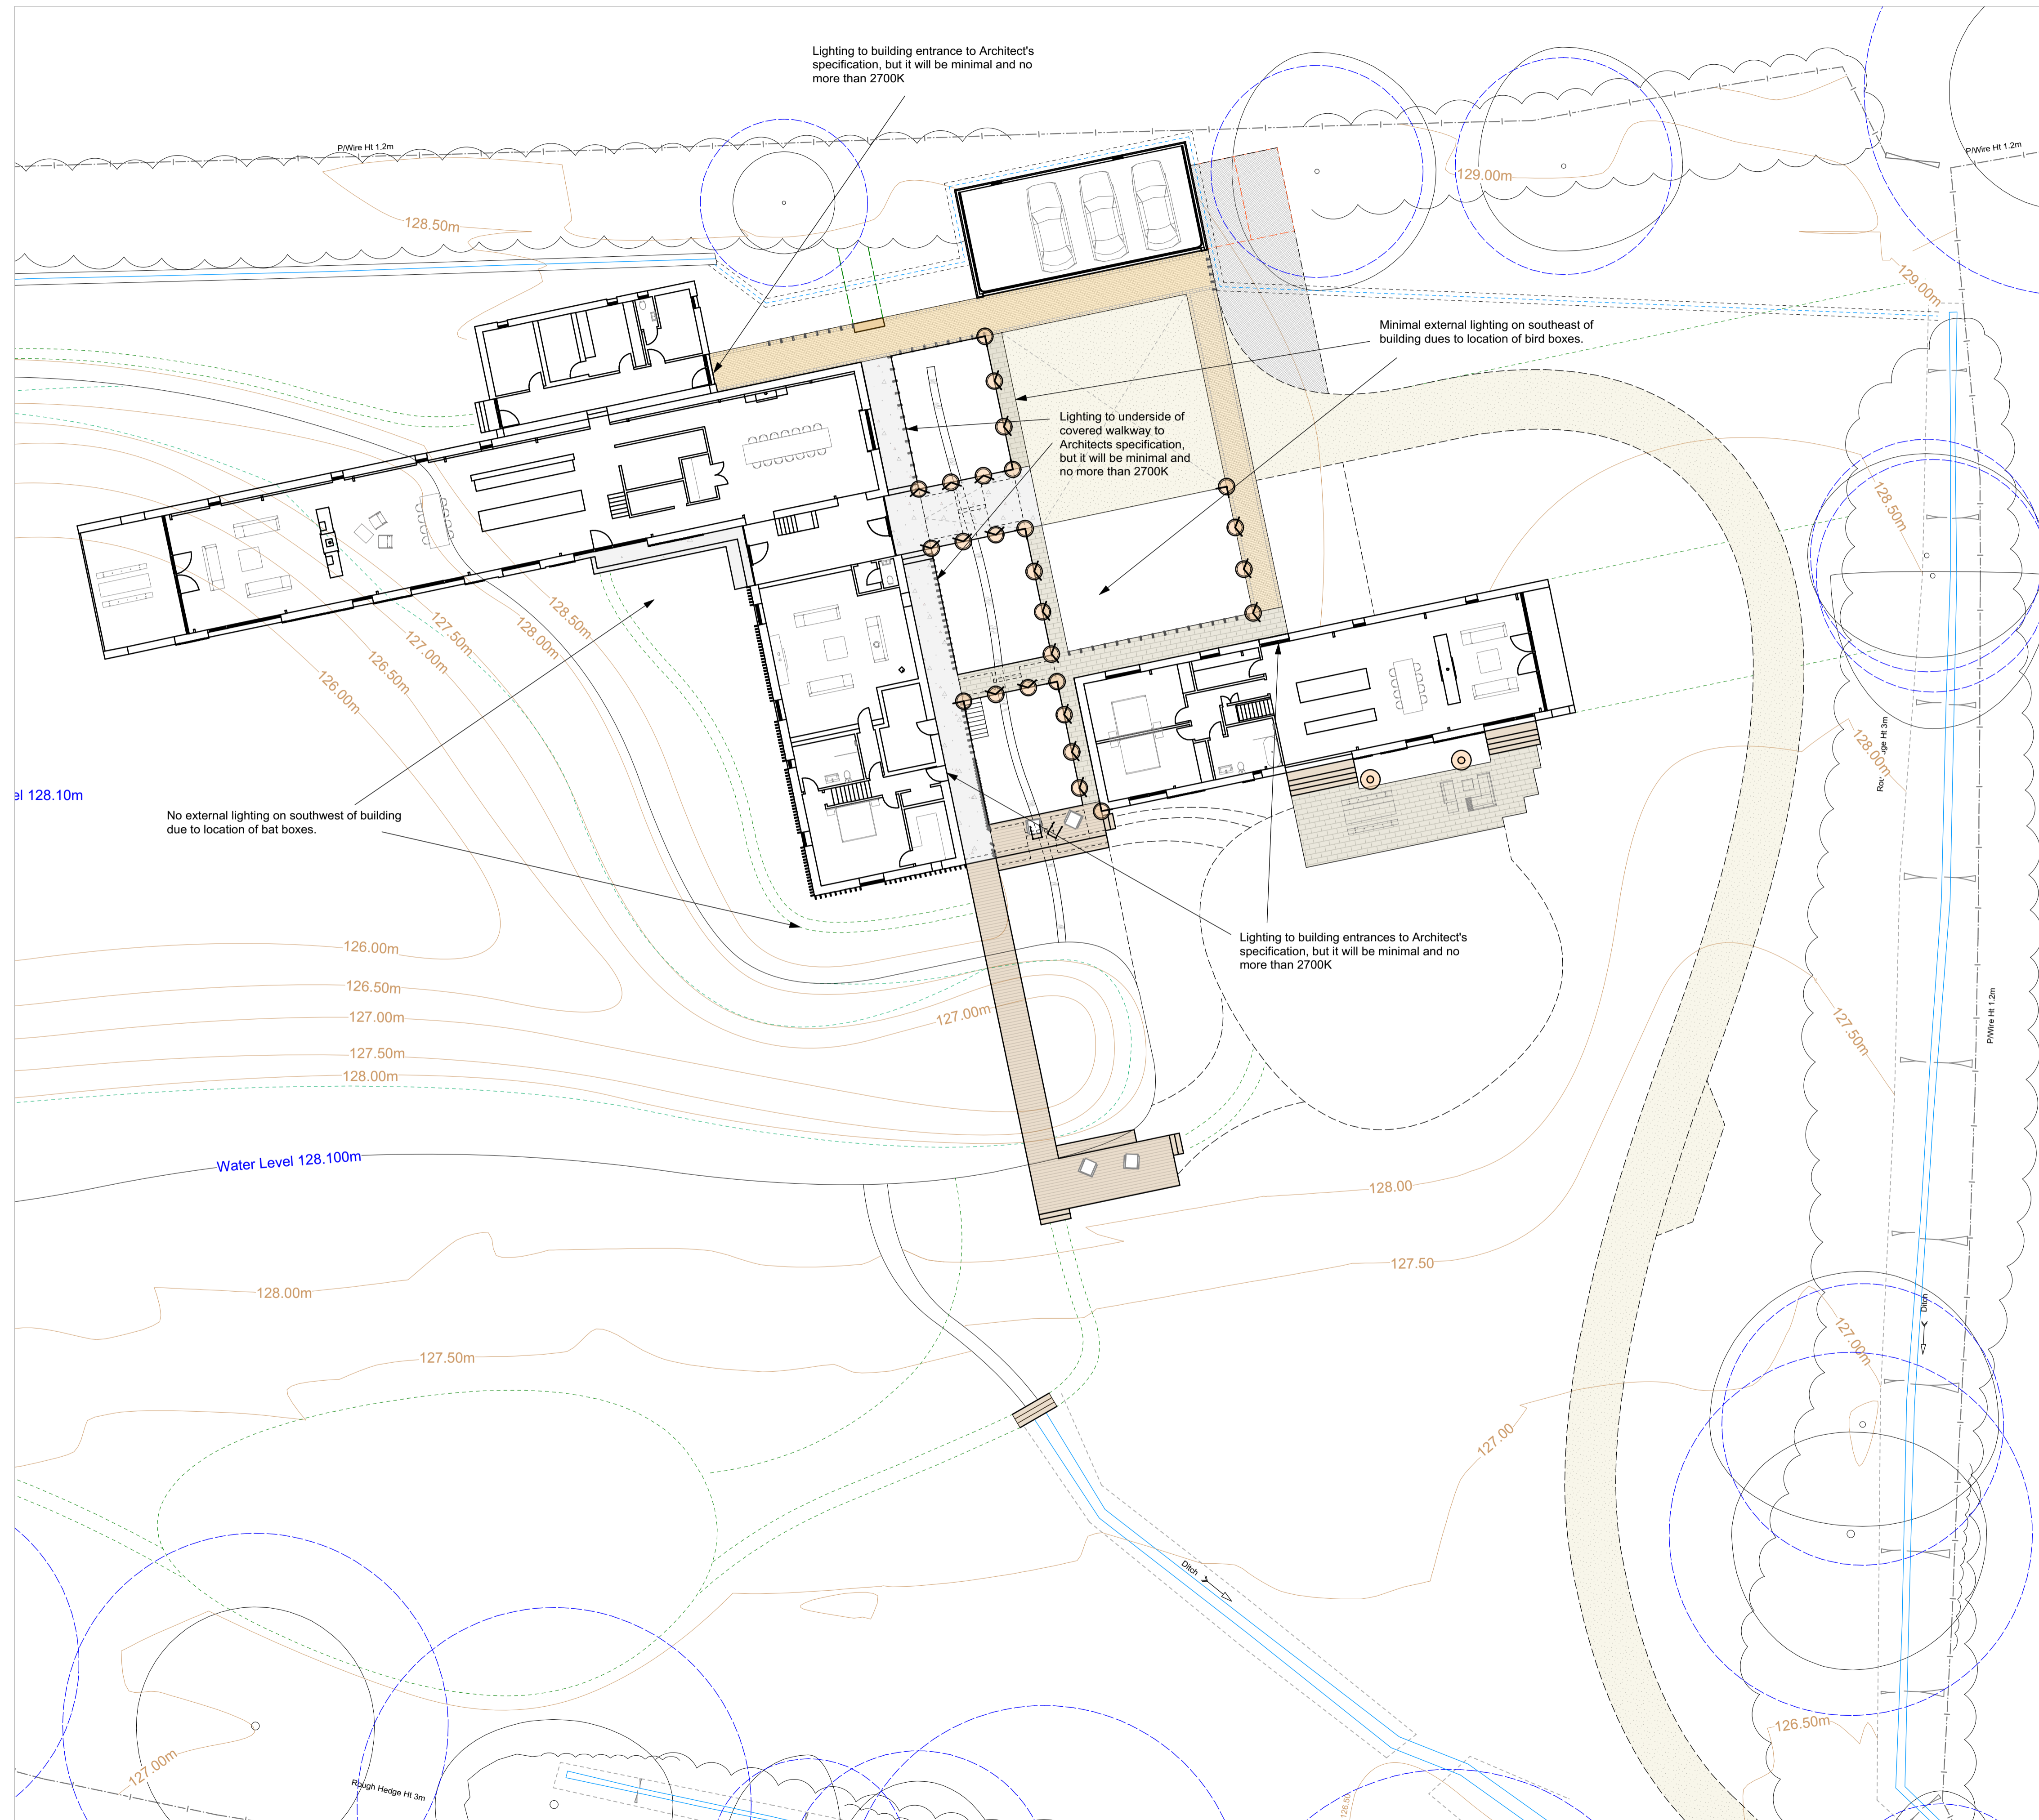

Notes:
1. All dimensions are in millimeters unless otherwise specified.
2. Contractors must check all dimensions and levels on site. Only figured dimensions to be worked from.

KEY / LEGEND

LANDSCAPE LIGHTING

Directional Path Light
LuxR Modux Four Pathlight in copper finish (or equal and approved) 180 degrees. Colour temperature: 2700K

Directional Path Light
LuxR Modux Four Pathlight in copper finish (or equal and approved) 270 degrees. Colour temperature: 2700K

Outdoor floor light
Sampa Outdoor by Davide Groppi in matt Black, 2.3m tall (or equal and approved) Colour temperature: 2700K

Concentrated Lighting Design (for information only)

SEED
LANDSCAPE DESIGN
87 Watcot Street
Bath BA1 5BW
+44 (0)1225 424 514
info@seedlandscape.com
project
Oxpens,
Oxfordshire

rev	date	changes
Technical Design (LI work stage 4)		
drawing	client	
LAYOUT - External Lighting (house)	Mr & Mrs Fennessy	
number	scale	
OXO_110	1: 200 @ A1	
date	drawn by / checked by	
01/07/2022	JM