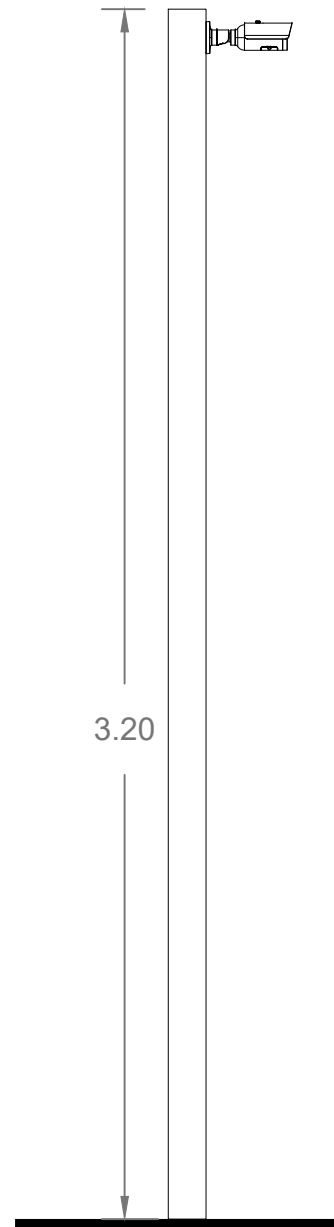

Side Elevation

Front Elevation

**Project:**  
Noke Solar Farm

**Location:**  
Land off B4027  
Noke  
Woodeaton  
Oxford  
OX3 9TU

**Scale:**  
1:20 @ A3

**Title:**  
CCTV Detail

**DWG No. :**                      **REV:**

GN-NK-PLA-09                      01