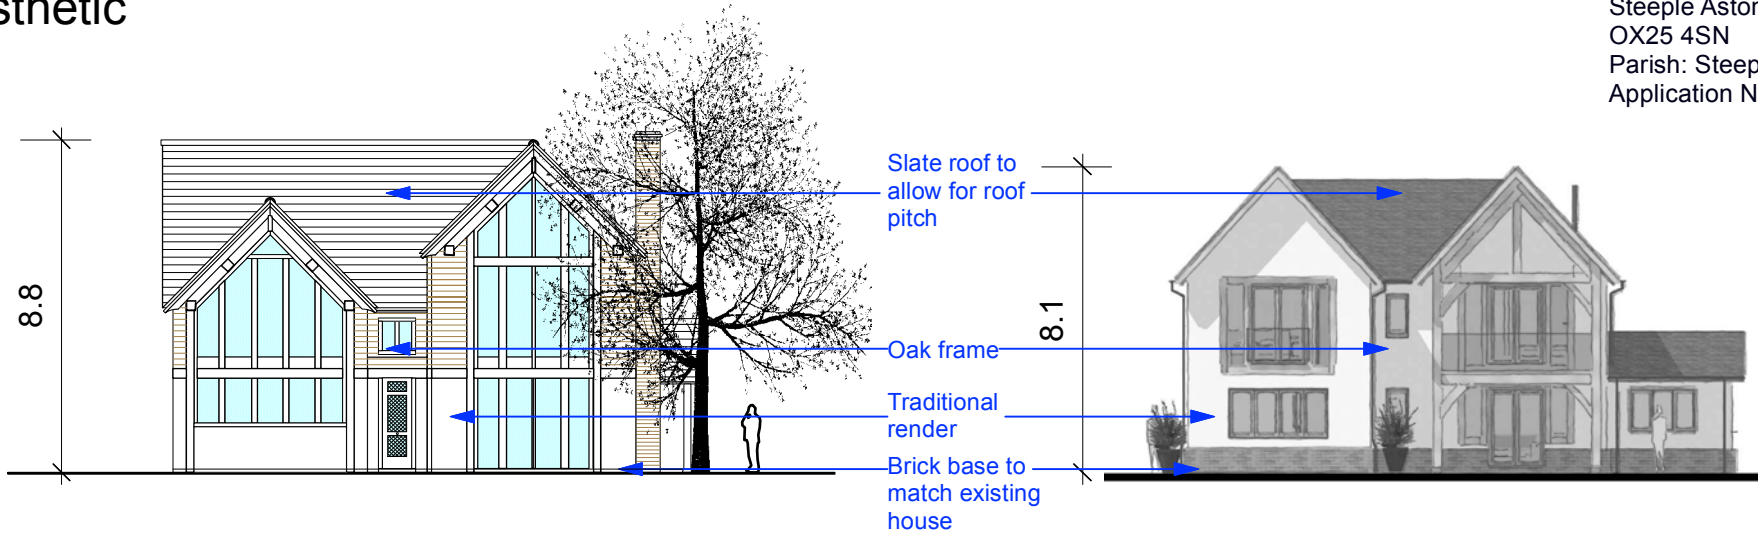

Aesthetic

Location: The Beeches,
Heyford Road,
Steeple Aston,
OX25 4SN
Parish: Steeple Aston
Application No.: 21/02147/OUT

Elevation Application

Elevation Reserved Matters

Existing House

Site Plan Application