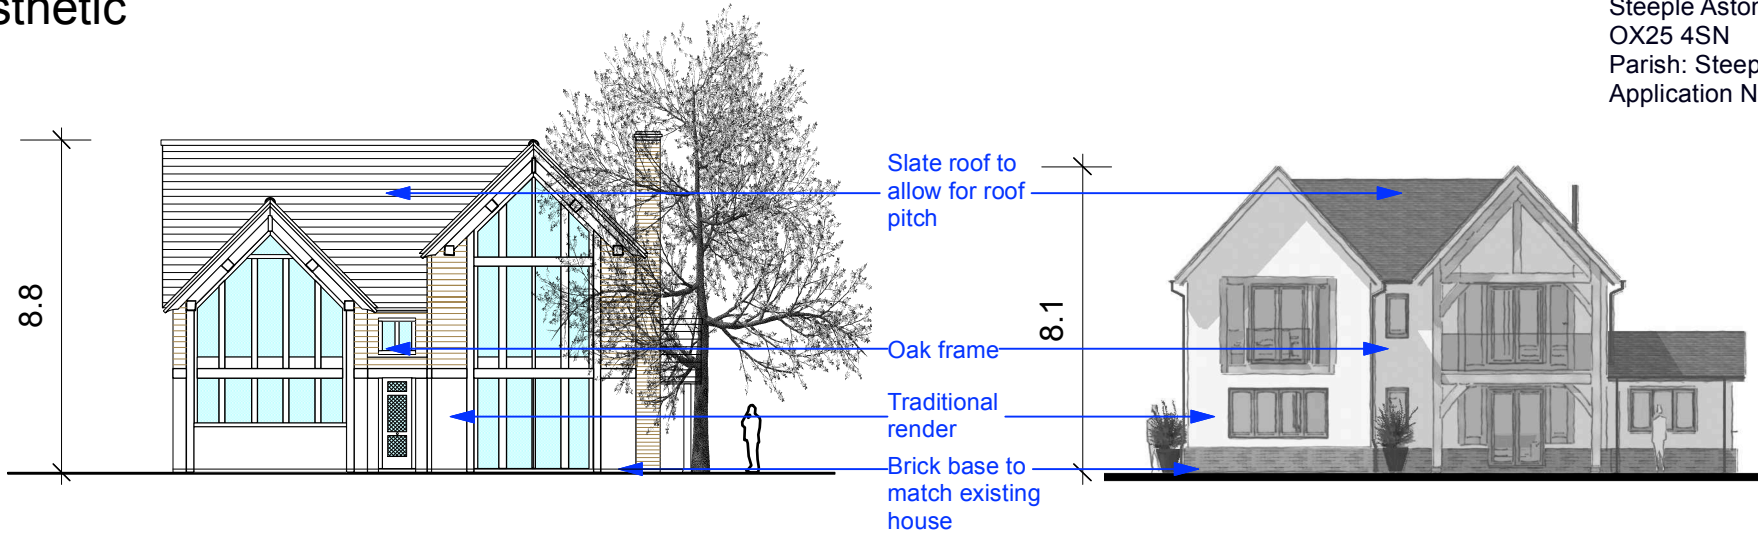

Aesthetic

Location: The Beeches,
Heyford Road,
Steeple Aston,
OX25 4SN
Parish: Steeple Aston
Application No.: 21/02147/OUT

Elevation Application

Elevation Reserved Matters

Existing House

Site Plan Application