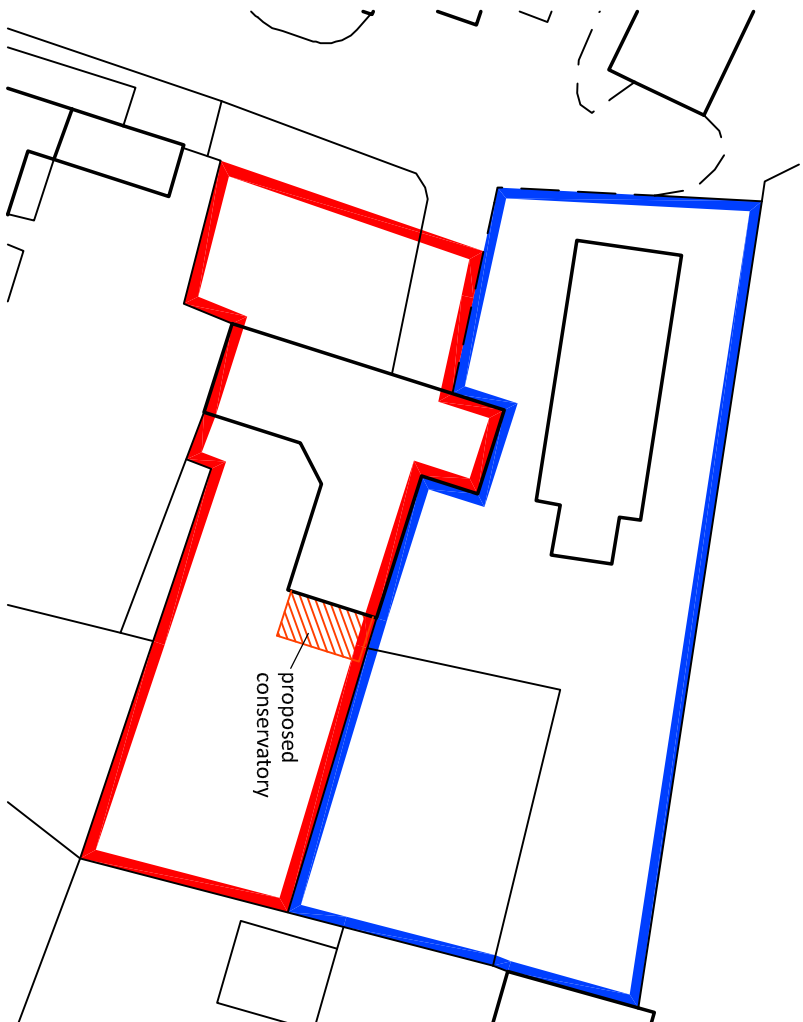

Site Location Plan

Scale. 1 : 1250

Block Plan

Scale. 1 : 500

Rev A - conservatory shown - 02.02.22
 Ordnance Survey (c) Crown Copyright 2018. All rights reserved.
 Licence number 100022432

Cleford Essex Associates

45 North Bar, Banbury, Oxon. OX16 0TH.
 Telephone 01295 257556 Fax 01295 268500.

Project New conservatory
 The Dovecote, Burdrop Farm,
 Burdrop, Nr-Banbury.

Drawing Site Location & Block Plan

Scale 1 : 500 & 1 : 1250

Date December 2018

Sheet Size A4

DRAWING No. 1877 - LP-BP.A