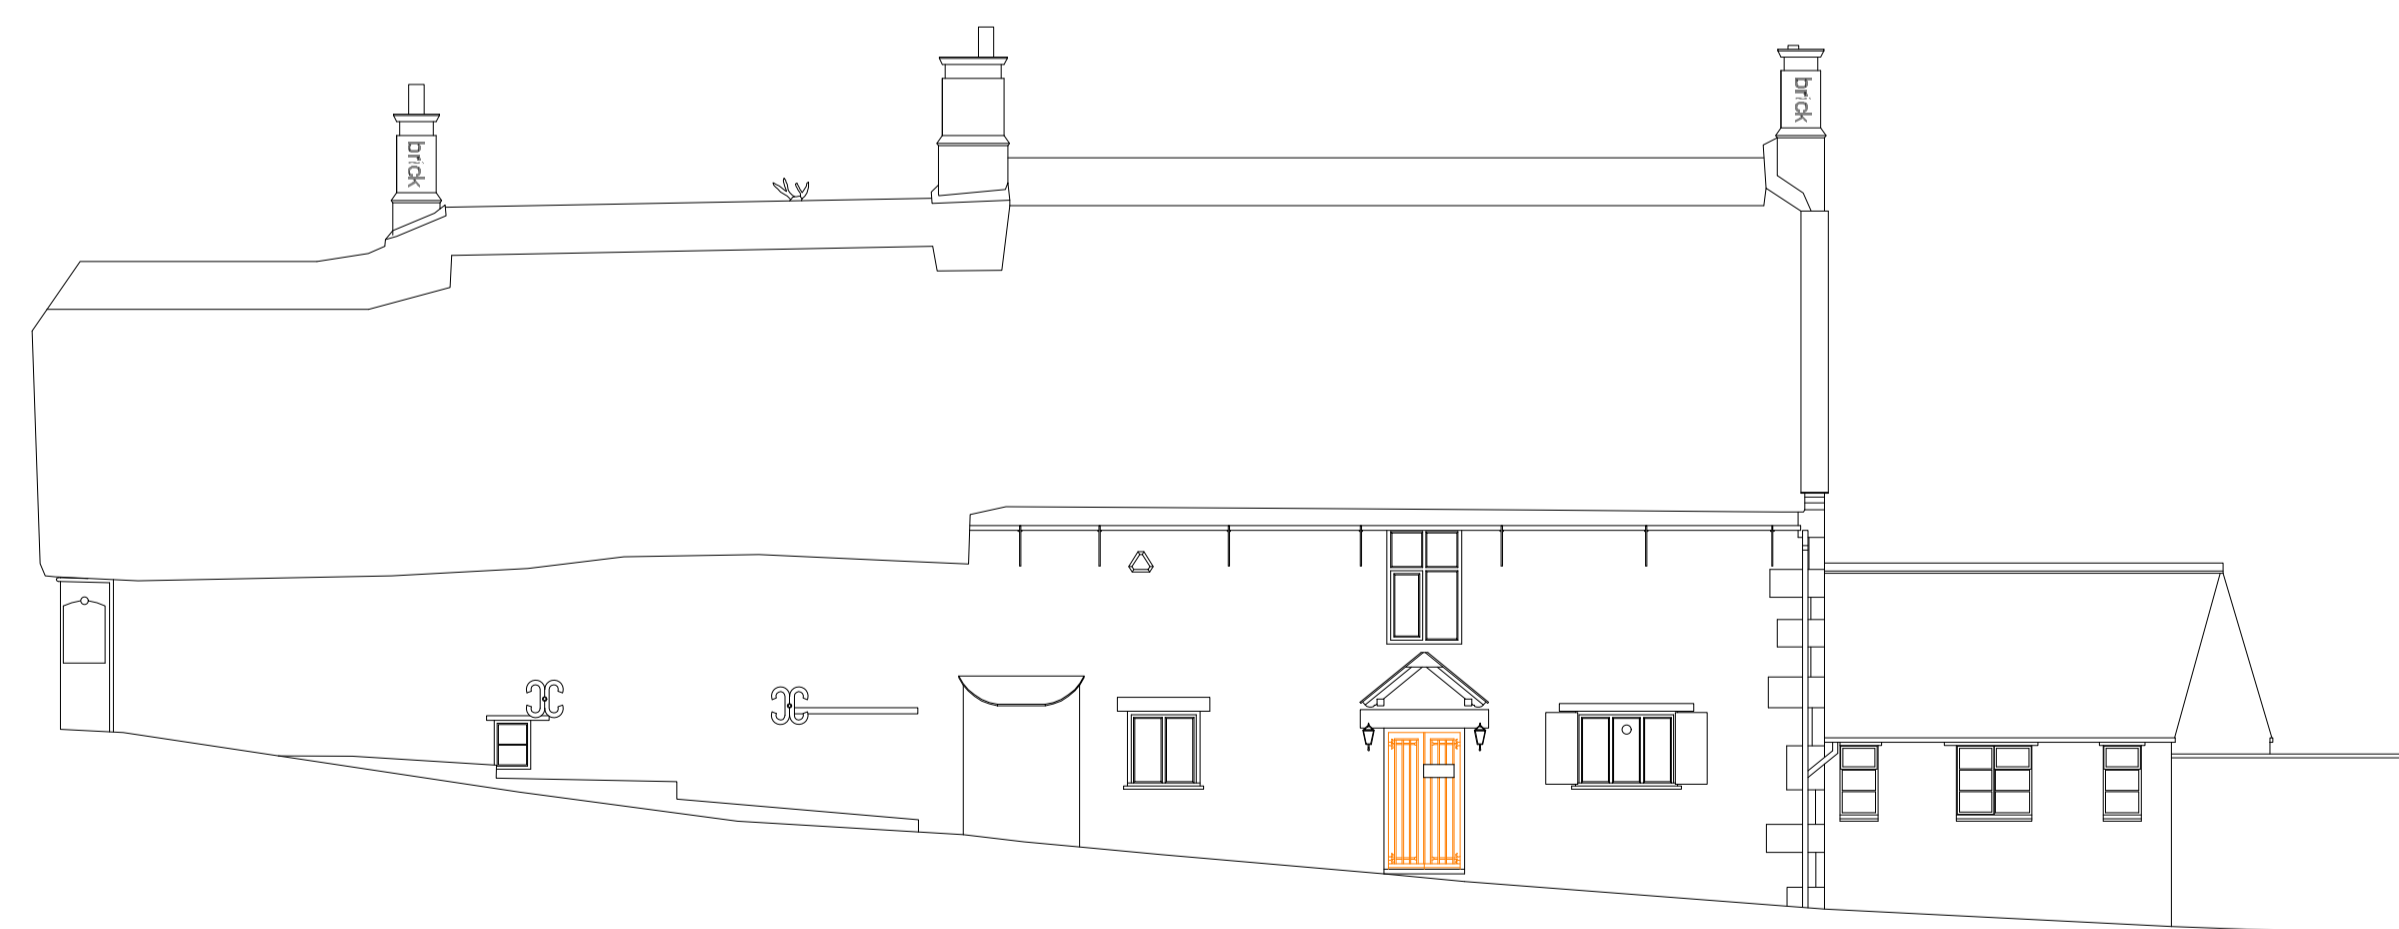

SOUTH ELEVATION

EAST ELEVATION

CROSS ELEVATION

NORTH ELEVATION

WEST ELEVATION

PROJECT: NORTH ARMS

SCALE: 1:100 AT A1

DATE: 1st JULY 2021