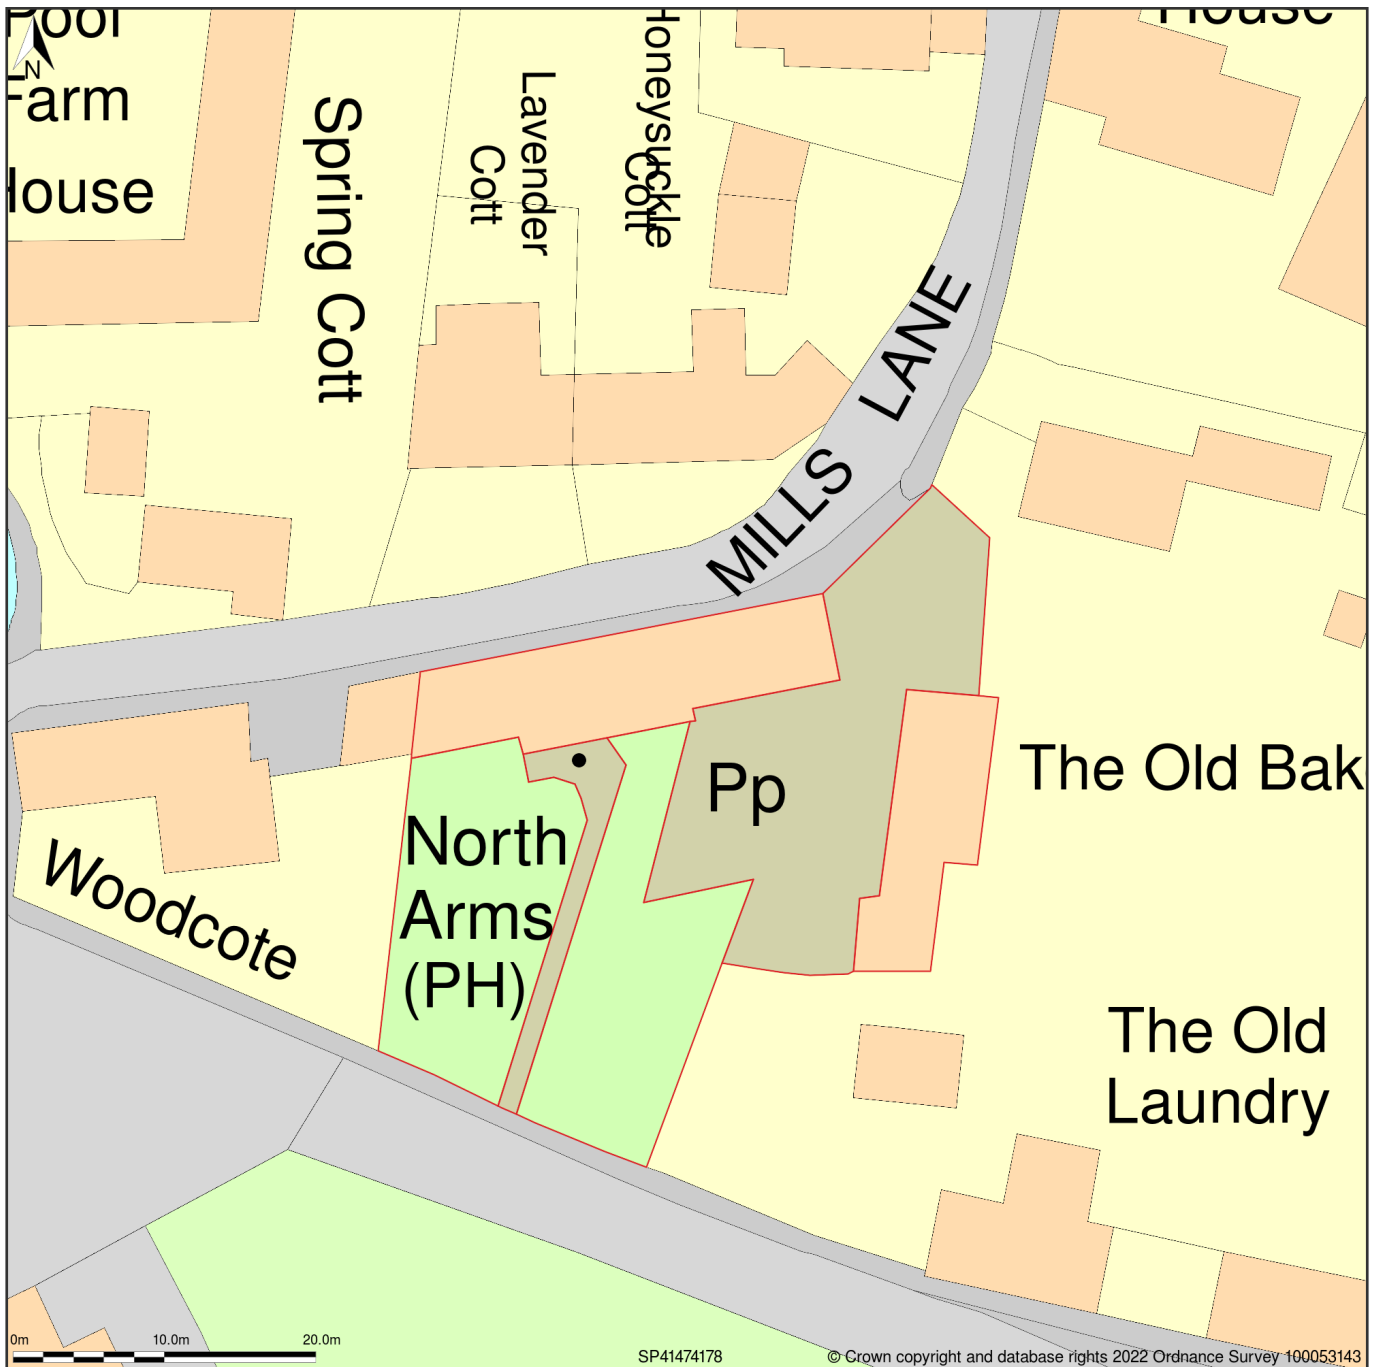

North Arms Inn, Mills Lane, Wroxton, Oxfordshire, OX15 6PY

Block Plan shows area bounded by: 441432.95, 241737.71 441522.95, 241827.71 (at a scale of 1:500), OSGridRef: SP41474178. The representation of a road, track or path is no evidence of a right of way. The representation of features as lines is no evidence of a property boundary.

Produced on 25th Jan 2022 from the Ordnance Survey National Geographic Database and incorporating surveyed revision available at this date. Reproduction in whole or part is prohibited without the prior permission of Ordnance Survey. © Crown copyright 2022. Supplied by <https://www.buyaplan.co.uk> digital mapping a licensed Ordnance Survey partner (100053143). Unique plan reference: #00701290-1397A6