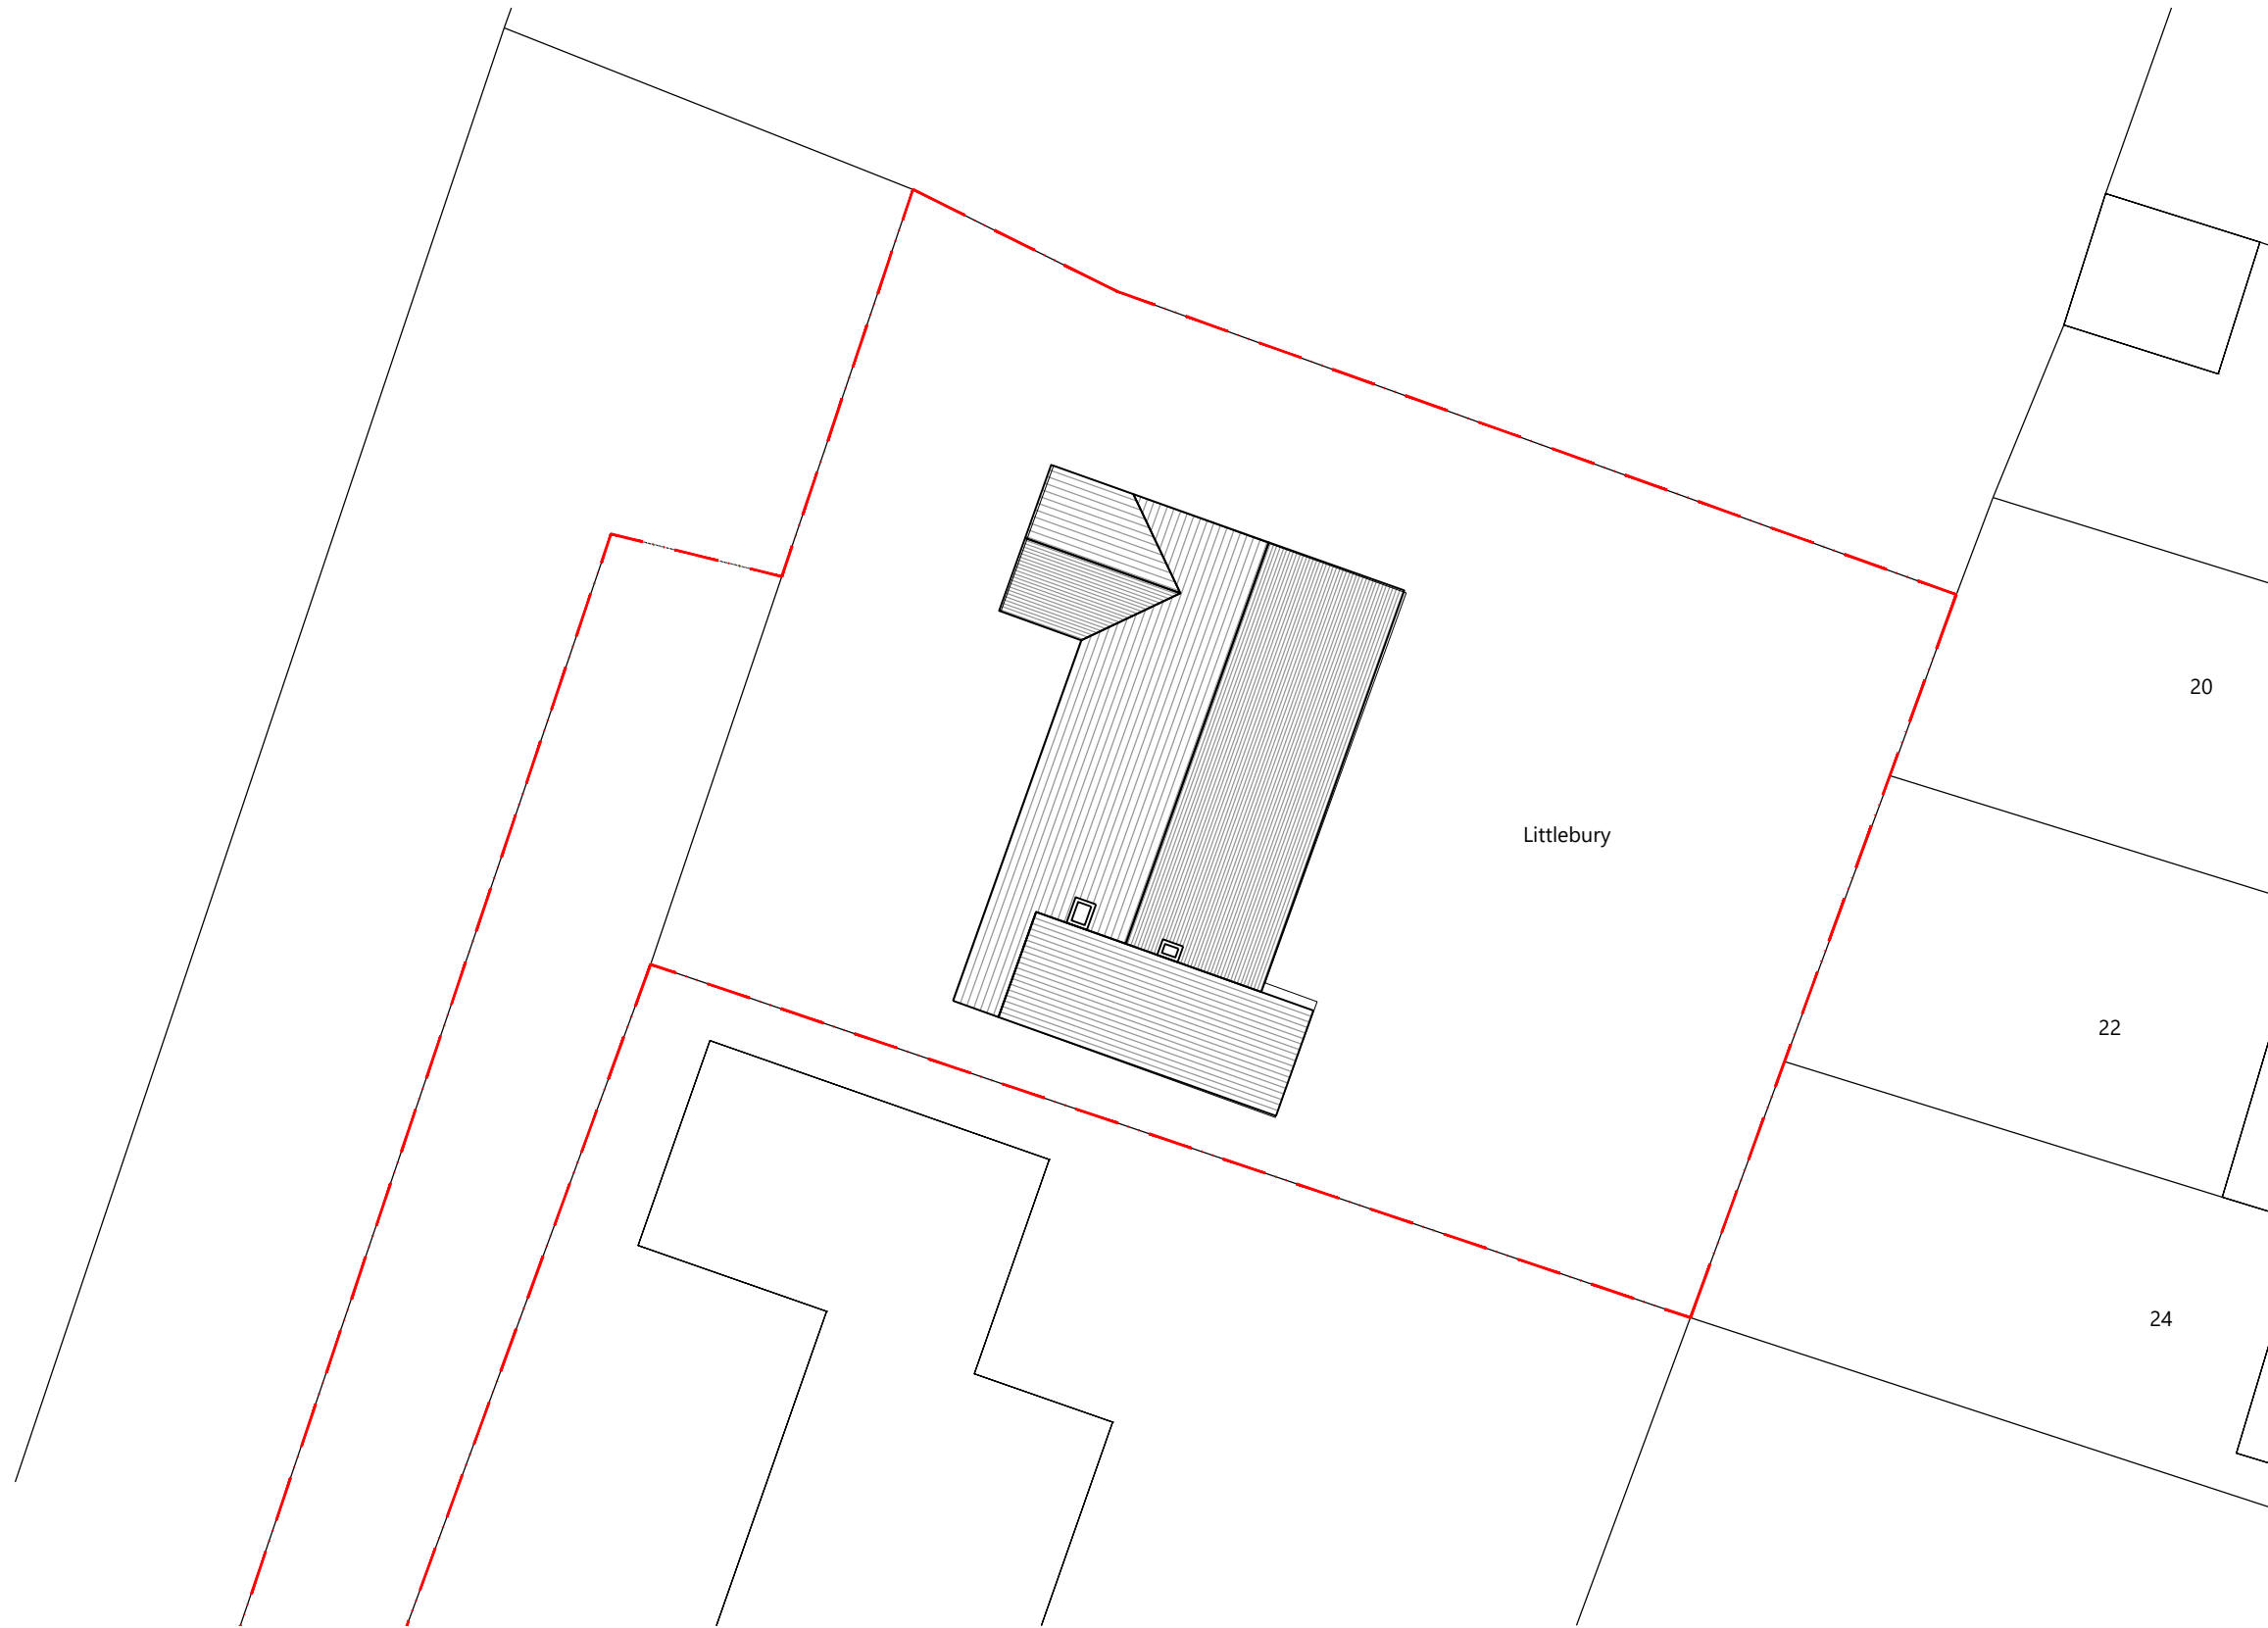

Do not scale from this drawing. Use figured dimensions only

/	First Issue	12.10.21
Revision	Details	Date

TE Architecture  
Architecture & Design

The Studio @  
Appletree Cottage  
Sibford Gower  
Oxfordshire  
OX15 5RS

Project:  
Littlebury, Sibford Gower

Drawing Title:  
Existing Block Plan

Drawing Scale:  
1:200

Paper Size:  
A3

Job No:	Drawing No:	Revision:
<b>21_054_</b>	<b>002</b>	/

Email: info@tearchitecture.co.uk Tel: 01295 236200 / 07500 465555