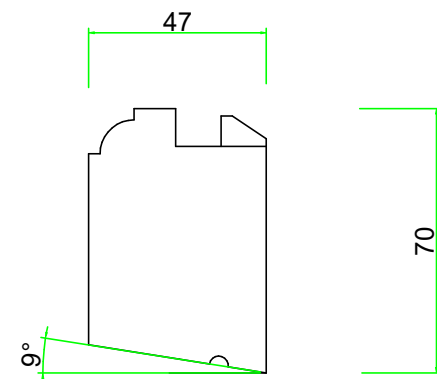

**Kitchen Window**  
**Elevation & Section Through**  
**Scale 1:10 (@A2)**

**Frame Jamb and Head Section**

**Frame Cill Section**

**Casement Meeting Stile Section**

**Casement Stile and Top Rail Section**

**Casement Bottom Rail Section**

**Glazing Bar Section**

**Kitchen Window**  
**Frame & Casement Sections**  
**Scale 1:2 (@A2)**

Rev - Date - Details

Client & Site:  
 Aysha Majid  
 Bartlett Cottage  
 Sibford Gower