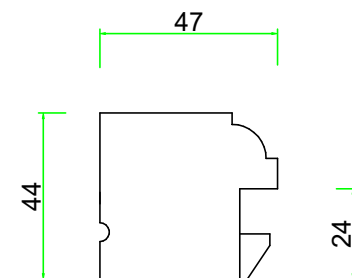

**Kitchen Window**  
**Elevation & Section Through**  
**Scale 1:10 (@A2)**

**Frame Jamb and Head Section**

**Frame Cill Section**

**Casement Meeting Stile Section**

**Casement Stile and Top Rail Section**

**Casement Bottom Rail Section**

**Glazing Bar Section**

**Kitchen Window**  
**Frame & Casement Sections**  
**Scale 1:2 (@A2)**

Rev - Date - Details

Client & Site:  
 Aysha Majid  
 Bartlett Cottage  
 Sibford Gower