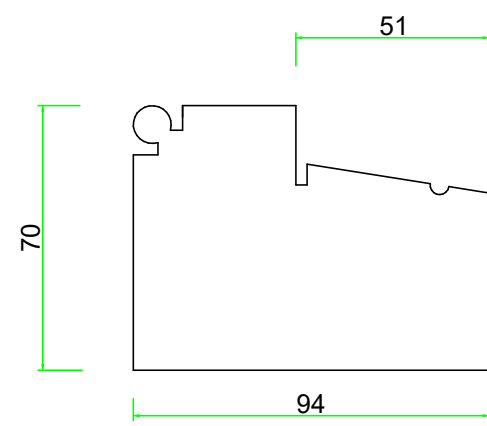

**Kitchen Window**  
**Elevation & Section Through**  
**Scale 1:10 (@A2)**

**Frame Jamb and Head Section**

**Frame Cill Section**

**Casement Meeting Stile Section**

**Casement Stile and Top Rail Section**

**Casement Bottom Rail Section**

**Glazing Bar Section**

**Kitchen Window**  
**Frame & Casement Sections**  
**Scale 1:2 (@A2)**

Rev - Date - Details

Client & Site:  
 Aysha Majid  
 Bartlett Cottage  
 Sibford Gower