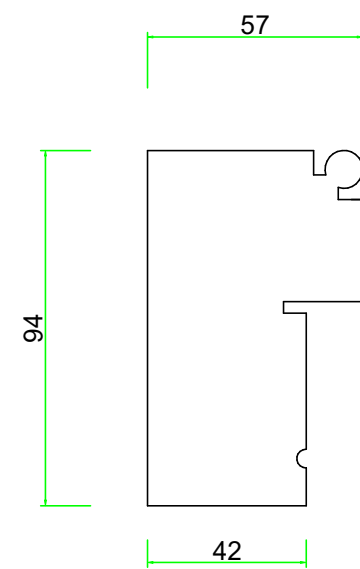

**Kitchen Window**  
**Elevation & Section Through**  
**Scale 1:10 (@A2)**

**Frame Jamb and Head Section**

**Frame Cill Section**

**Casement Meeting Stile Section**

**Casement Stile and Top Rail Section**

**Casement Bottom Rail Section**

**Glazing Bar Section**

**Kitchen Window**  
**Frame & Casement Sections**  
**Scale 1:2 (@A2)**

Rev - Date - Details

Client & Site:  
 Aysha Majid  
 Bartlett Cottage  
 Sibford Gower