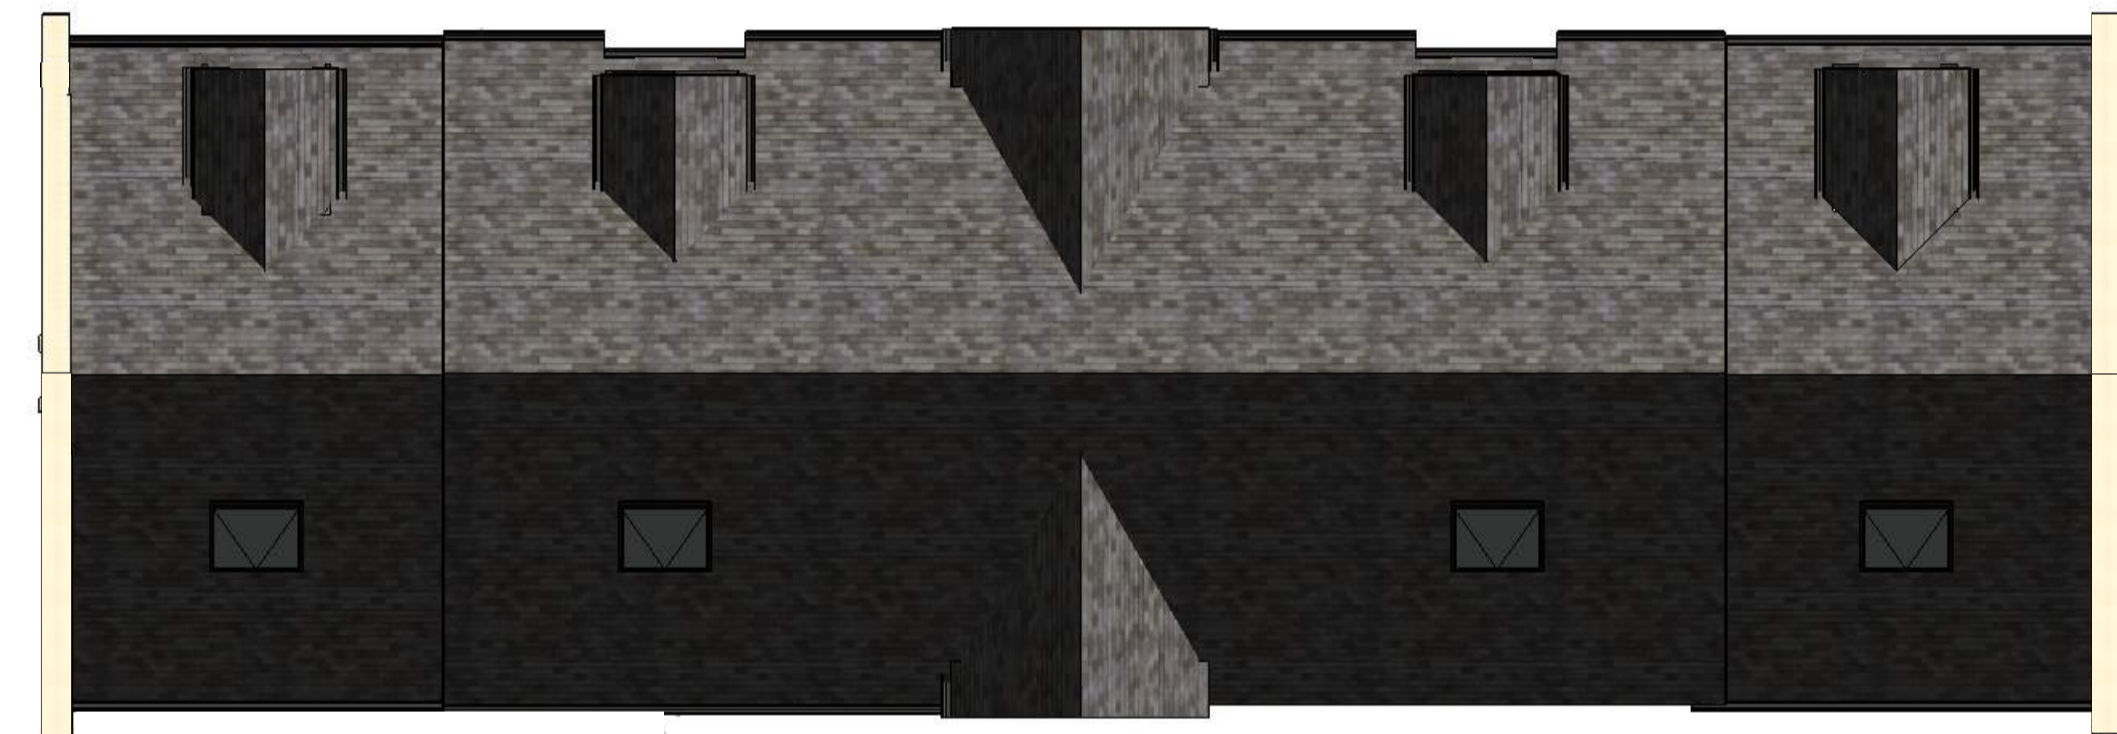

GFL

FFL

ROOF PLAN

LAND ADJACENT COTEFIELD HOUSE
OXFORD ROAD BODICOTE

PROPOSED LAYOUTS

Project number BOCO-030-AA

Date APRIL 2021

Drawn by

Checked by

A-030-02

Scale 1 : 100