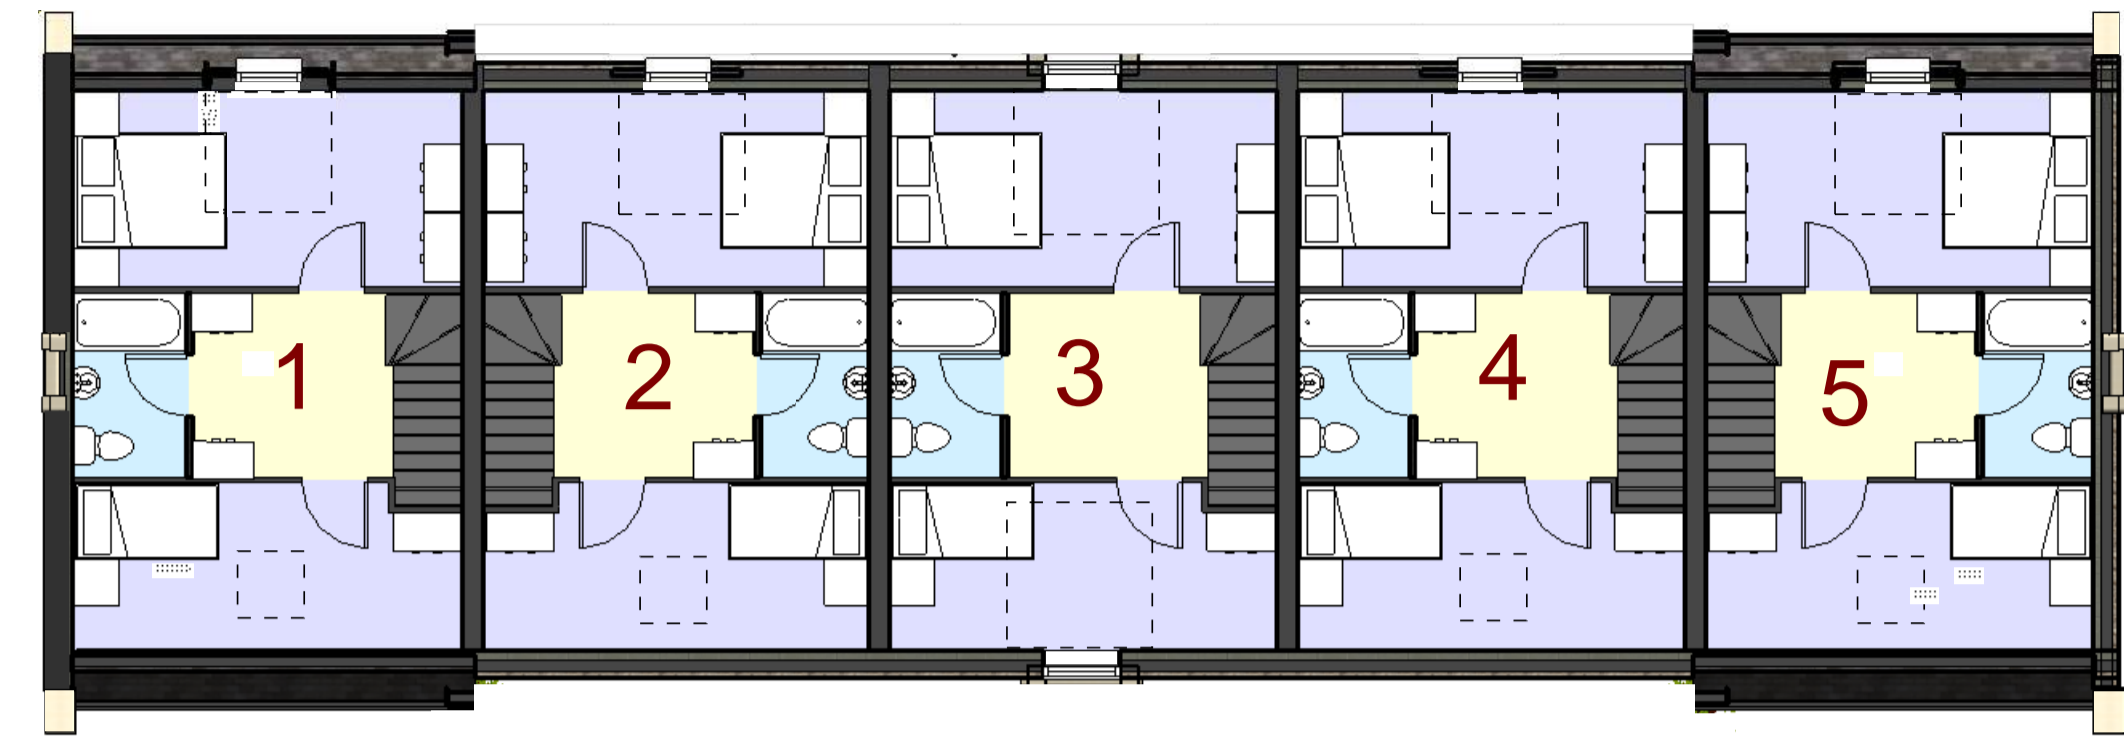

GFL

FFL

ROOF PLAN

LAND ADJACENT COTEFIELD HOUSE
OXFORD ROAD BODICOTE

PROPOSED LAYOUTS

Project number BOCO-030-AA

Date APRIL 2021

Drawn by

Checked by

A-030-02

Scale 1 : 100